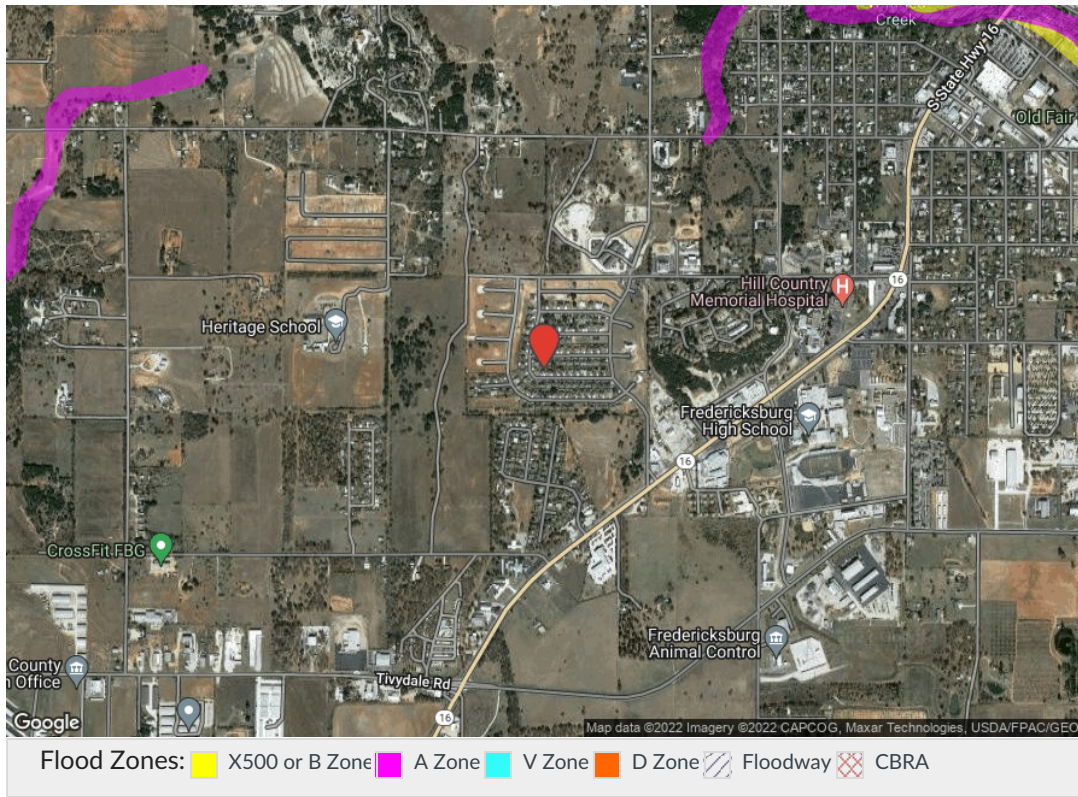

### Overview Map

720 DARLINGTON DR FREDERICKSBURG, TX 78624-5354

LOCATION ACCURACY: 📍 Excellent

**Flood Zone Determination Report**

**Flood Zone Determination: OUT**

COMMUNITY	480696	PANEL	0269C
PANEL DATE	October 19, 2001	MAP NUMBER	48171C0269C