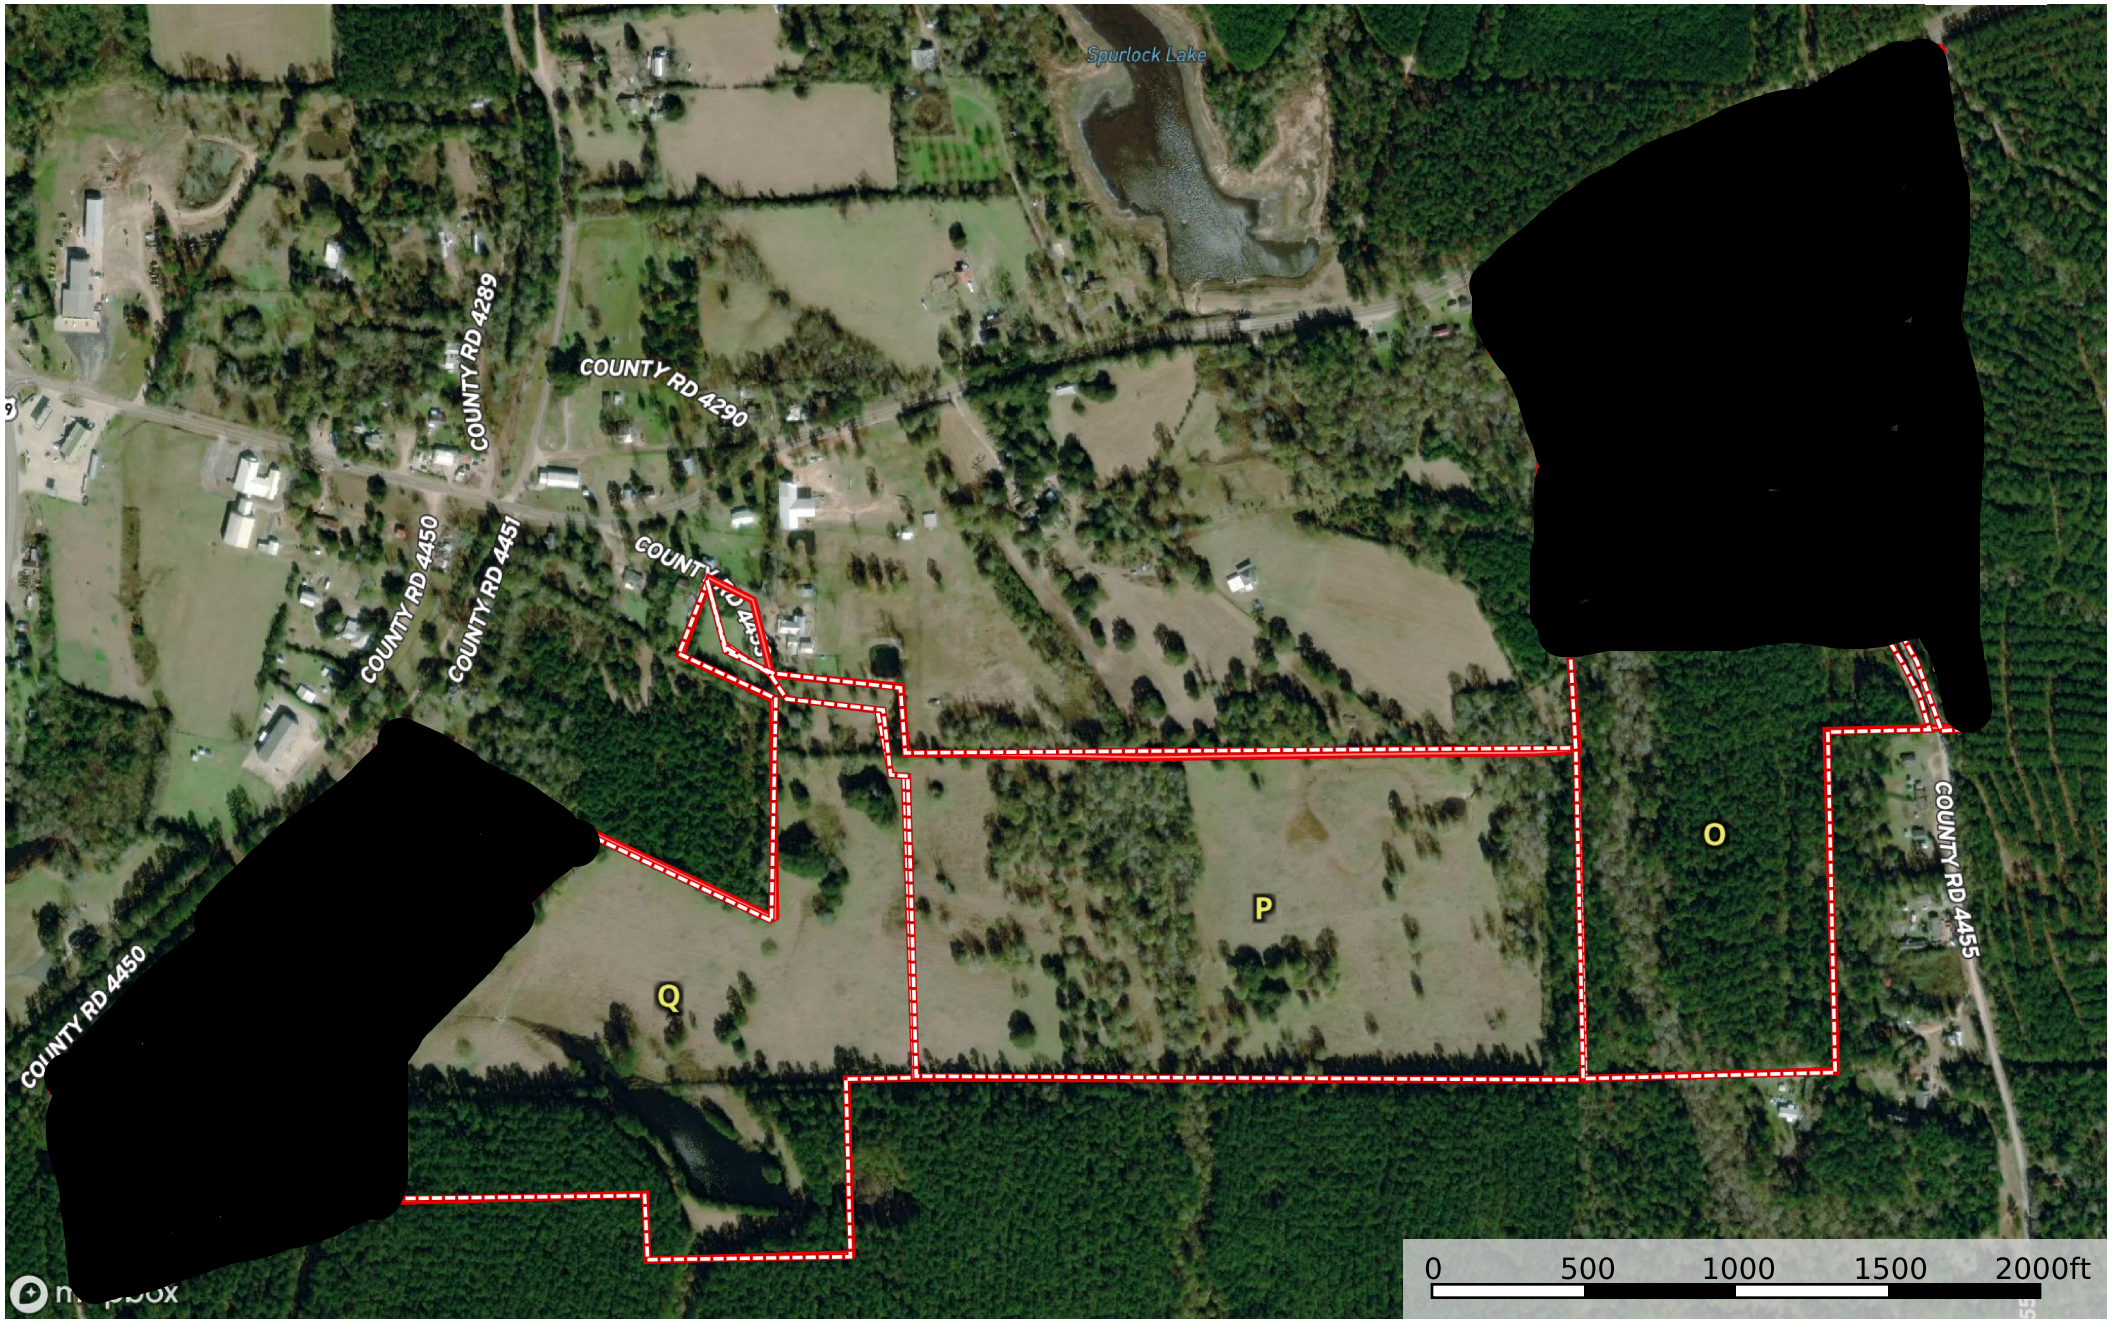

Live Oak
Tyler County, Texas, 215 AC +/-

 Boundary  Boundary