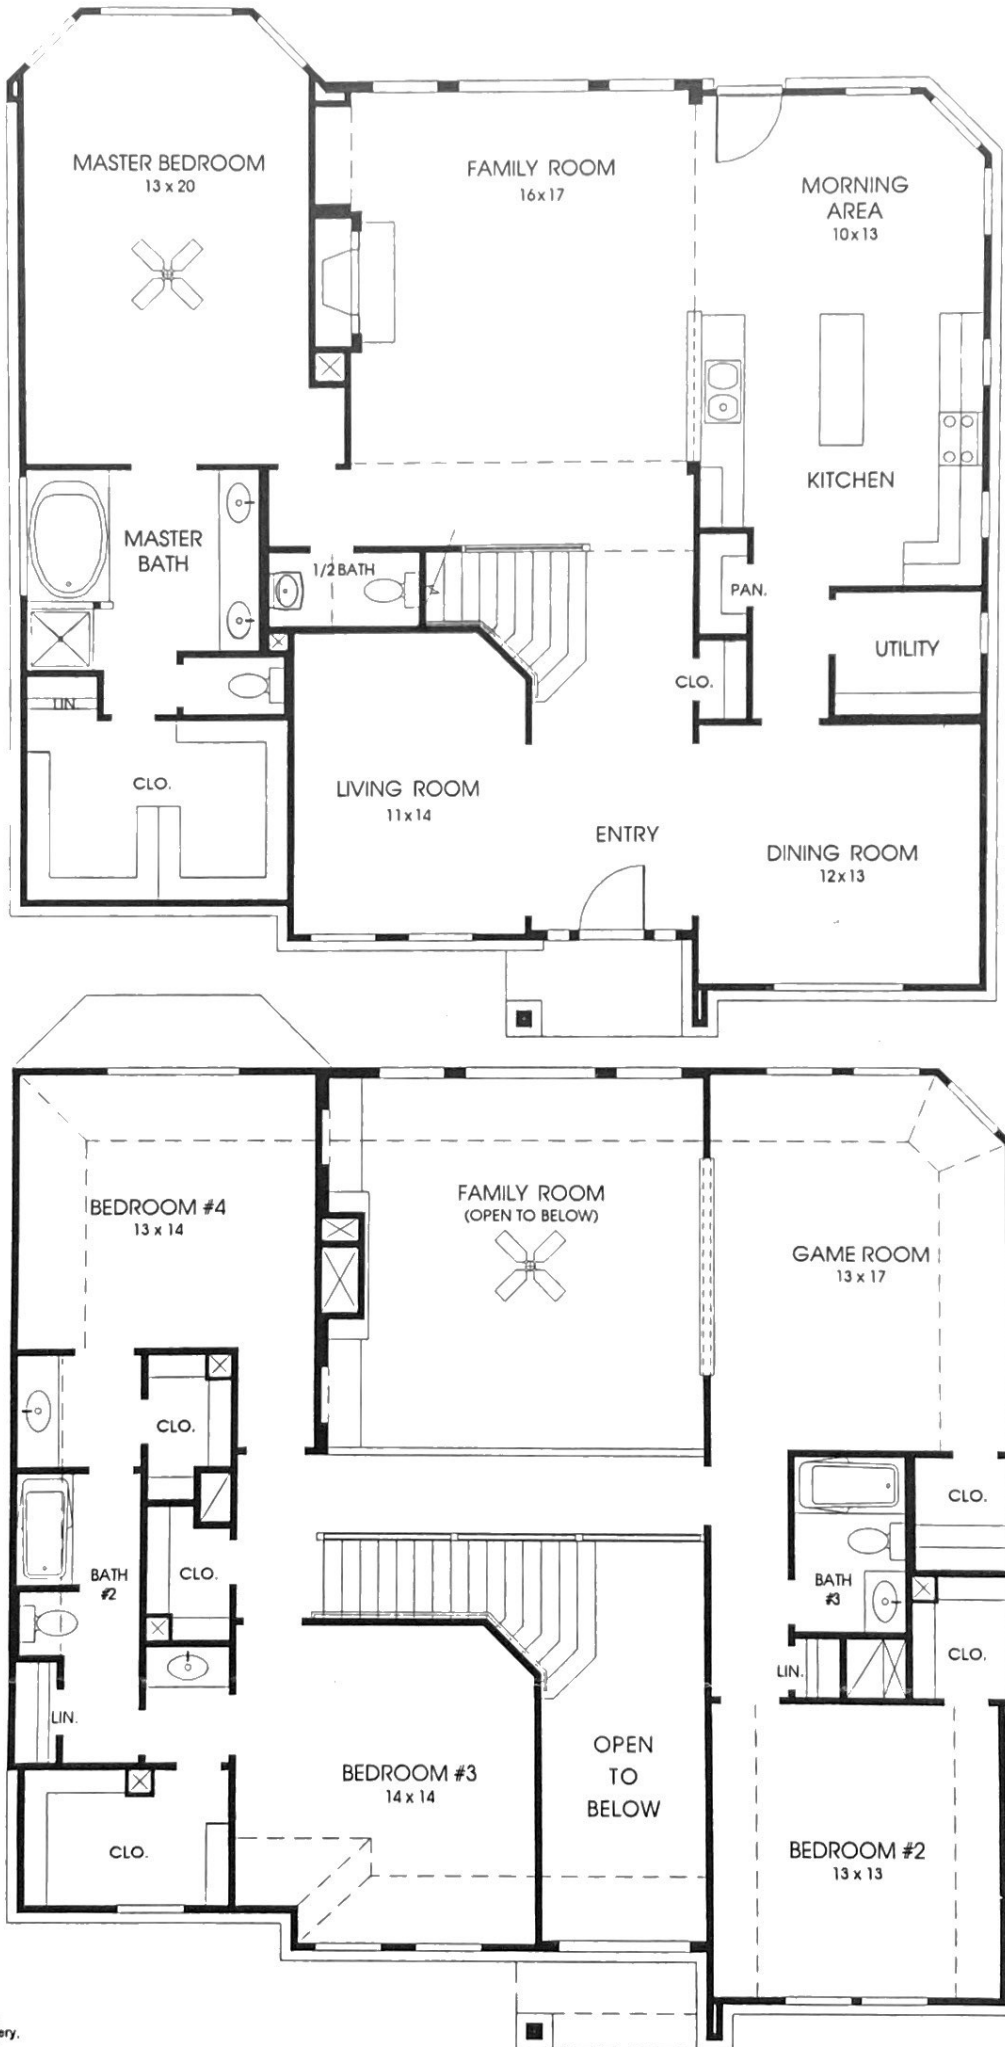

DESIGNS

Plan 3345

This home contains approximately 3,345 square feet and includes four bedrooms and three and a half baths.

Not included: inside keyed deadbolt locks, refrigerators, furnishings, drapery, plants, decorator items and all other personal property being used in model homes. Builder reserves the right to make changes in the plans and specifications, and to substitute material of similar quality. Room dimensions indicate approximate inside area measurements. MARY 1999 © 1999 Perry Homes