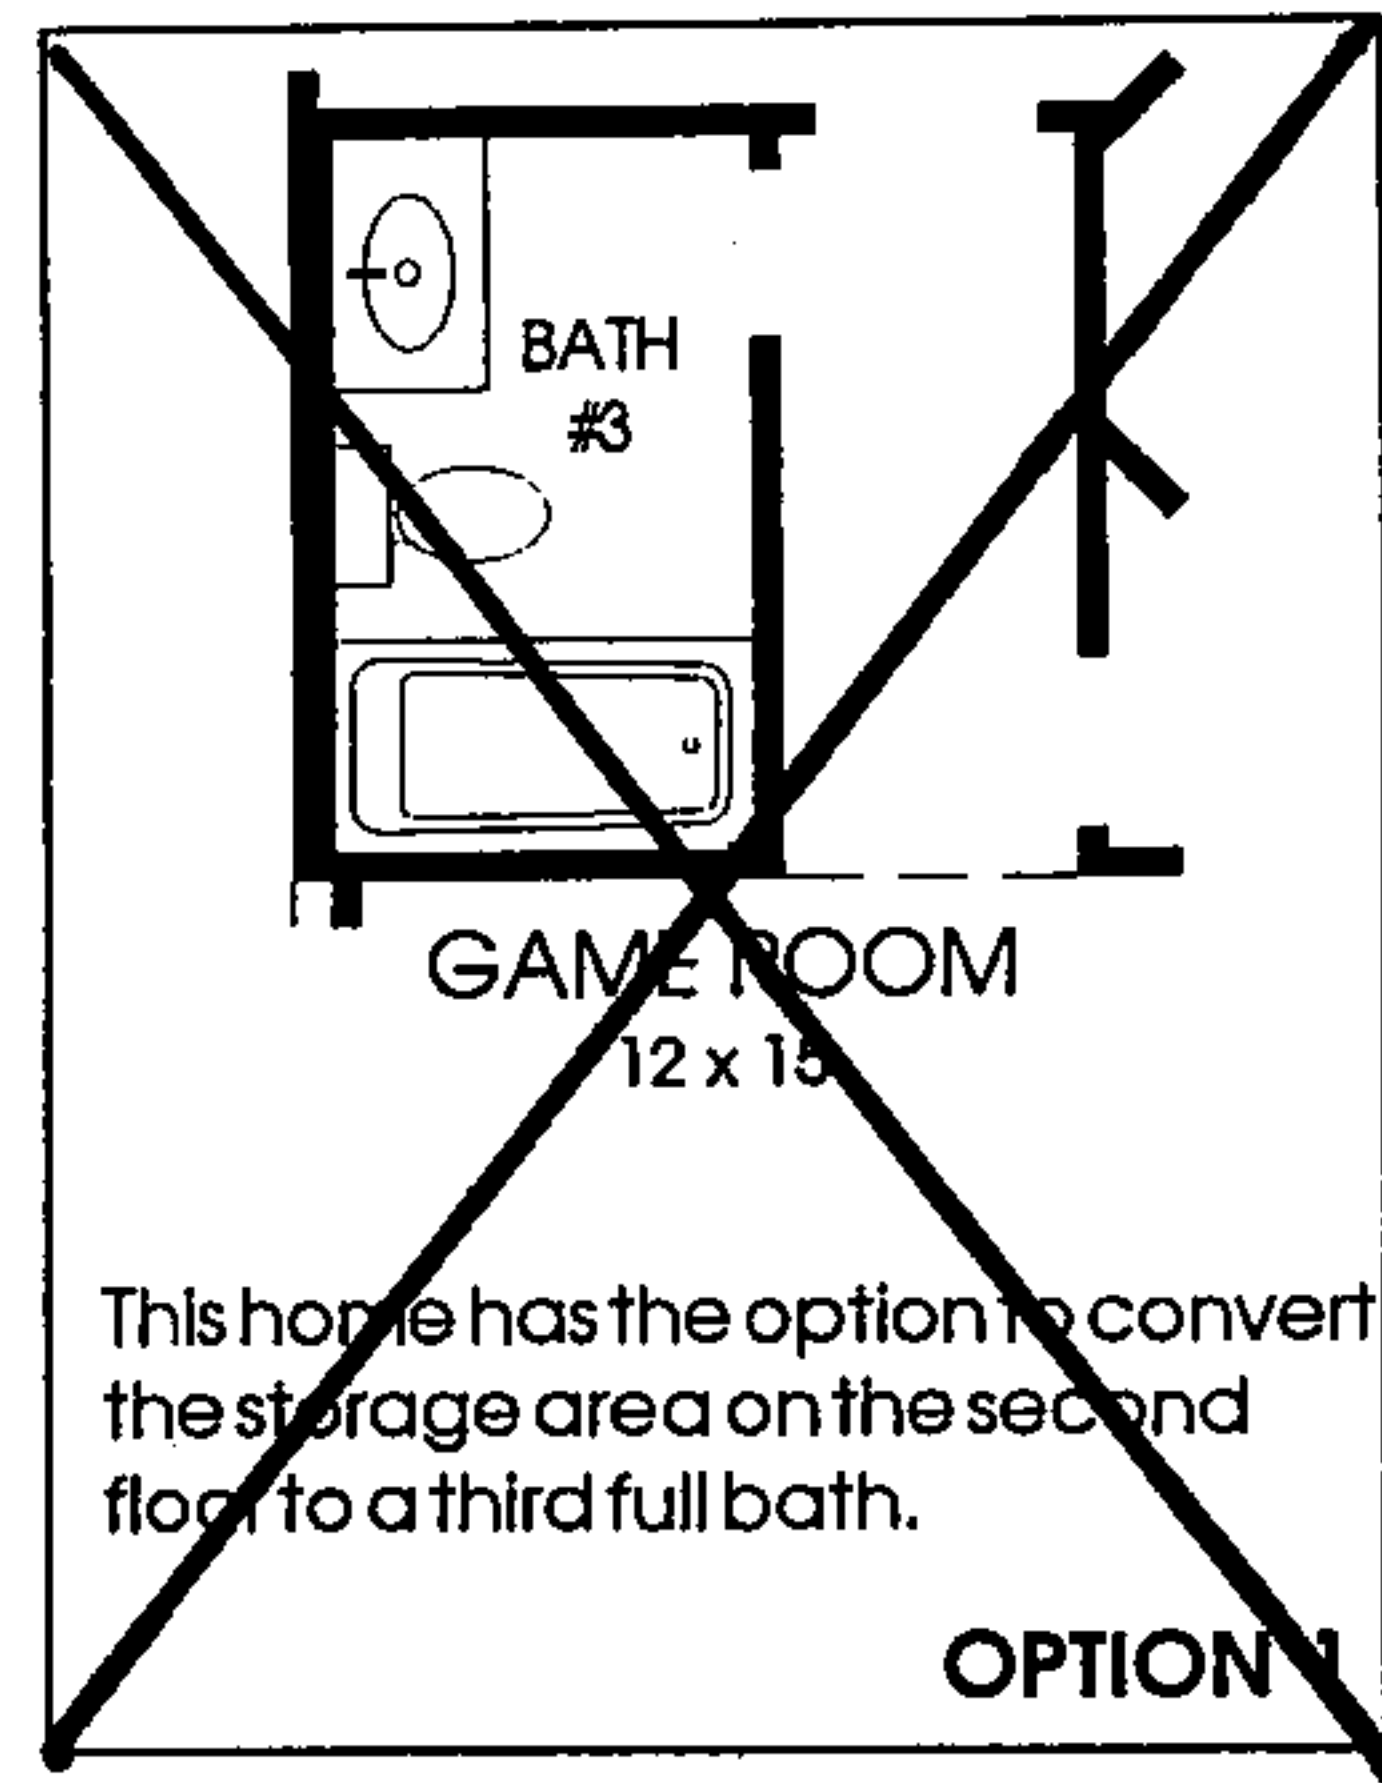

DESIGNS

Plan 3009

This home contains approximately 3,009 square feet and includes four bedrooms and two and a half baths.

Note: The Options shown on this brochure are available at an additional cost.

Not Included: inside keyed deadbolt locks, refrigerators, furnishings, drapery, plants, decorator items and all other personal property being used in model homes. Builder reserves the right to make changes in the plans and specifications, and to substitute material of similar quality. Room dimensions indicate approximate inside area measurements. NOVEMBER 2000 © 2000 Perry Homes