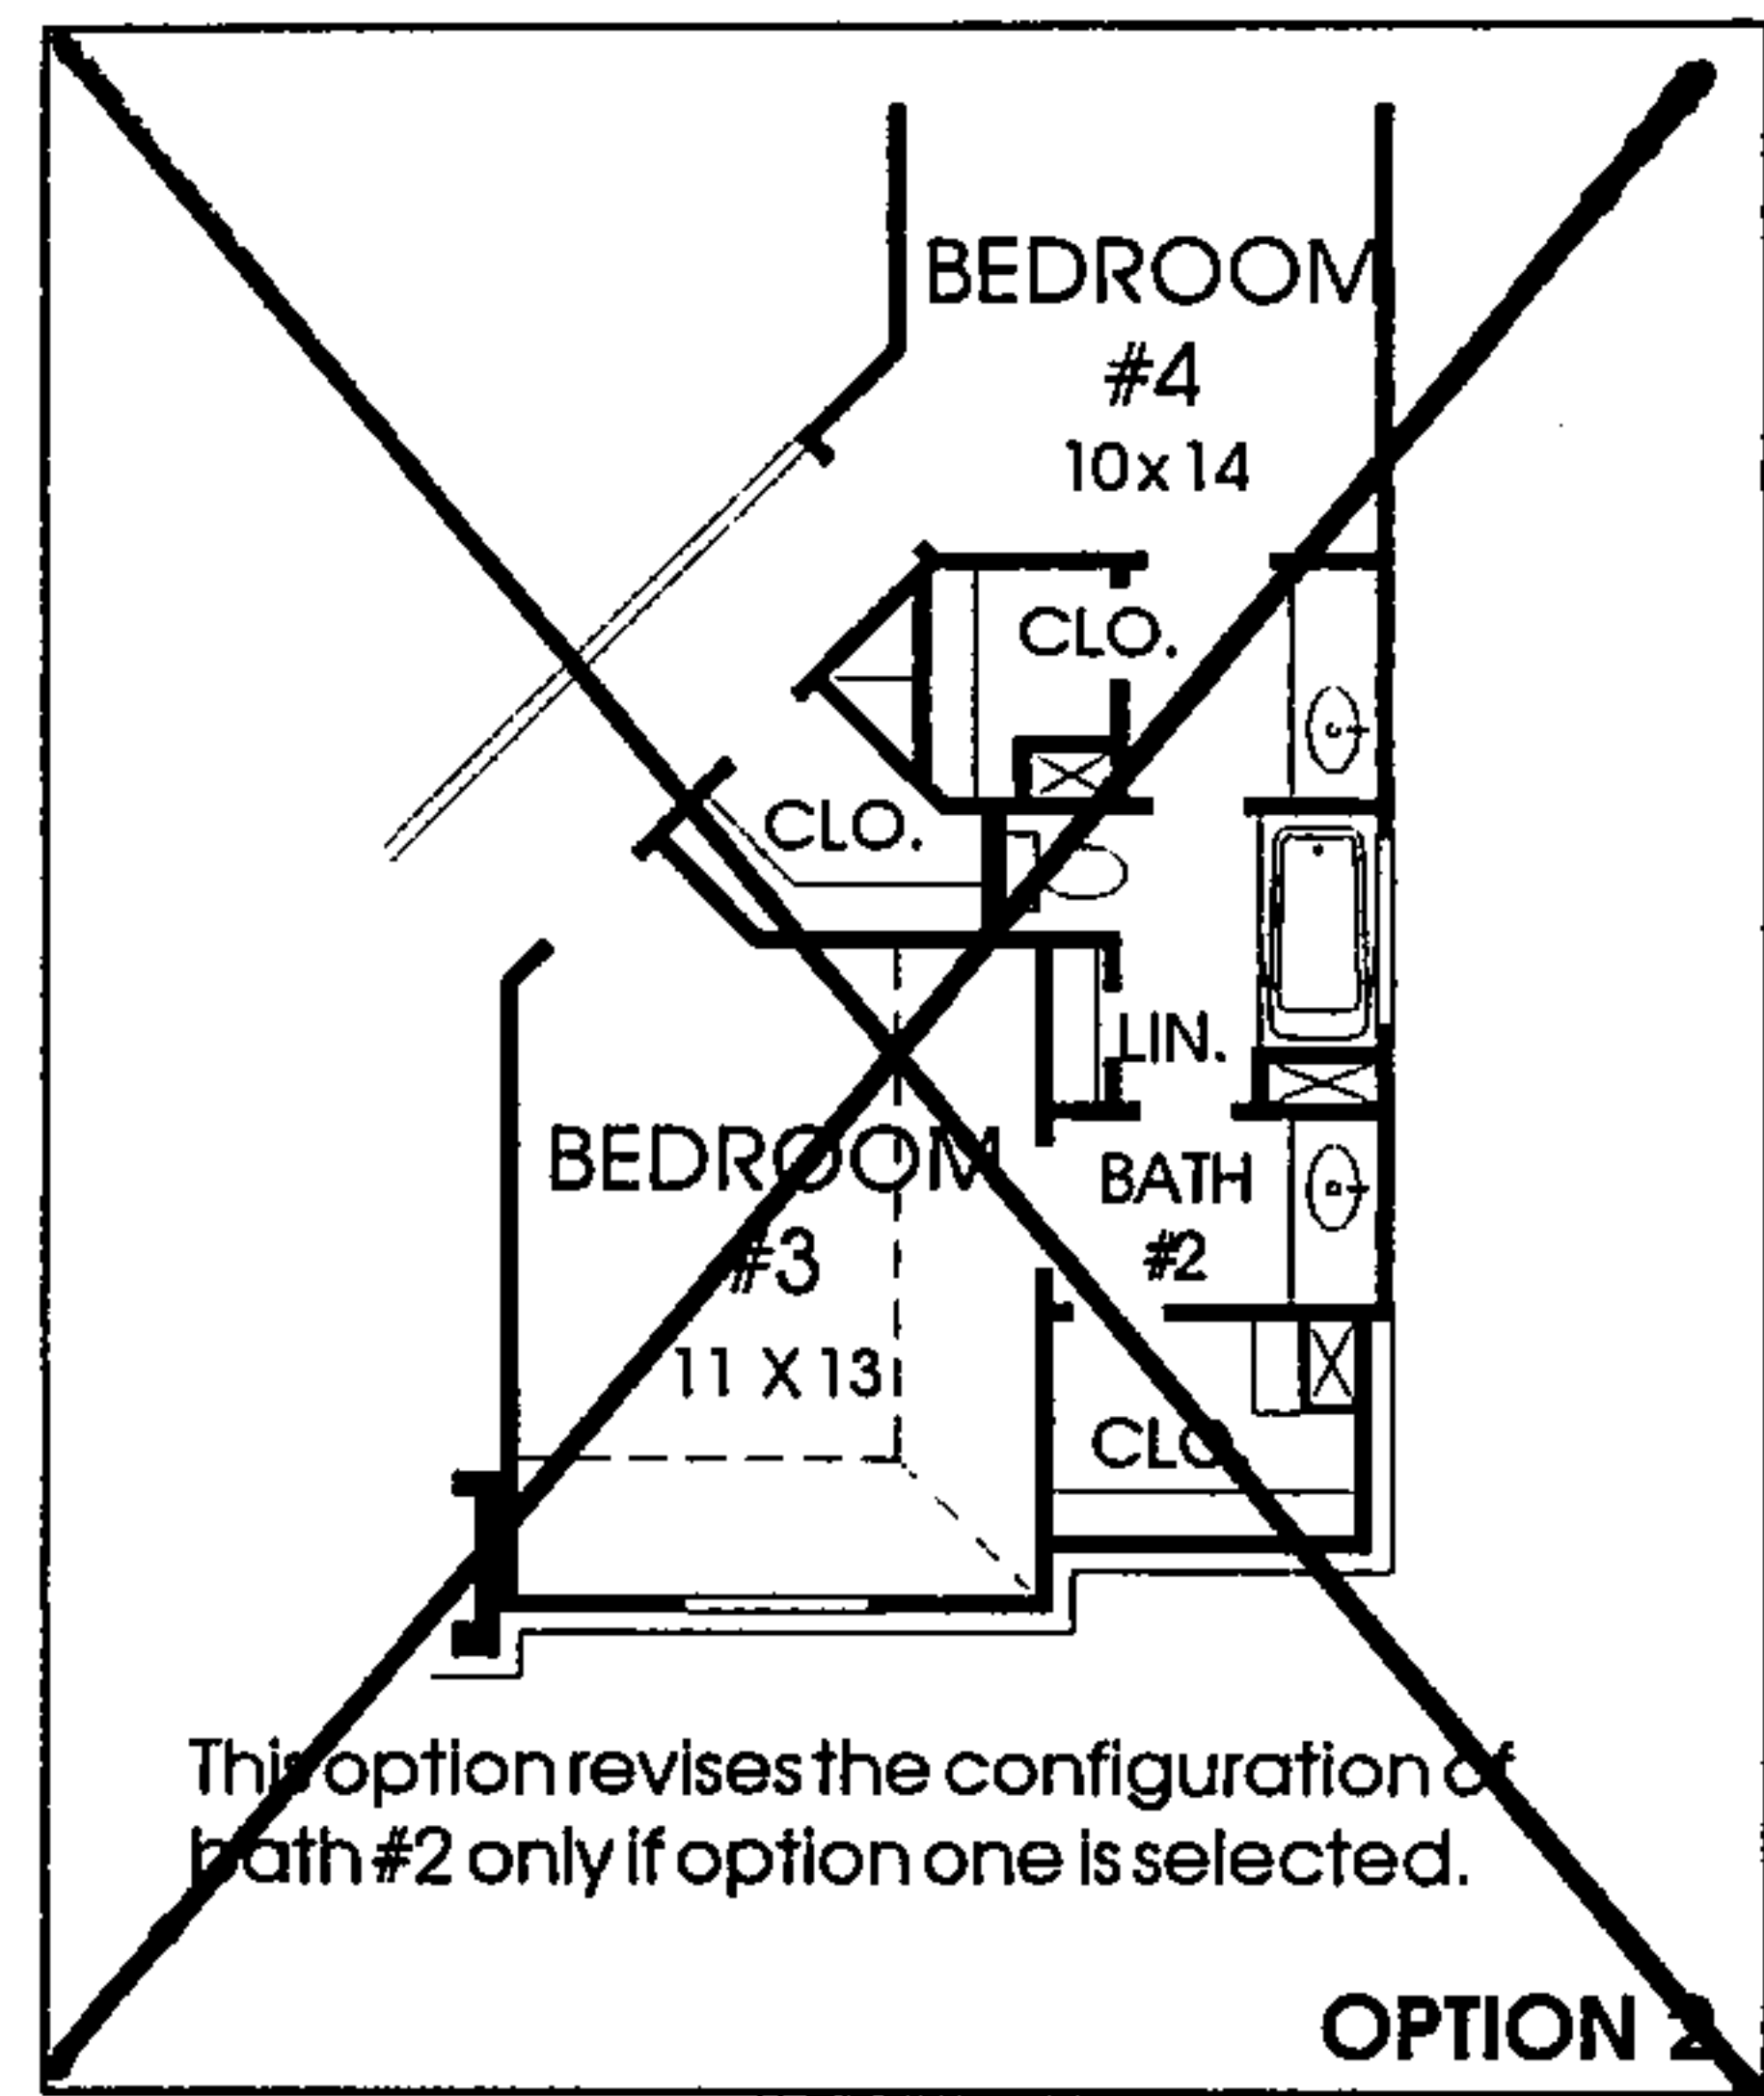

DESIGNS

Plan 3009

This home contains approximately 3,009 square feet and includes four bedrooms and two and a half baths.

Note: The Options shown on this brochure are available at an additional cost.

Not Included: inside keyed deadbolt locks, refrigerators, furnishings, drapery, plants, decorator items and all other personal property being used in model homes. Builder reserves the right to make changes in the plans and specifications, and to substitute material of similar quality. Room dimensions indicate approximate inside area measurements. NOVEMBER 2000 © 2000 Perry Homes