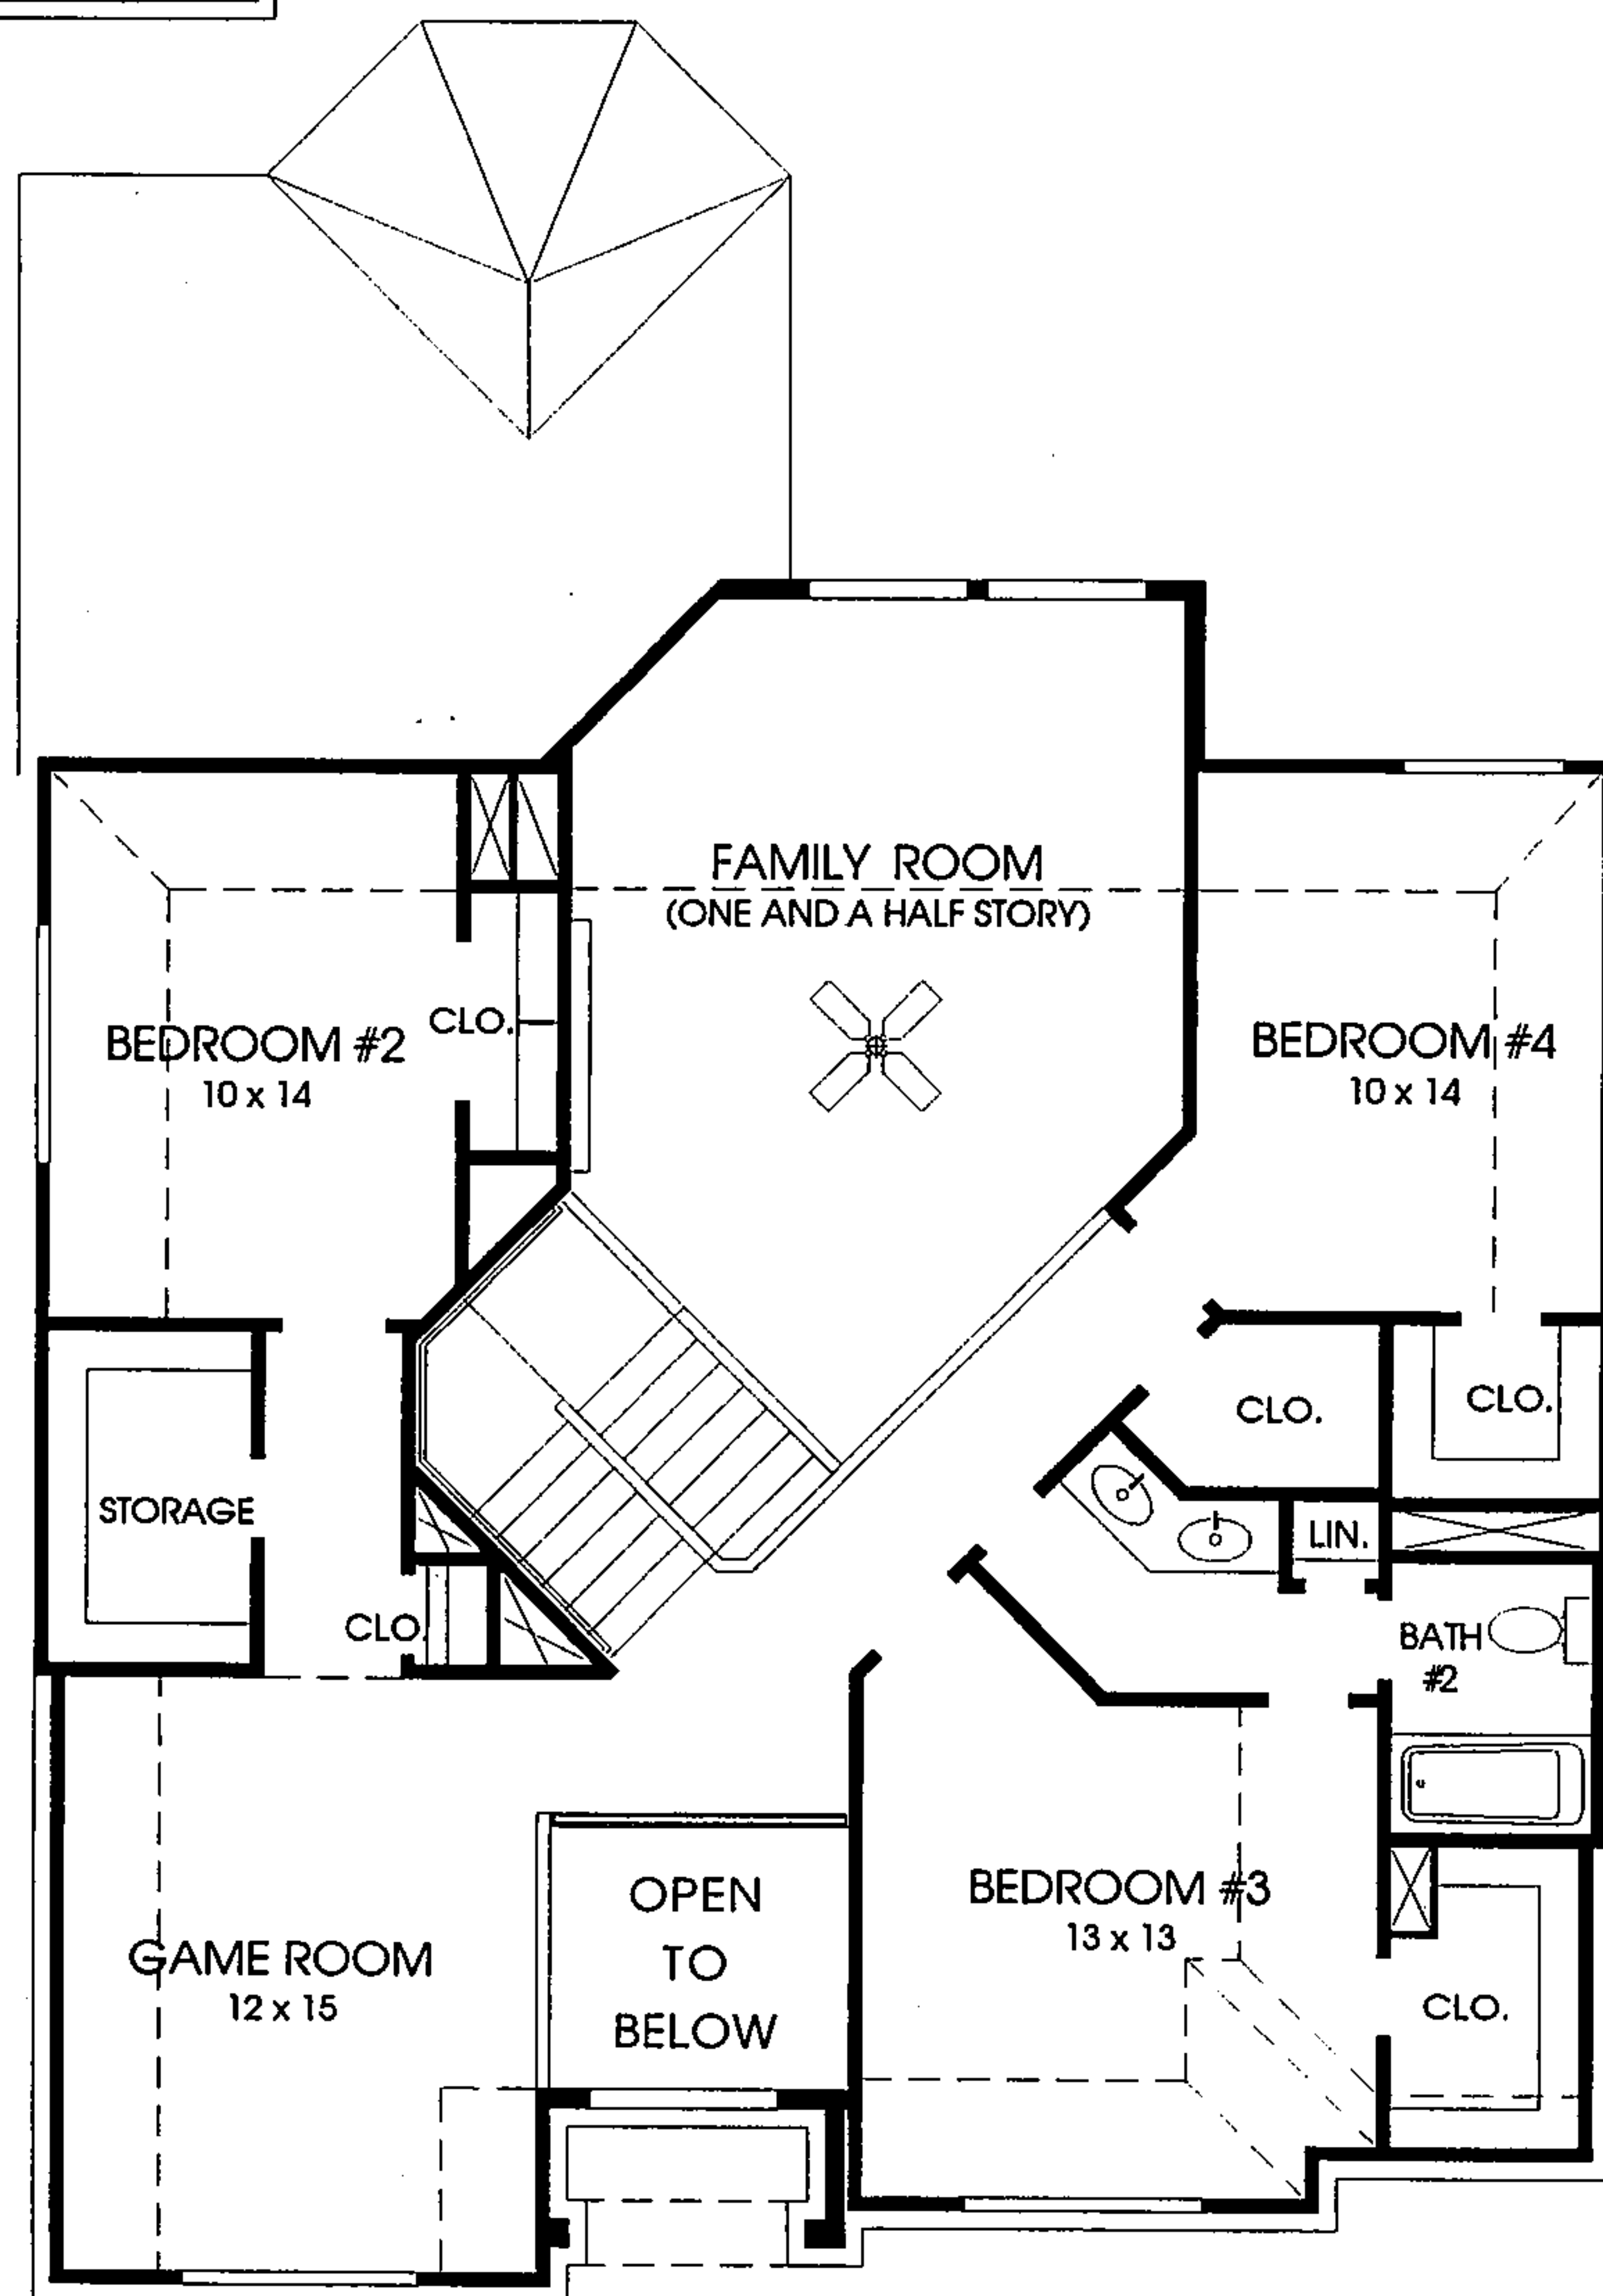

DESIGNS

Plan 3009

This home contains approximately 3,009 square feet and includes four bedrooms and two and a half baths.

Note: The Options shown on this brochure are available at an additional cost.

Not Included: inside keyed deadbolt locks, refrigerators, furnishings, drapery, plants, decorator items and all other personal property being used in model homes. Builder reserves the right to make changes in the plans and specifications, and to substitute material of similar quality. Room dimensions indicate approximate inside area measurements. NOVEMBER 2000 © 2000 Perry Homes