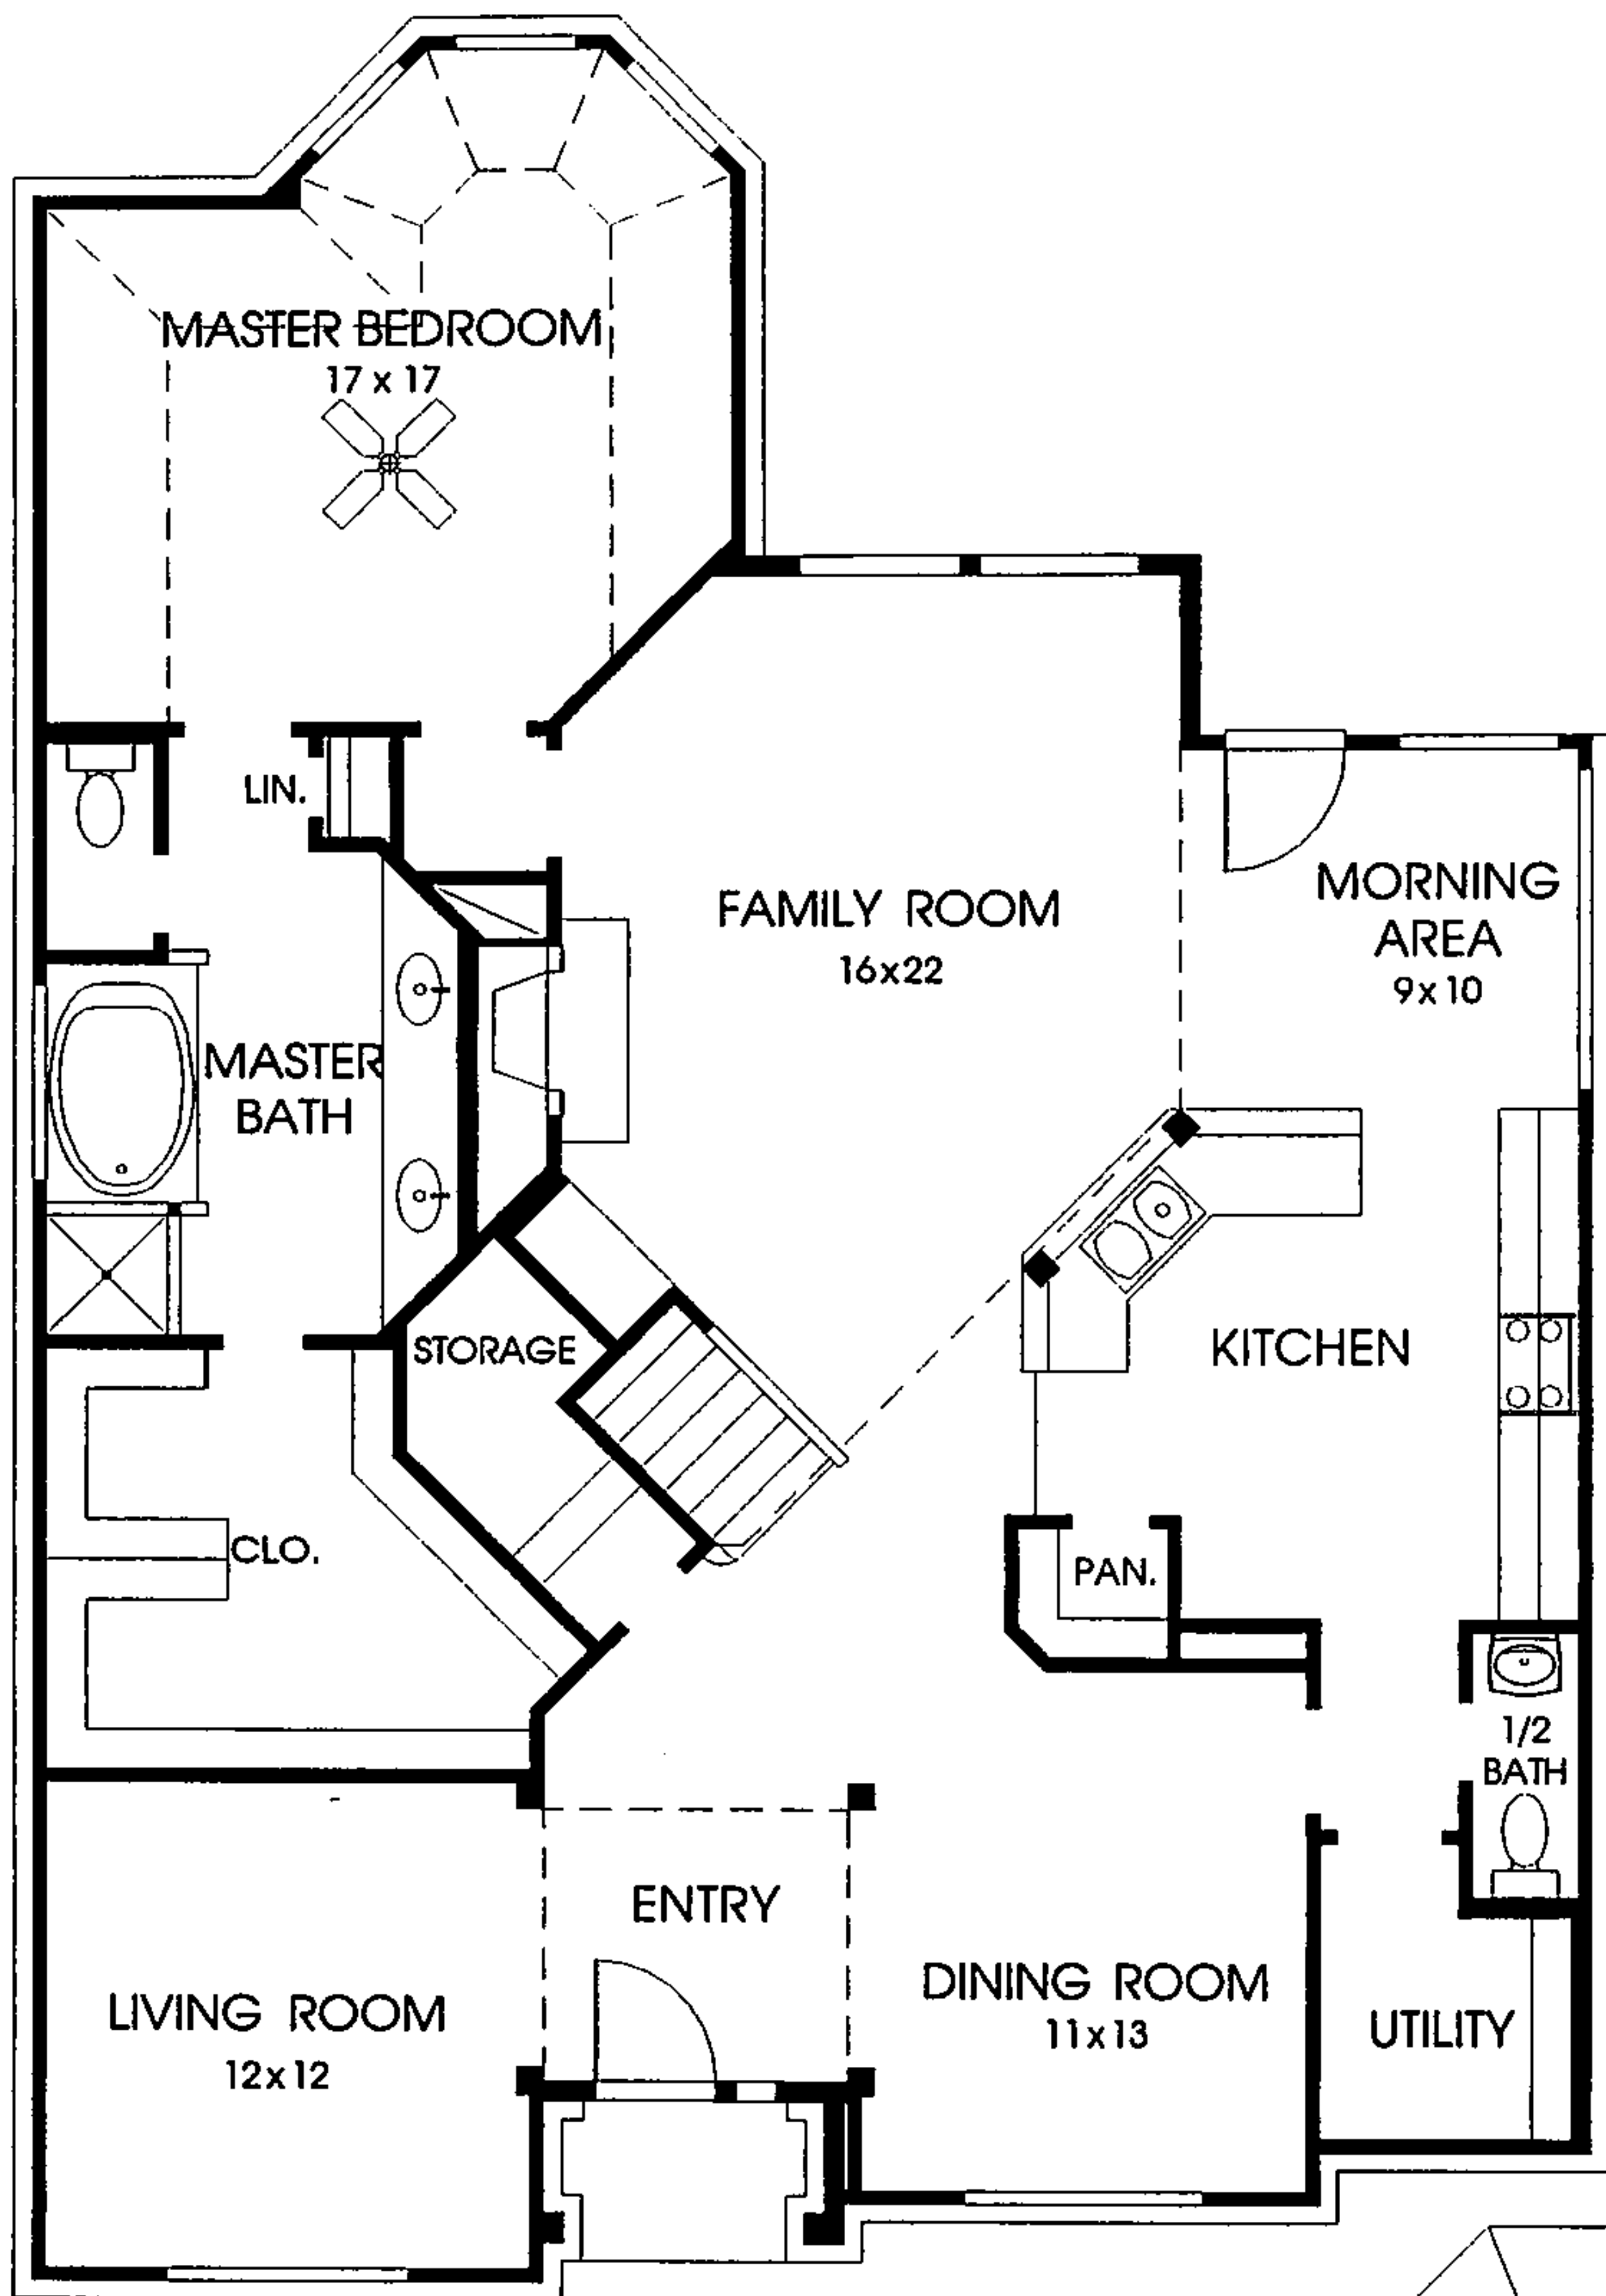

DESIGNS

Plan 3009

This home contains approximately 3,009 square feet and includes four bedrooms and two and a half baths.

Note: The Options shown on this brochure are available at an additional cost.

Not Included: inside keyed deadbolt locks, refrigerators, furnishings, drapery, plants, decorator items and all other personal property being used in model homes. Builder reserves the right to make changes in the plans and specifications, and to substitute material of similar quality. Room dimensions indicate approximate inside area measurements. NOVEMBER 2000 © 2000 Perry Homes