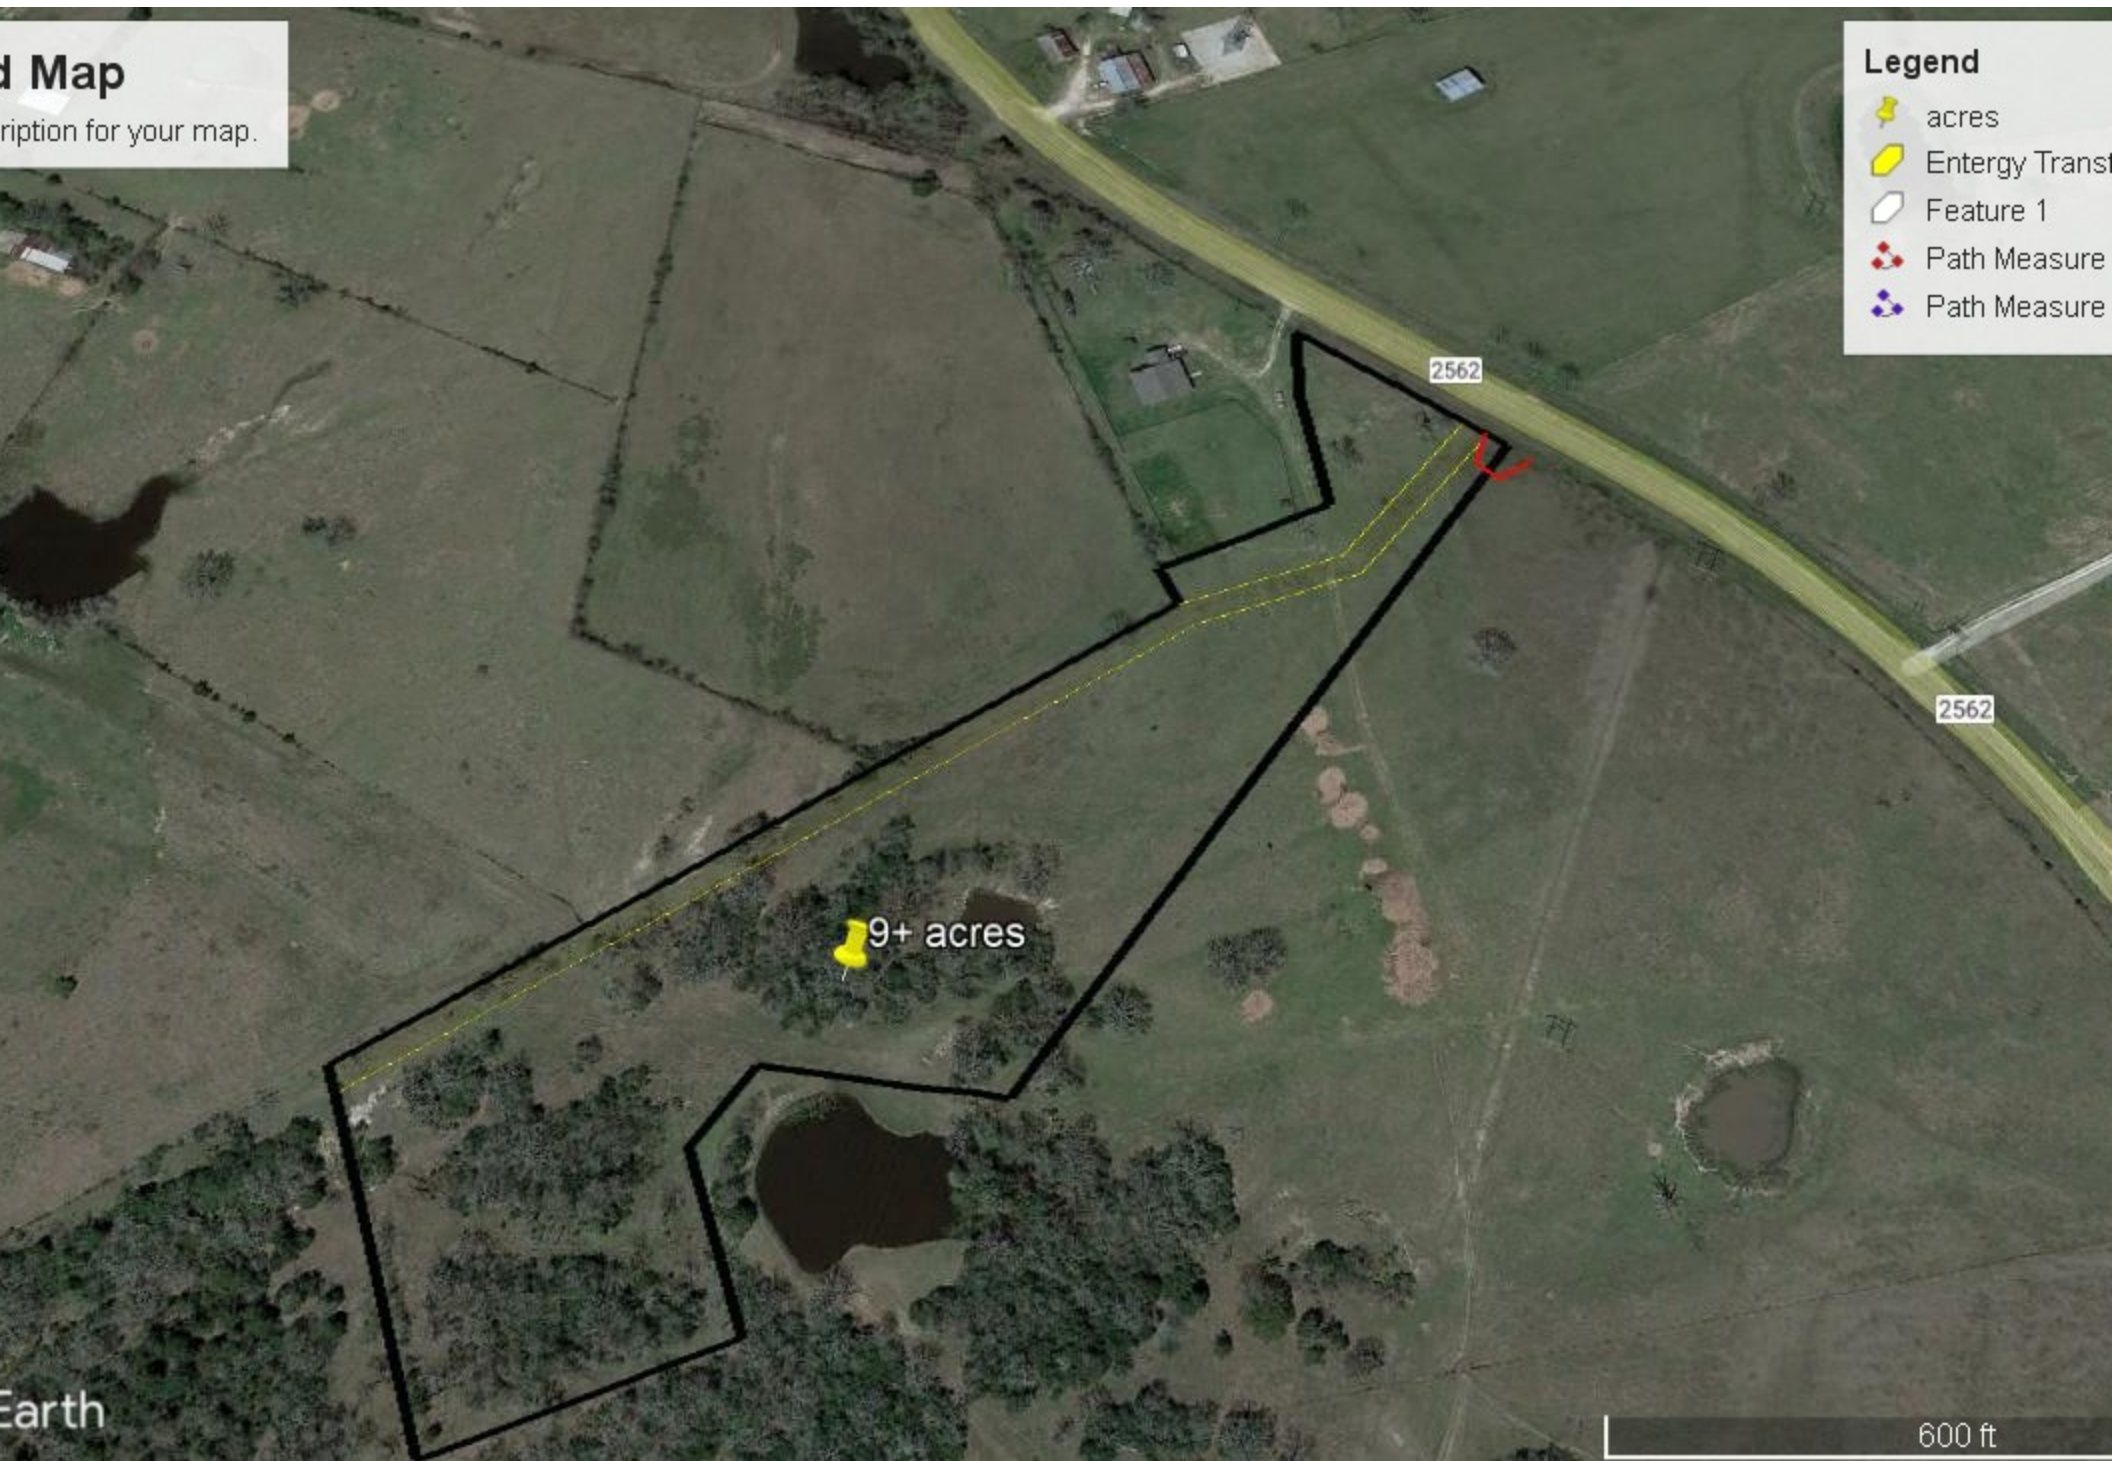

Map

Description for your map.

Legend

-  acres
-  Entergy Trans
-  Feature 1
-  Path Measure
-  Path Measure

Earth

600 ft