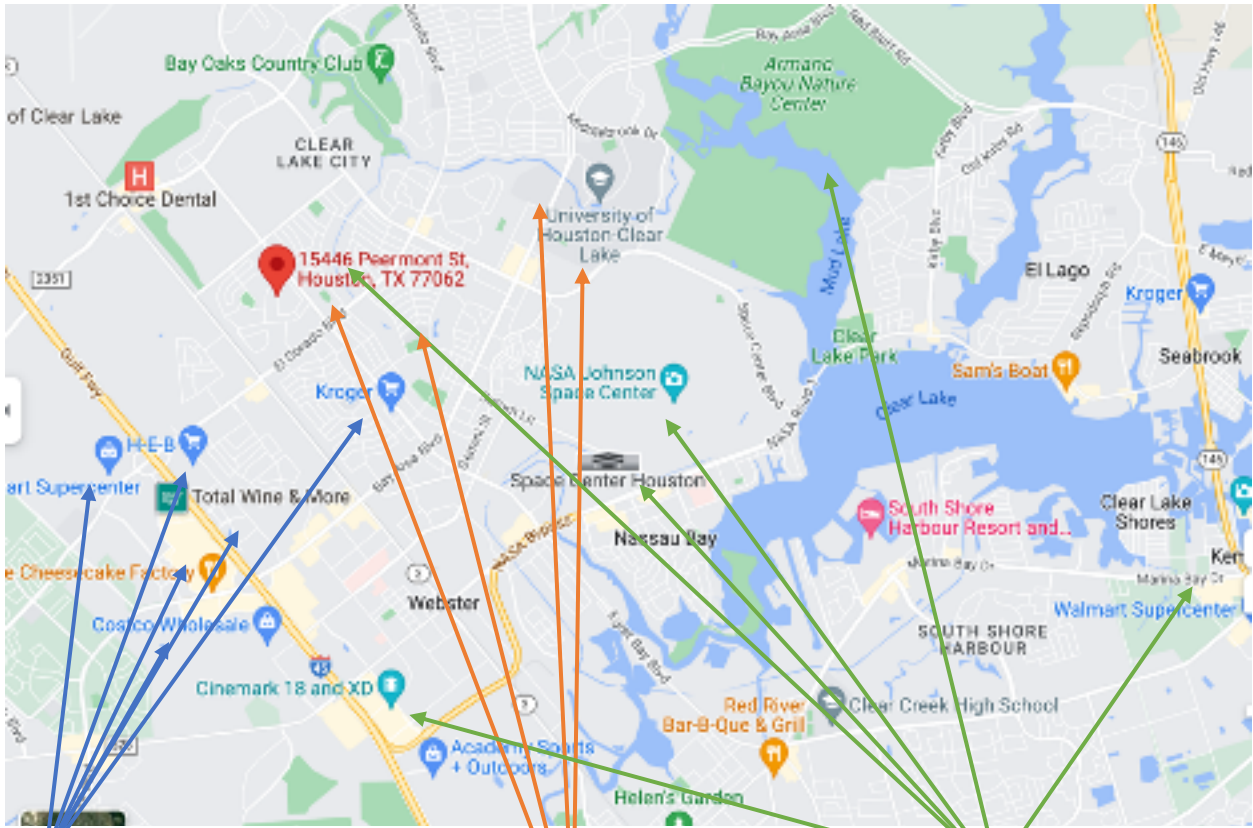

15446 Peermont St, Houston

Conveniently located

Close to shopping and Restaurants....

- HEB
- Kroger
- Walmart
- Baybrook Mall
- Costco
- Lowe's

Nearby schools
Clear Lake City Elementary
Clear Lake Intermediate
Clear Lake High School
University of Houston Clear Lake

Entertainment

- Cinemark 18
- Space Center Houston
- Kemah Boardwalk
- Armand Bayou Nature Exploration Green Trails
- Clear Lake

Map provided for general information only – exact locations should be verified