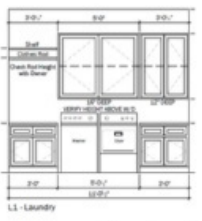

Laundry Room

Paint: Walls, Trim (Door casing & Baseboards), and Ceiling in Snowbound SW 7004
Floor: Cortec plus 7" plank in Ivory Coast oak (VV024-00705)
Appliances: Maytag 28" wide 3.8 Cu. Ft. electric top loading washer with deep fill option (MVWC465HW), Maytag 29" wide 7 Cu. Ft. electric dryer with intelligi-dry sensor (MEDC465HW)
Cabinets: Milan style cabinets in glacier white
Hardware: Top knobs Nouveau III square bar pulls & Knobs in polished chrome