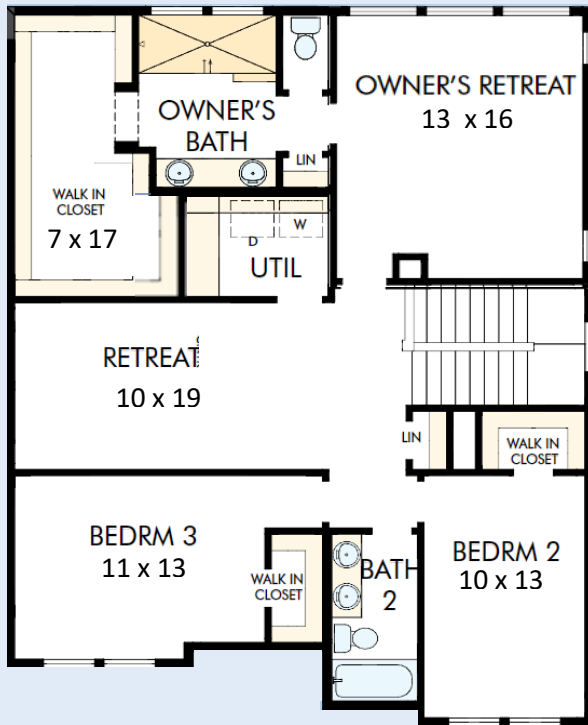

THE LENNON

3618 WESTON MANOR LN

3,201 sq. ft. • 4 Bedrooms • 3 Full Baths • 1 Half Bath • 2 Car Garage

14680032 HOU

2/23/2022

Design Selections

IP3.6

KITCHEN

CABINETS
KENT MOORE GROVELAND
MAIN - EXTRA WHITE
ISLAND - PLATINUM GREY

BACKSPASH
EM CHARISMA
FINESSE PICKET
WHITE GROUT

COUNTERTOP
QUARTZ MIAMI
VENA STRAIGHT
EDGE

FLOORING
PEMBROKE
CASTAWAY SPC

**ISLAND
PENDANTS**
ICHLER
EVERLY NICKEL
42046NICS