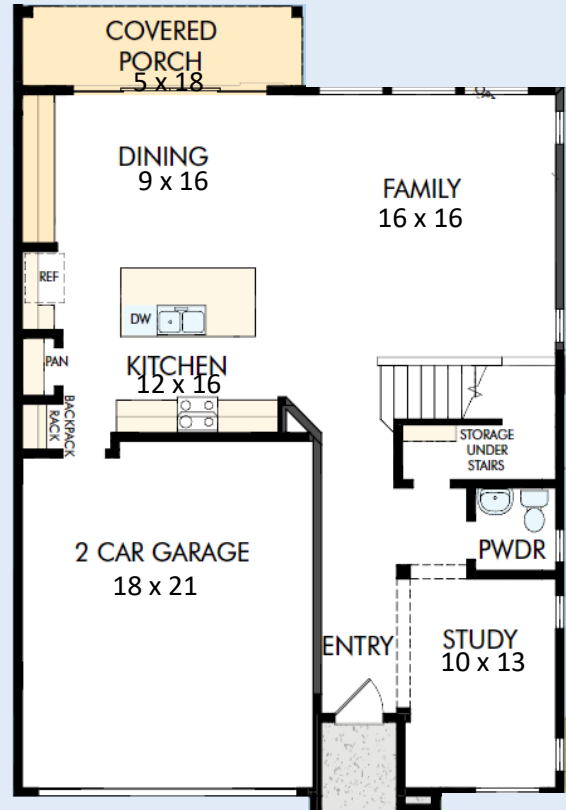

THE LENNON

3618 WESTON MANOR LN

3,201 sq. ft. • 4 Bedrooms • 3 Full Baths • 1 Half Bath • 2 Car Garage

14680032 HOU

2/23/2022

Design Selections

IP3.6

KITCHEN

CABINETS
KENT MOORE GROVELAND
MAIN - EXTRA WHITE
ISLAND - PLATINUM GREY

BACKSPASH
EM CHARISMA
FINESSE PICKET
WHITE GROUT

COUNTERTOP
QUARTZ MIAMI
VENA STRAIGHT
EDGE

FLOORING
PEMBROKE
CASTAWAY SPC

**ISLAND
PENDANTS**
ICHLER
EVERLY NICKEL
42046NICS