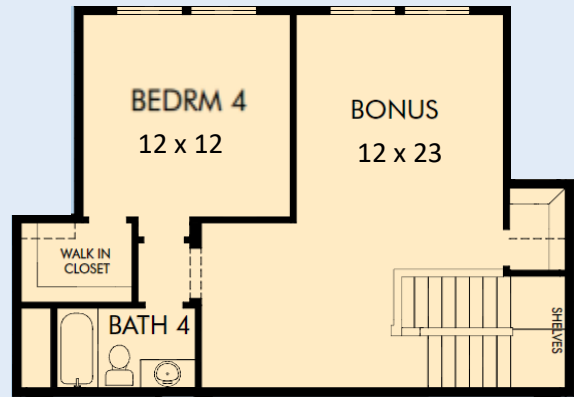

THE LENNON

3618 WESTON MANOR LN

3,201 sq. ft. • 4 Bedrooms • 3 Full Baths • 1 Half Bath • 2 Car Garage

14680032 HOU

2/23/2022

Design Selections

IP3.6

KITCHEN