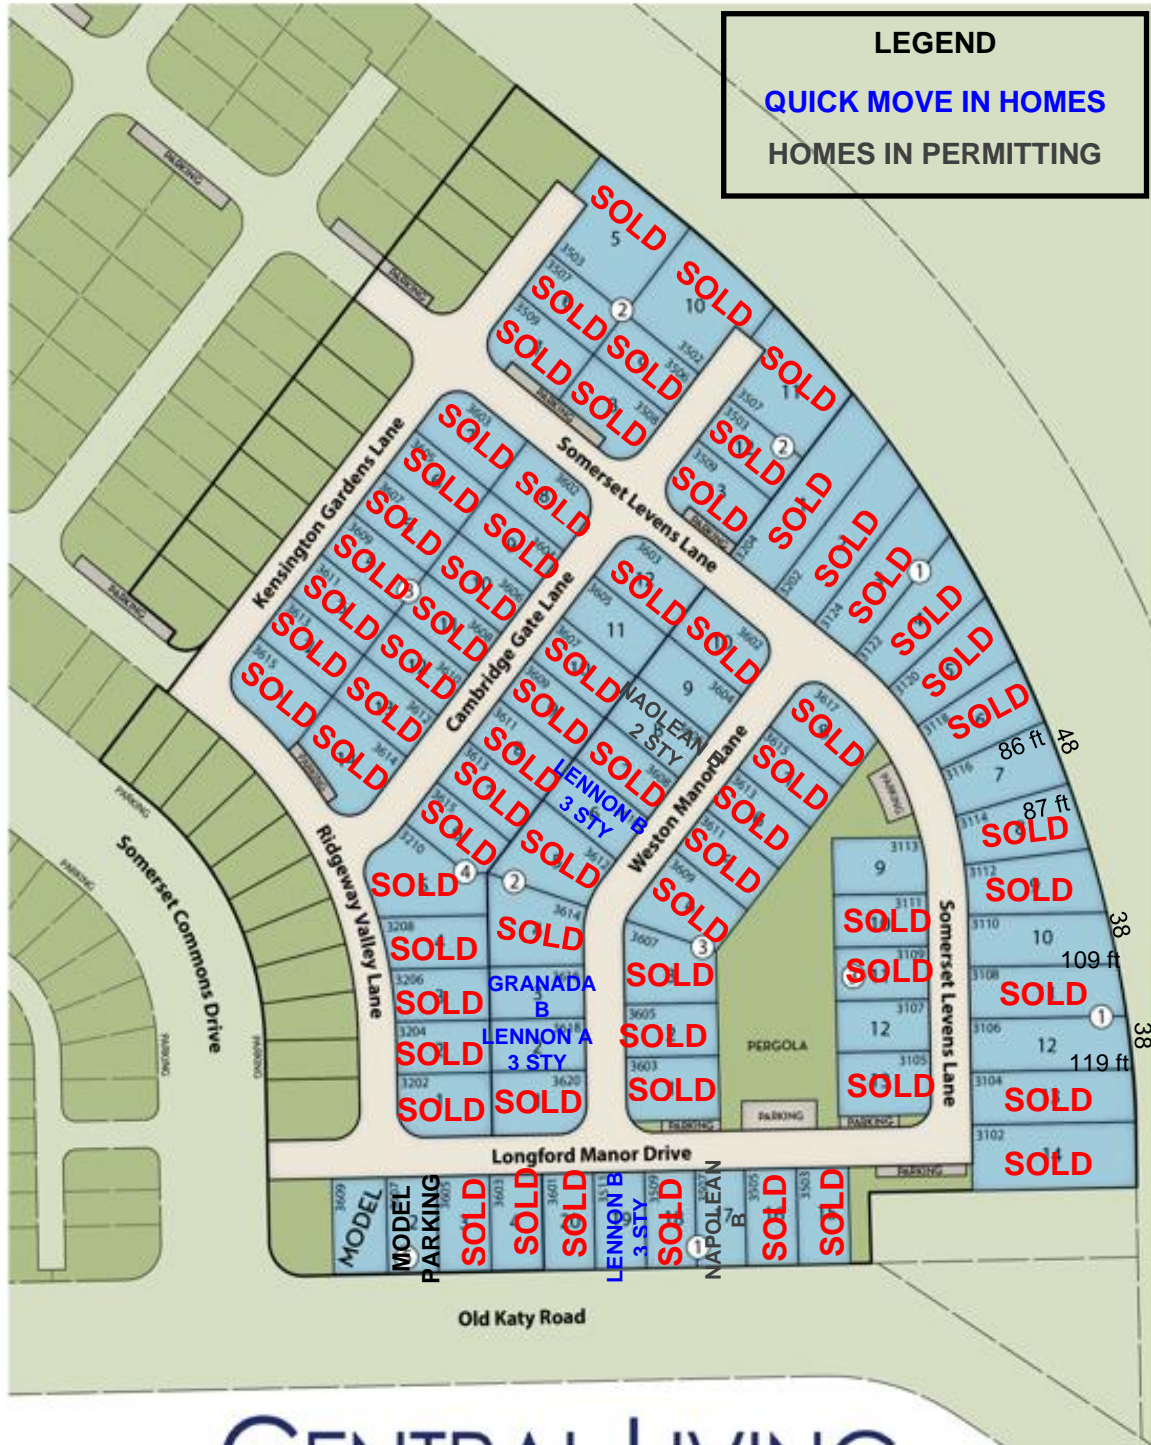

SOMERSET GREEN

CENTRAL LIVING
 by **David Weekley Homes**

Artist's concept only. Rendering subject to change without notice.