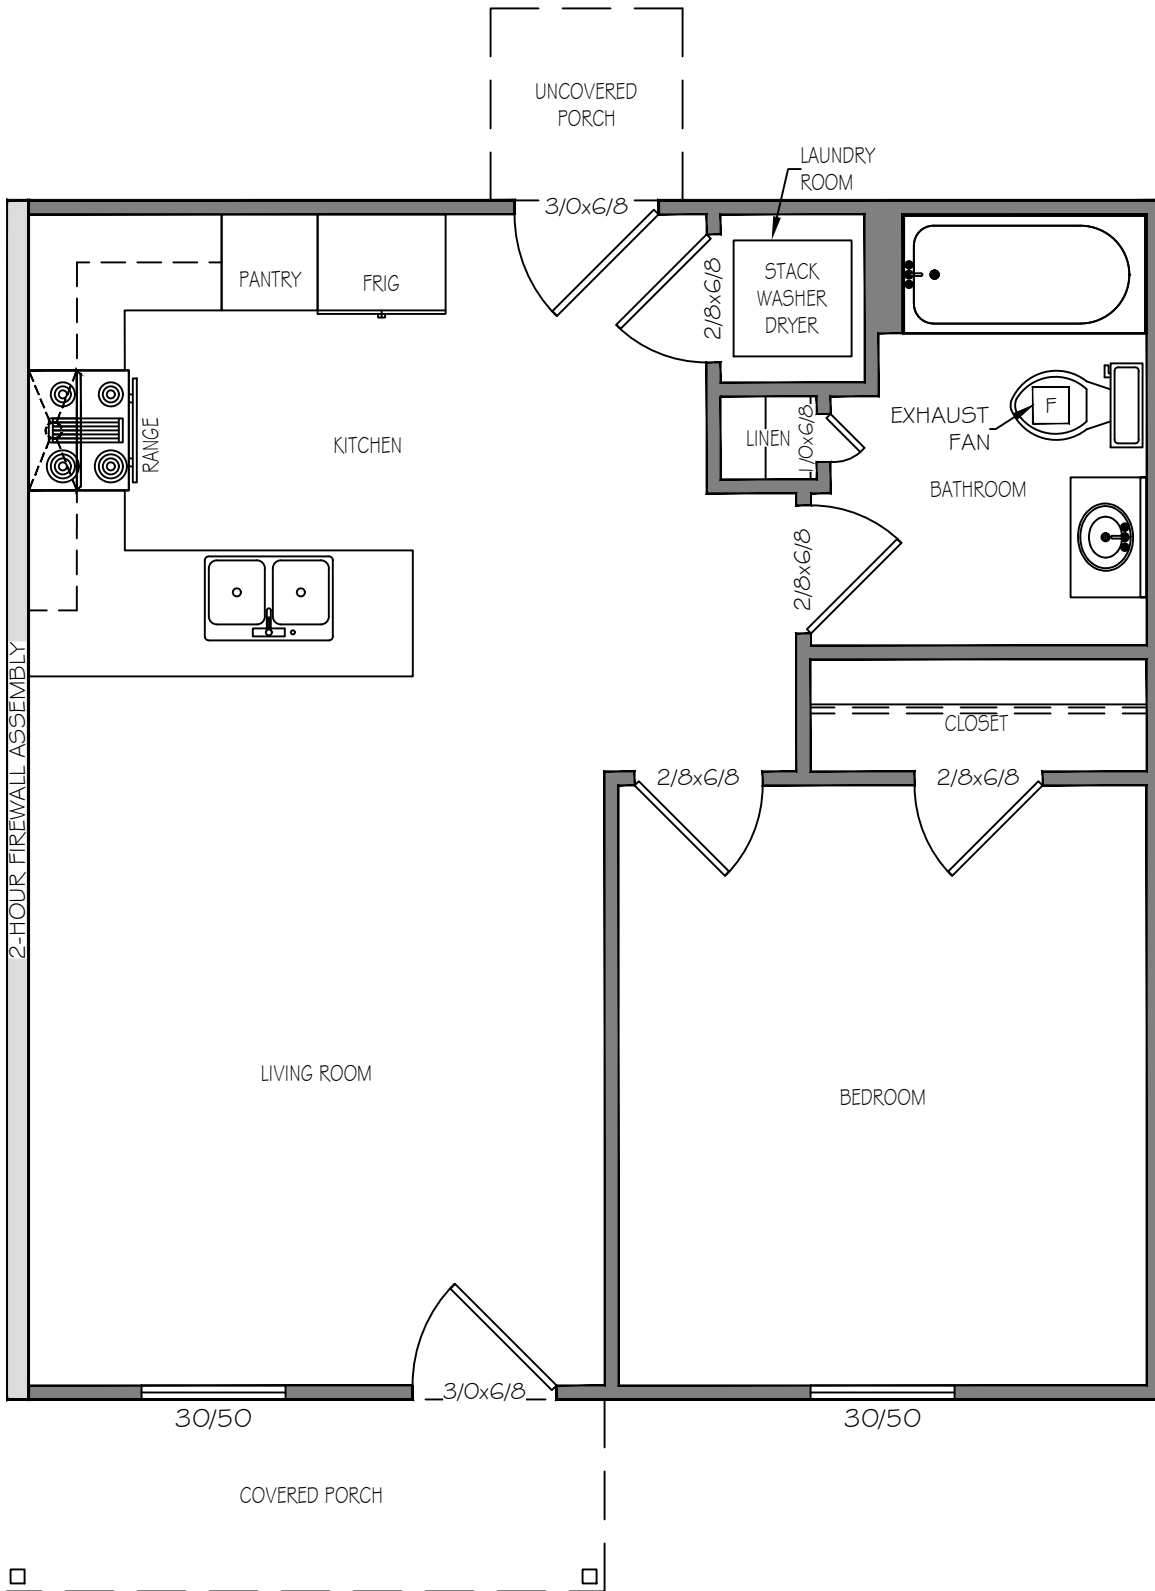

PROVIDED BY  
**IMADEIT Drafting Services**  
"Growing New Roots"  
901 Martin L. King St.  
Baytown, Texas 77520  
(281) 814-7948

**RIGHT FLOOR PLAN**  
SCALE: 1/4" = 1'-0"