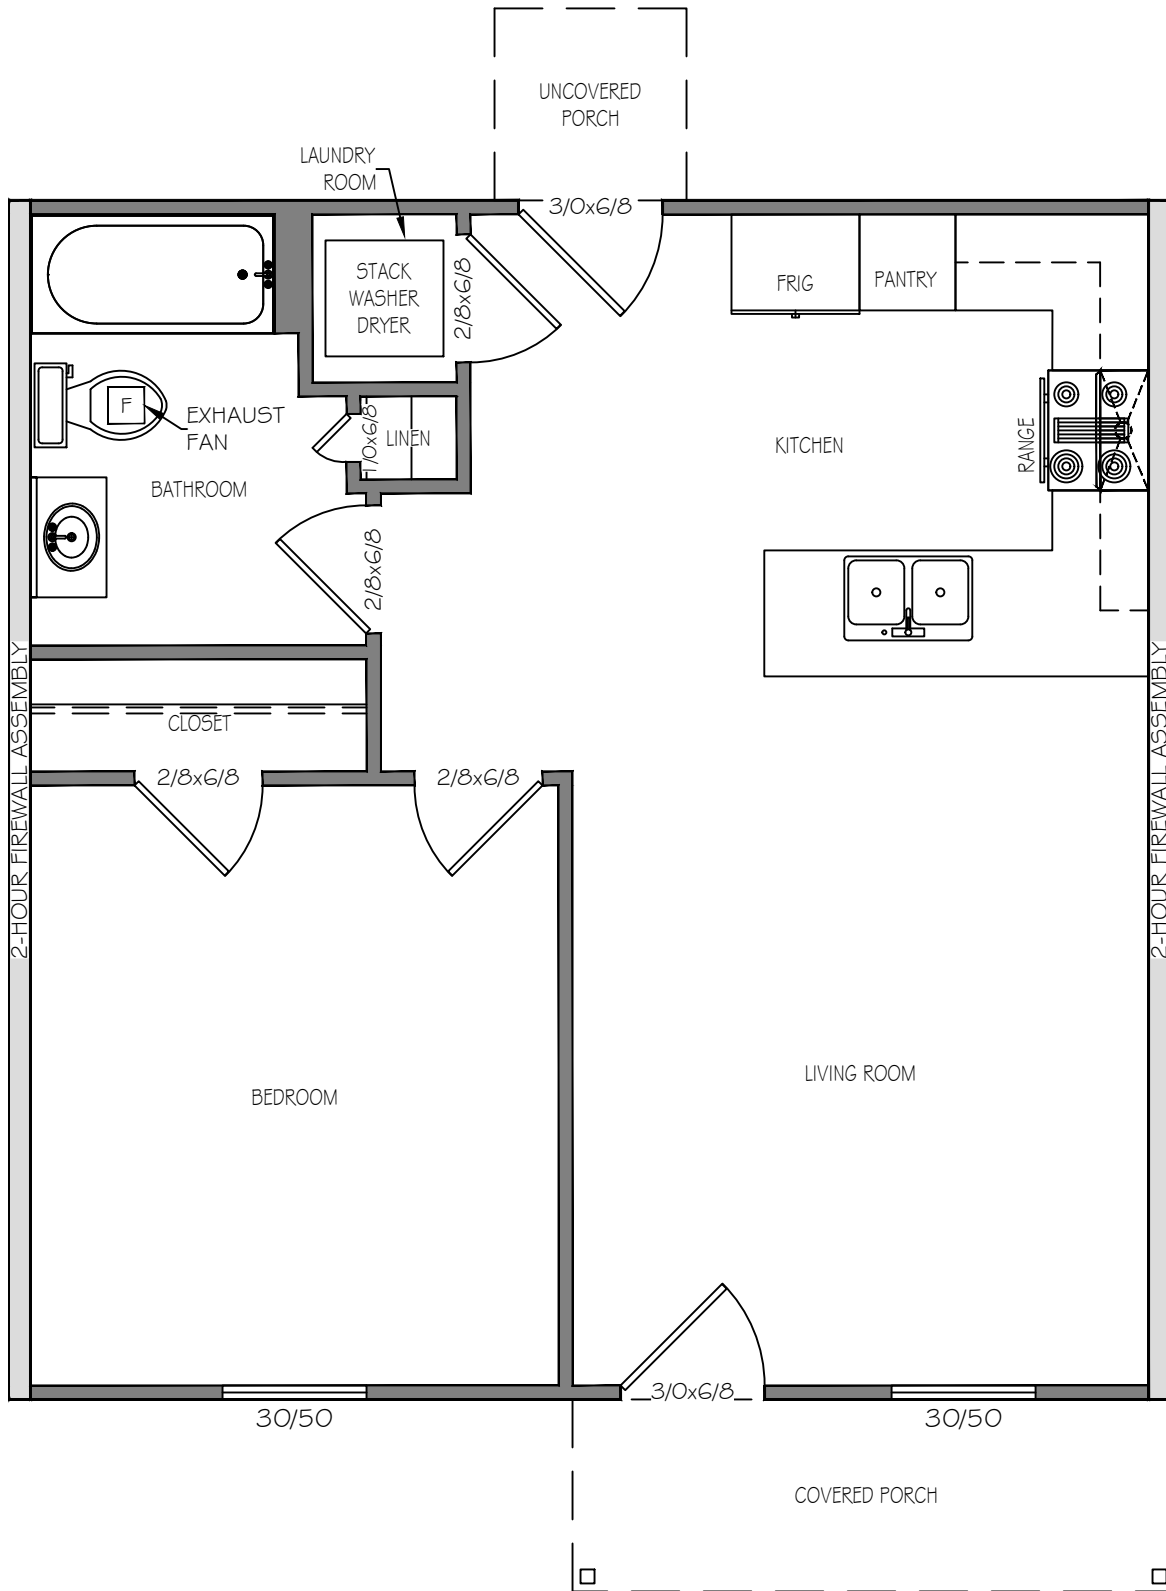

PROVIDED BY  
**IMADEIT Drafting Services**  
"Growing New Roots"  
901 Martin L. King St.  
Baytown, Texas 77520  
(281) 814-7948

CENTER FLOOR PLAN  
SCALE: 1/4" = 1'-0"