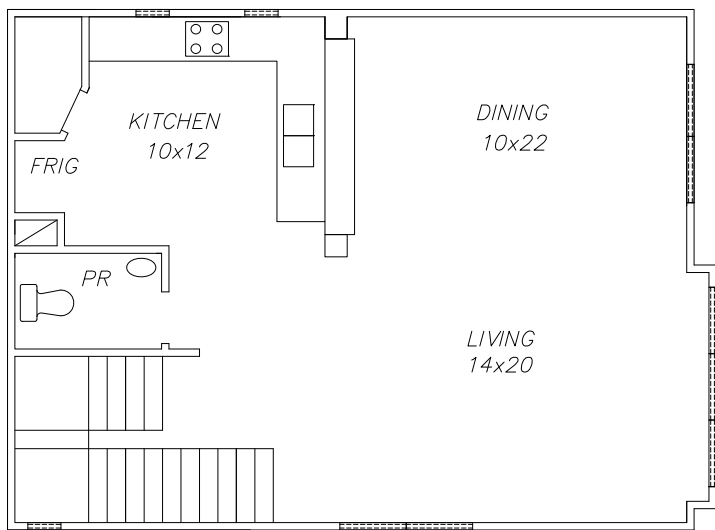

THIRD FLOOR PLAN

SECOND FLOOR PLAN

FIRST FLOOR PLAN

Total Living 1805 sf
 Garrage 355 sf
 Total Living 2160 sf

603 Link