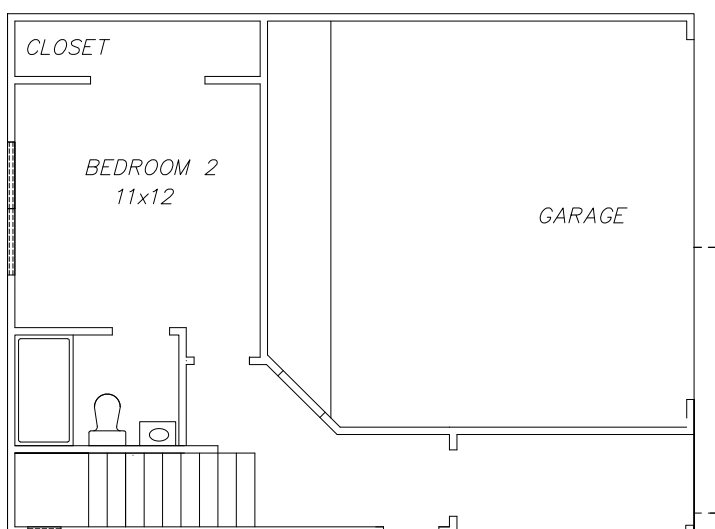

THIRD FLOOR PLAN

SECOND FLOOR PLAN

FIRST FLOOR PLAN

Total Living 1805 sf
 Garrage 355 sf
 Total Living 2160 sf

603 Link