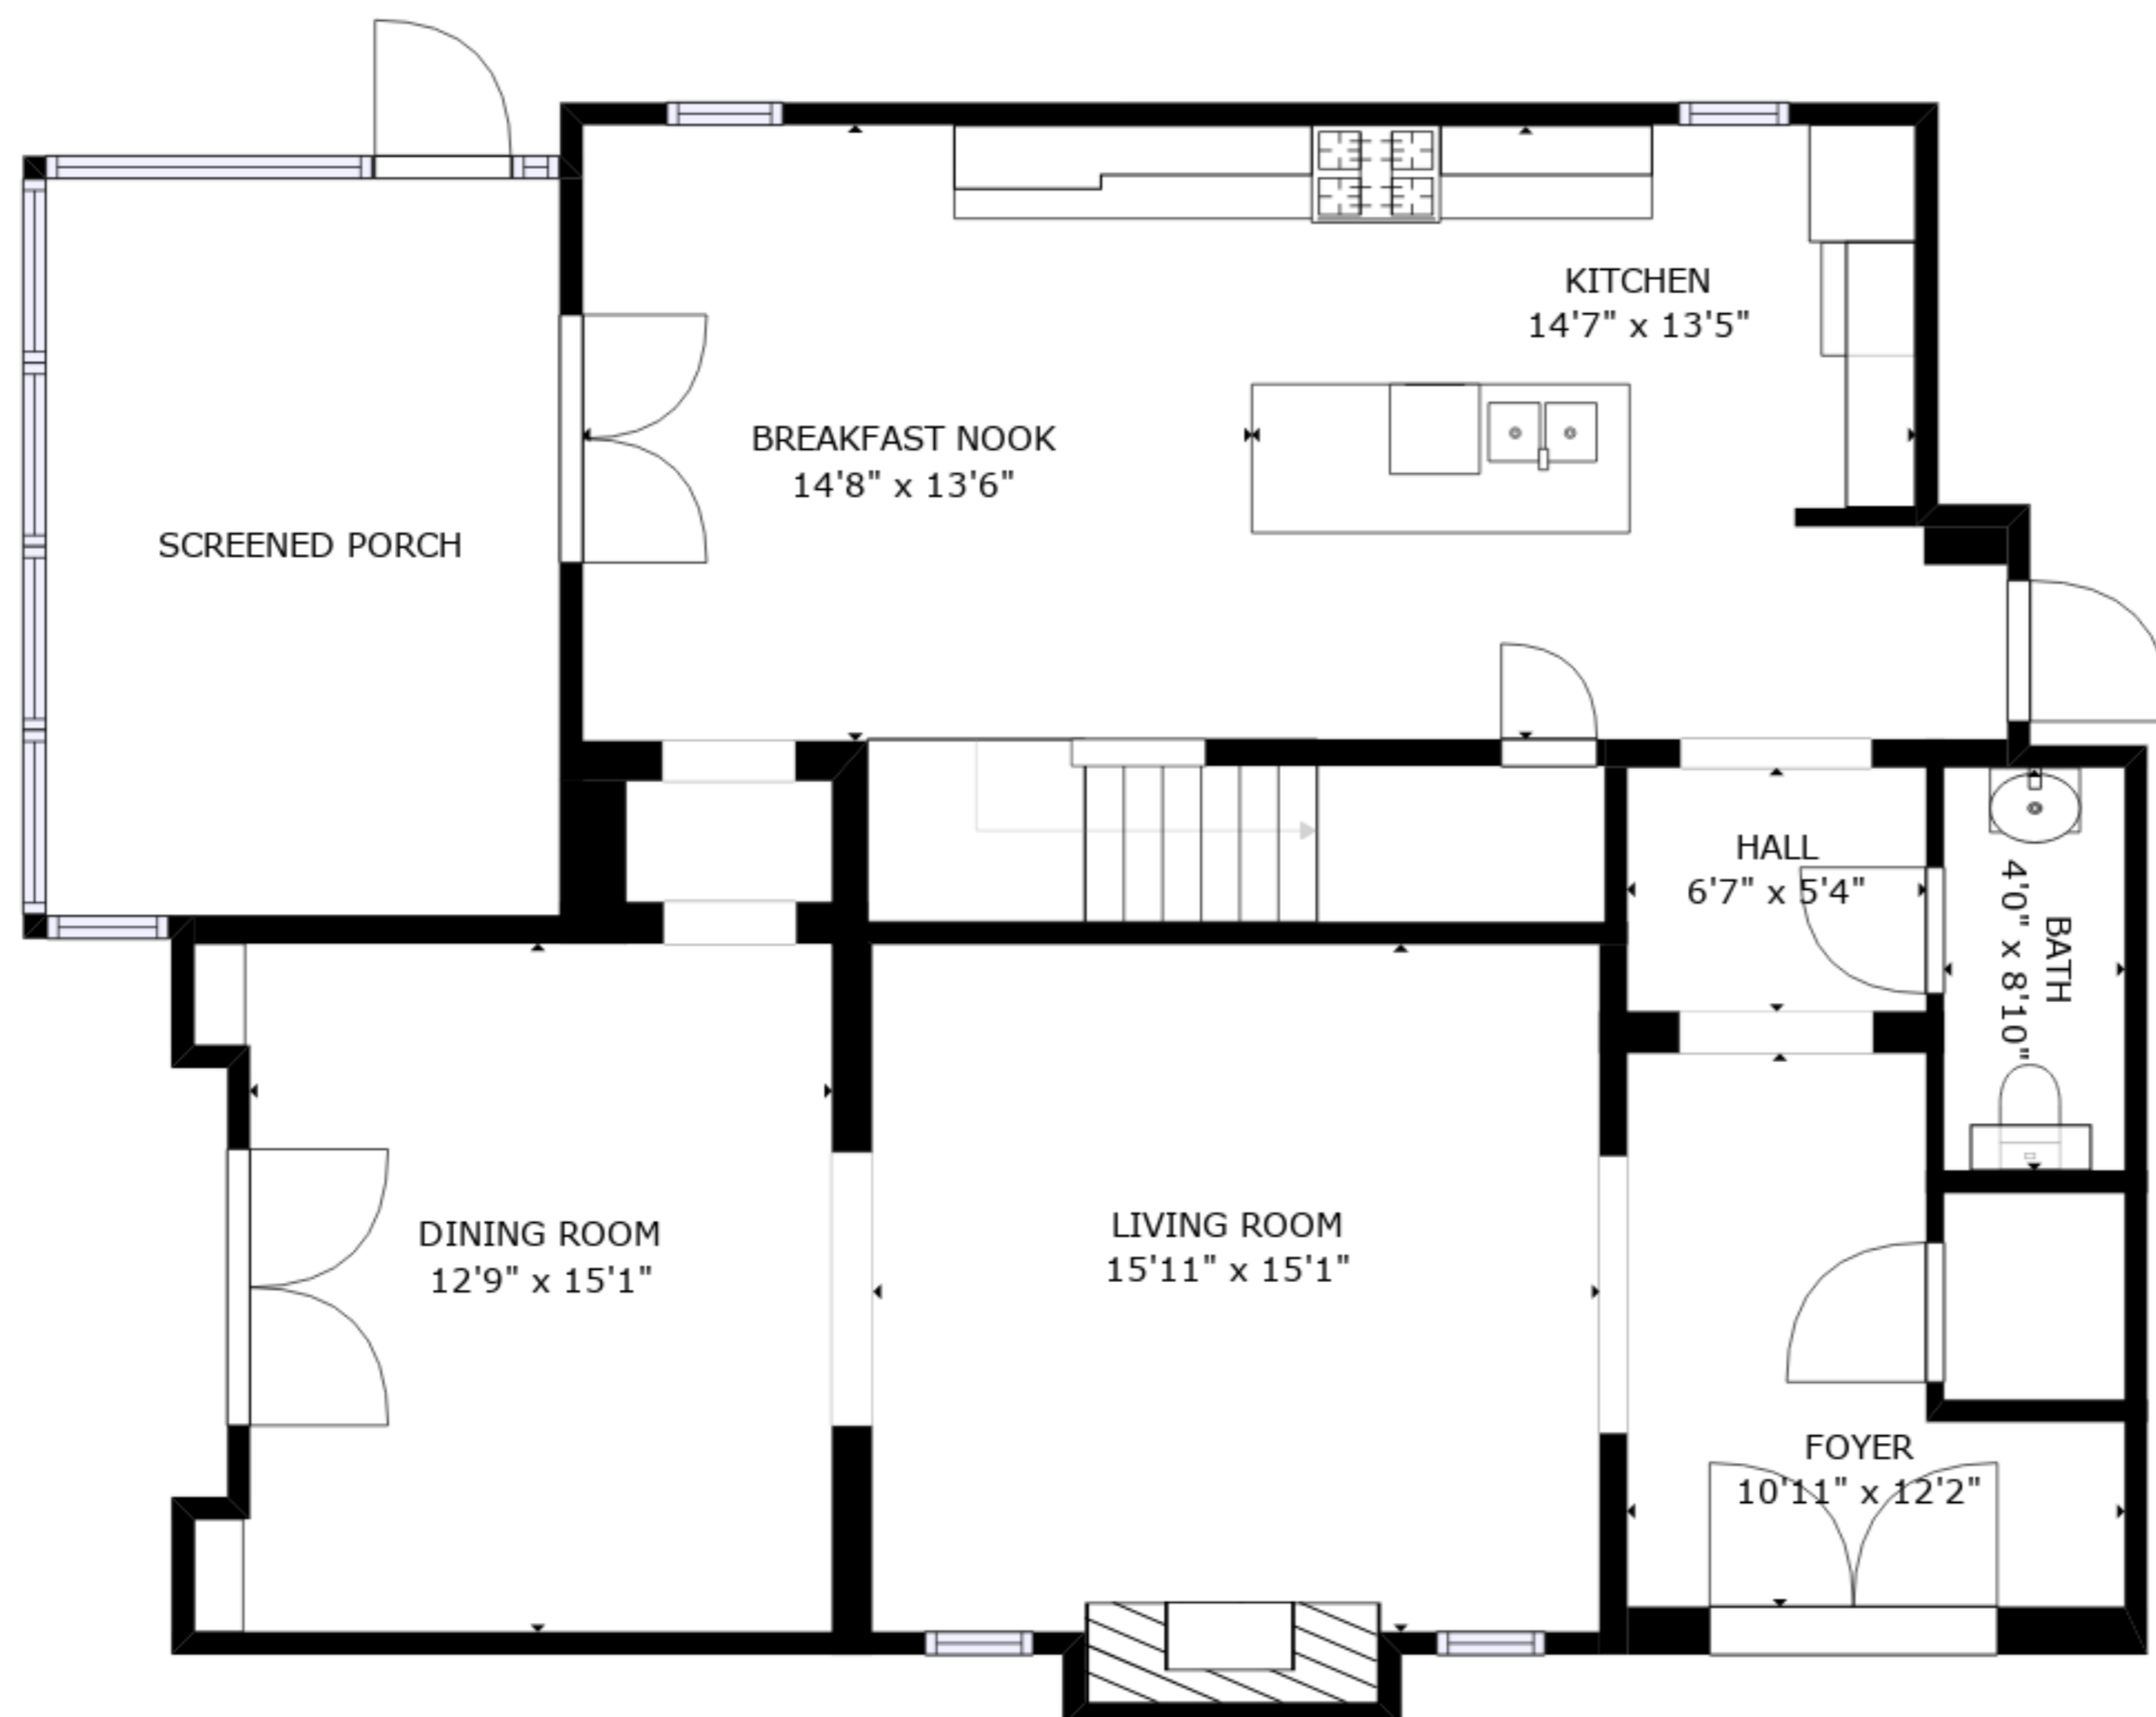

FLOOR 2

FLOOR 3

FLOOR 1

GROSS INTERNAL AREA
 FLOOR 1: 1179 sq. ft, FLOOR 2: 1630 sq. ft
 FLOOR 3: 918 sq. ft, EXCLUDED AREAS:
 PORCH: 182 sq. ft
 TOTAL: 3727 sq. ft

SIZES AND DIMENSIONS ARE APPROXIMATE, ACTUAL MAY VARY.