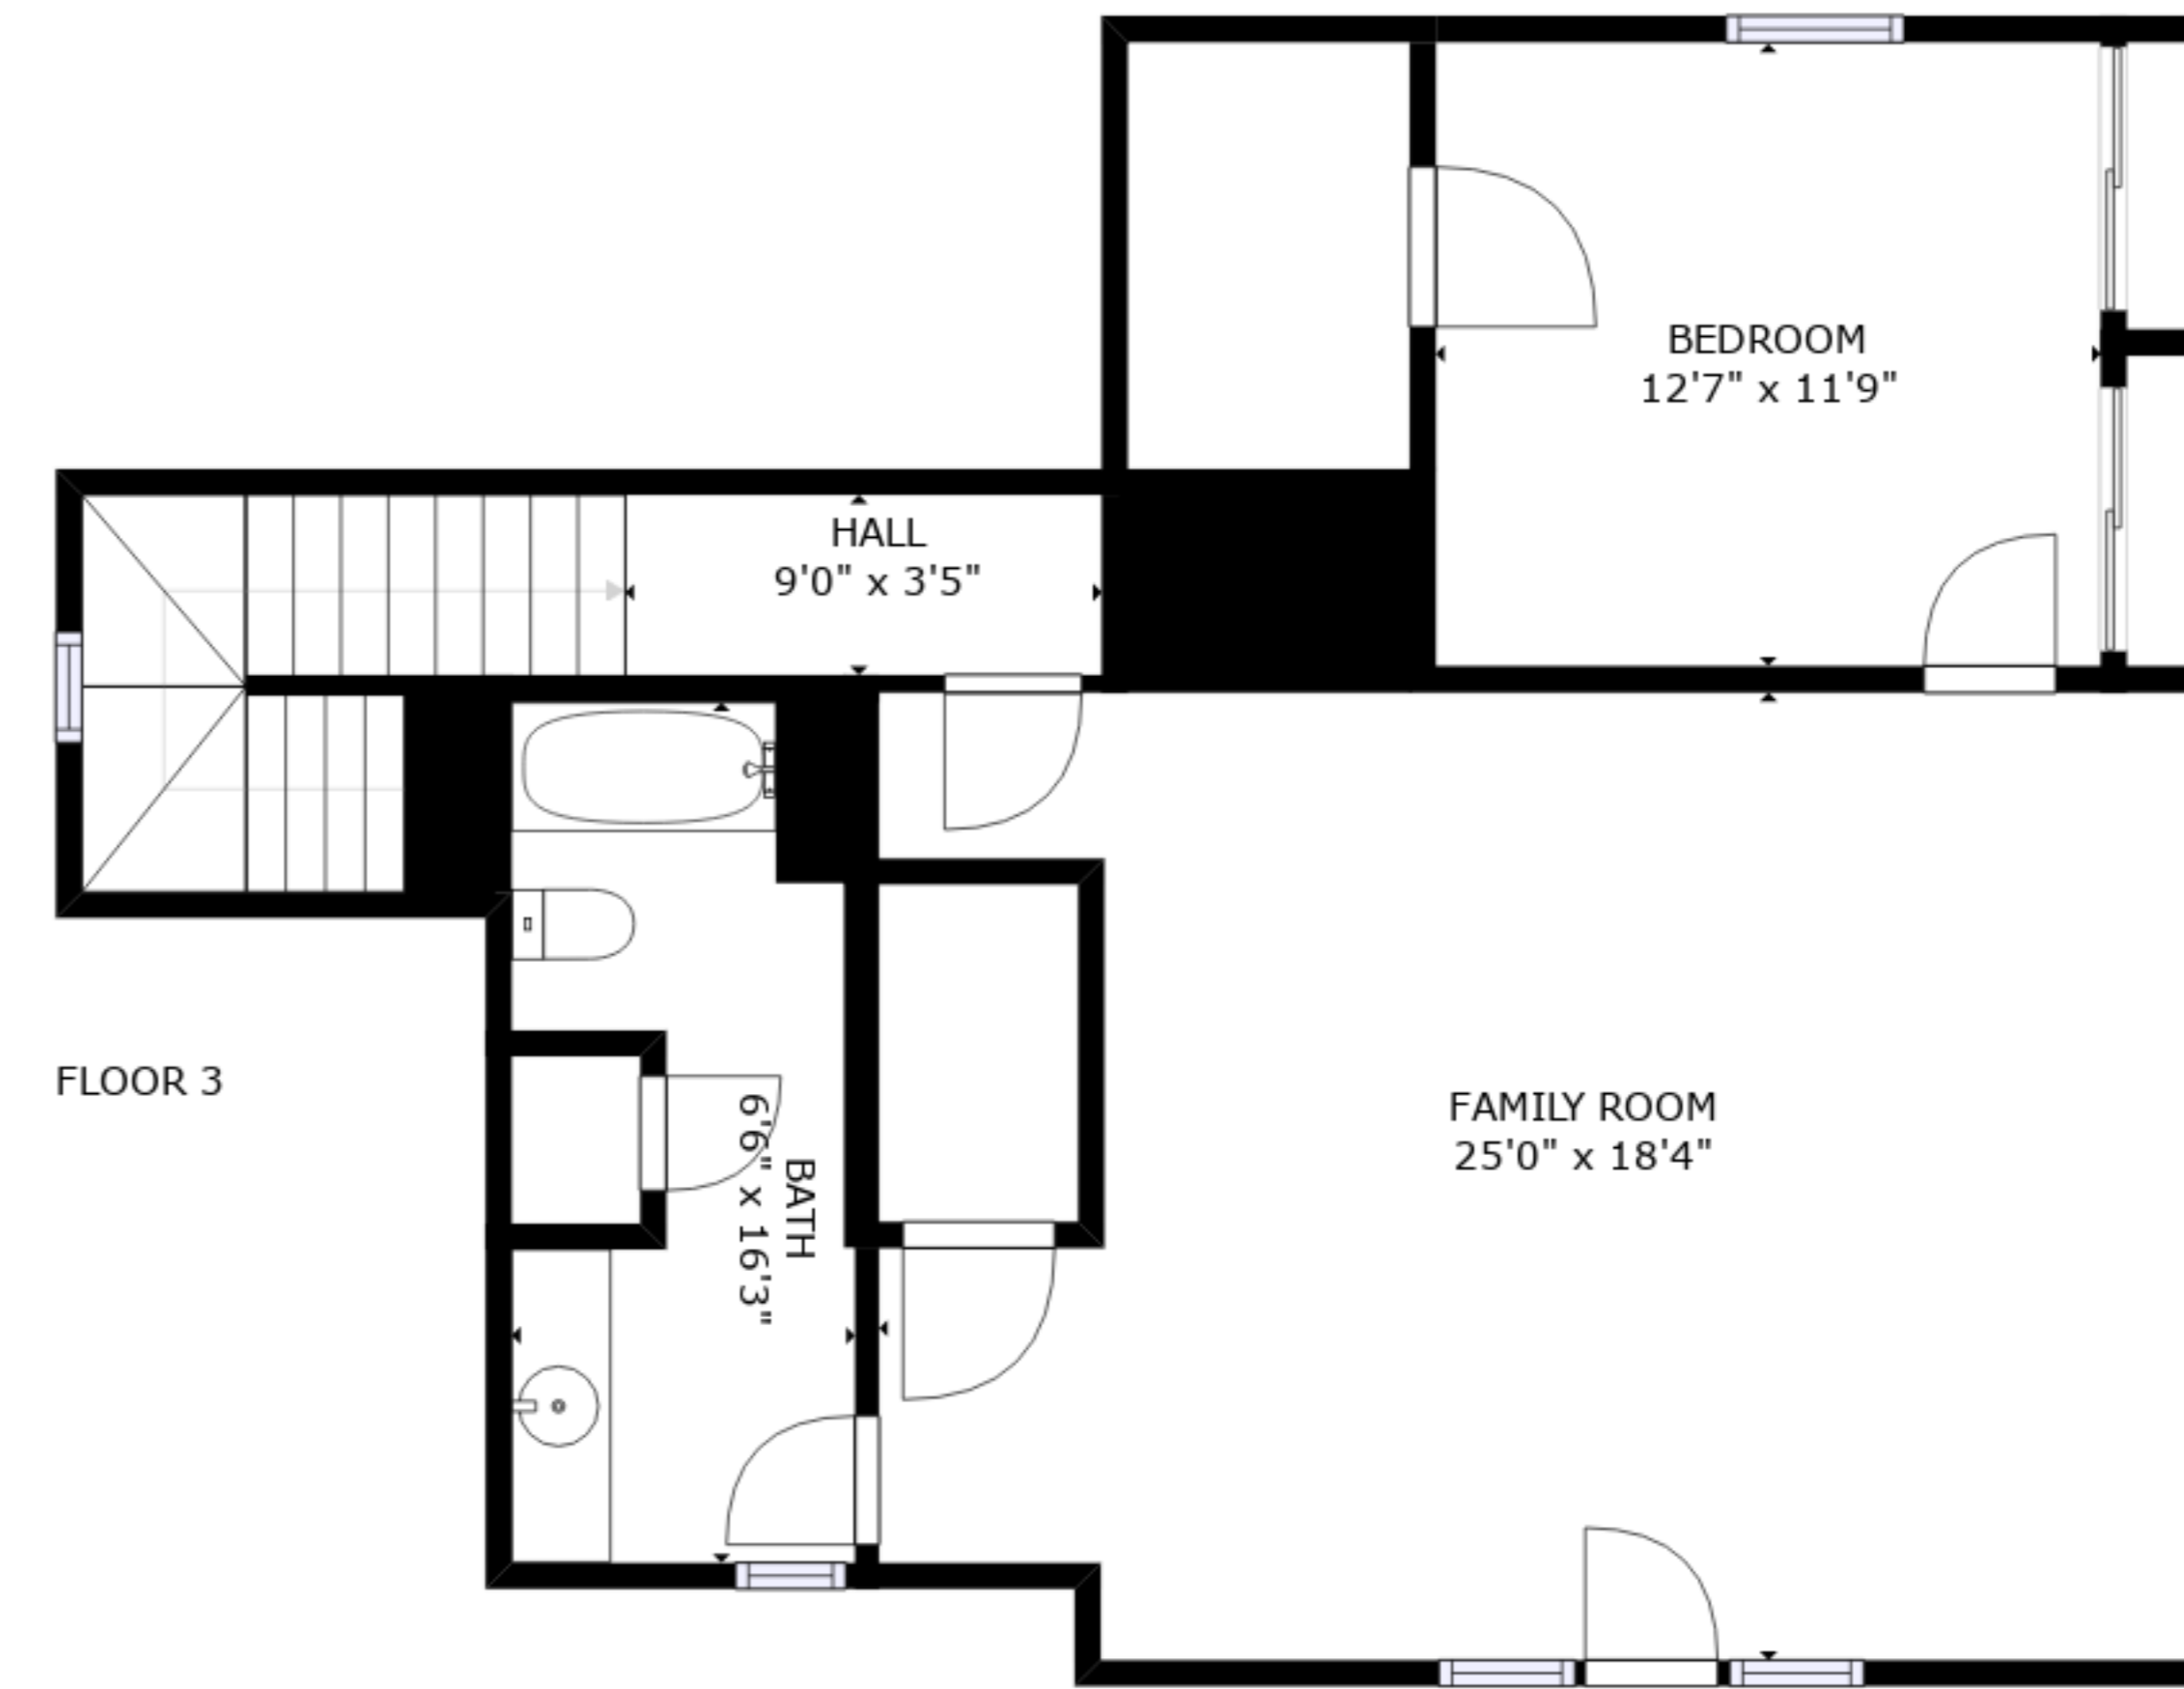

FLOOR 2

FLOOR 3

FLOOR 1

GROSS INTERNAL AREA
 FLOOR 1: 1179 sq. ft, FLOOR 2: 1630 sq. ft
 FLOOR 3: 918 sq. ft, EXCLUDED AREAS:
 PORCH: 182 sq. ft
 TOTAL: 3727 sq. ft

SIZES AND DIMENSIONS ARE APPROXIMATE, ACTUAL MAY VARY.