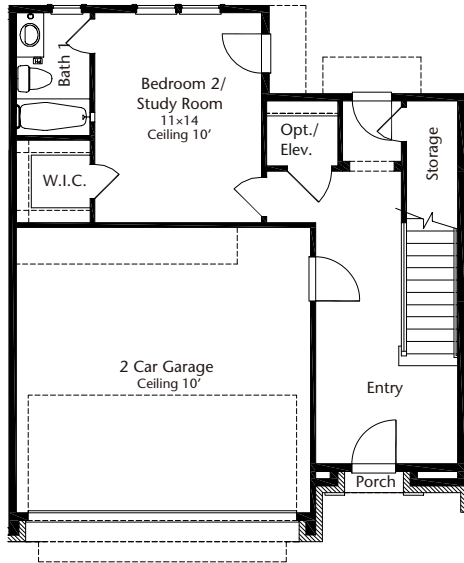

**LOVETT
HOMES**

A Refined Tradition Since 1980

Floorplan

Austin Rowhouses 2

3,270 sq. ft.

3 bedrooms / 3-1/2 baths

First Floor 565 Sq.Ft.

Second Floor 959 Sq.Ft.

Third Floor 1046 Sq.Ft.

Fourth Floor 700 Sq.Ft.

lovetthomes.com

All prices, features and plans are subject to change without notice. Square footage is approximate. No representation or warranties either expressed or implied are made as to the accuracy of the information herein or with respect to the suitability, usability, merchantability or conditions of any property herein described. All rights Reserved. LovettHomes 2013