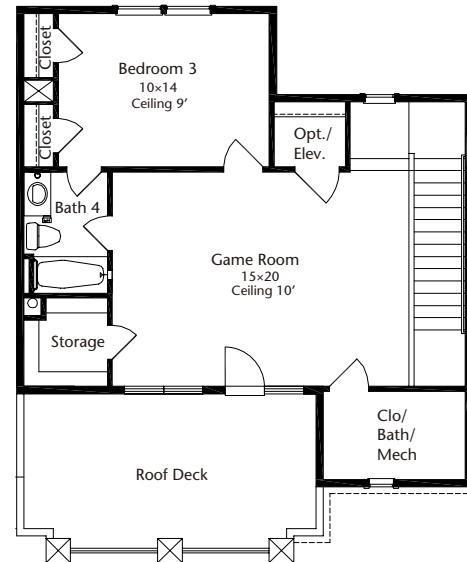

**LOVETT
HOMES**

A Refined Tradition Since 1980

Floorplan

Austin Rowhouses 2

3,270 sq. ft.

3 bedrooms / 3-1/2 baths

First Floor 565 Sq.Ft.

Second Floor 959 Sq.Ft.

Third Floor 1046 Sq.Ft.

Fourth Floor 700 Sq.Ft.

lovetthomes.com

All prices, features and plans are subject to change without notice. Square footage is approximate. No representation or warranties either expressed or implied are made as to the accuracy of the information herein or with respect to the suitability, usability, merchantability or conditions of any property herein described. All rights Reserved. LovettHomes 2013