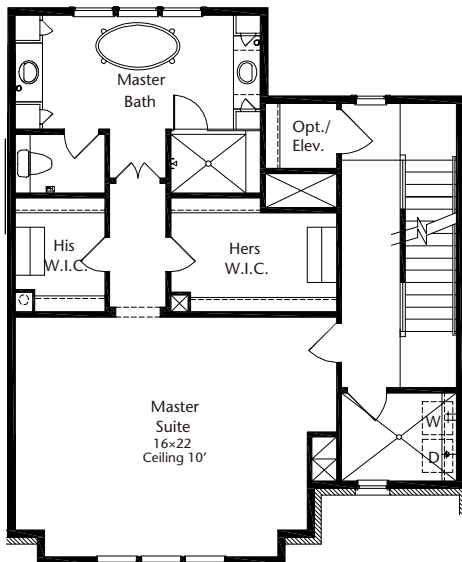

**LOVETT
HOMES**

A Refined Tradition Since 1980

Floorplan

Austin Rowhouses 2

3,270 sq. ft.

3 bedrooms / 3-1/2 baths

First Floor 565 Sq.Ft.

Second Floor 959 Sq.Ft.

Third Floor 1046 Sq.Ft.

Fourth Floor 700 Sq.Ft.

lovetthomes.com

All prices, features and plans are subject to change without notice. Square footage is approximate. No representation or warranties either expressed or implied are made as to the accuracy of the information herein or with respect to the suitability, usability, merchantability or conditions of any property herein described. All rights Reserved. LovettHomes 2013