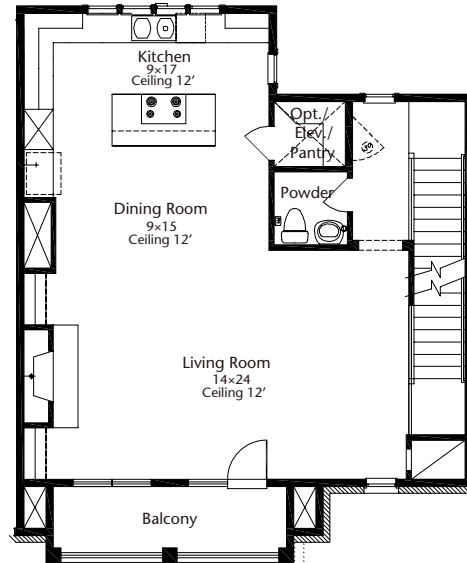

**LOVETT
HOMES**

A Refined Tradition Since 1980

Floorplan

Austin Rowhouses 2

3,270 sq. ft.

3 bedrooms / 3-1/2 baths

First Floor 565 Sq.Ft.

Second Floor 959 Sq.Ft.

Third Floor 1046 Sq.Ft.

Fourth Floor 700 Sq.Ft.

lovetthomes.com

All prices, features and plans are subject to change without notice. Square footage is approximate. No representation or warranties either expressed or implied are made as to the accuracy of the information herein or with respect to the suitability, usability, merchantability or conditions of any property herein described. All rights Reserved. LovettHomes 2013