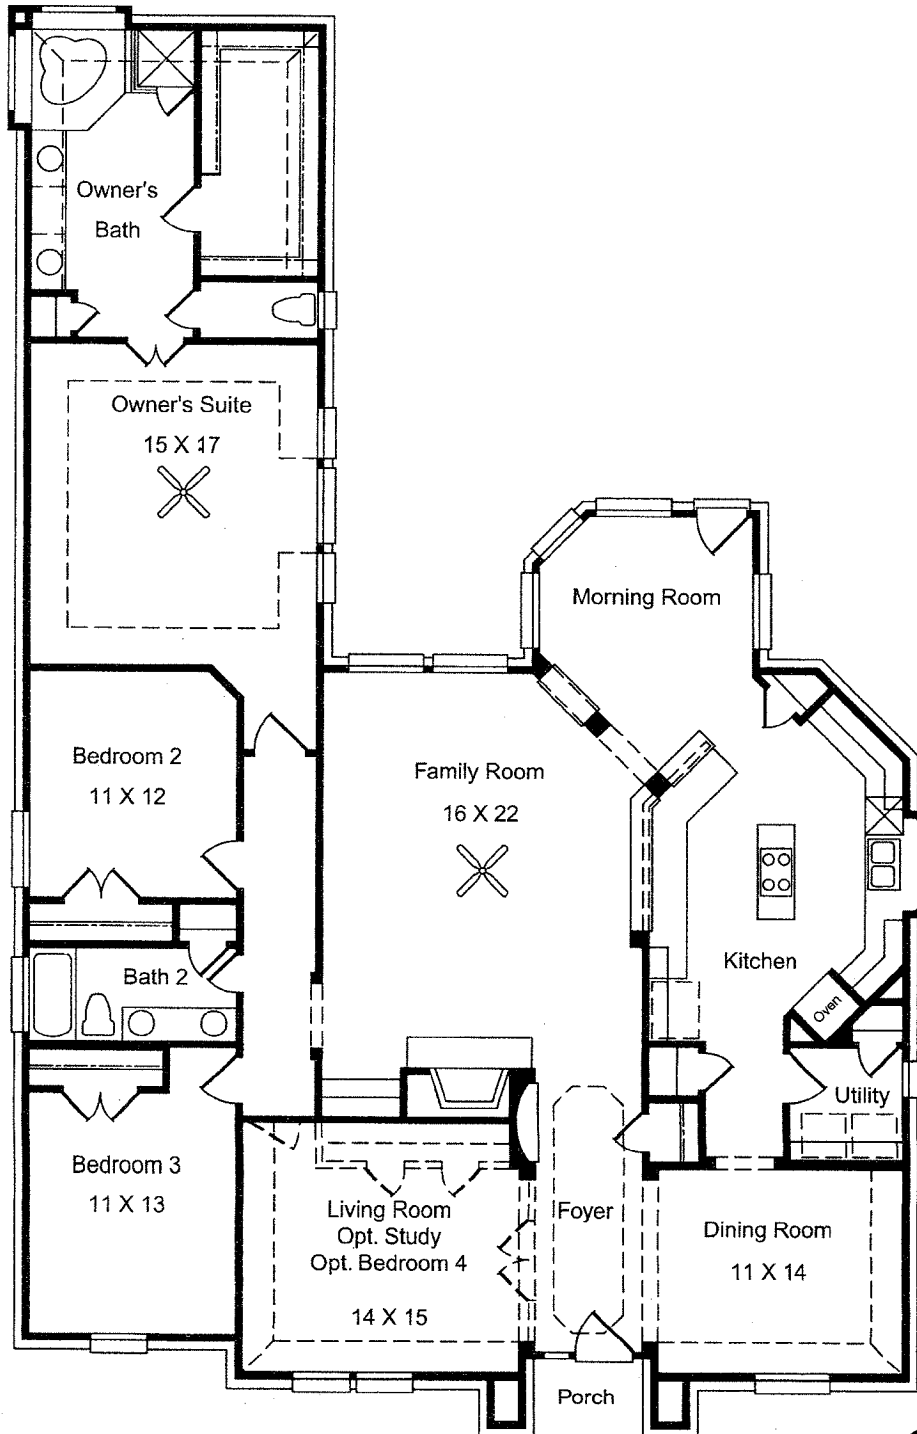

ABERDEEN

Floorplan Design

2,502 Square Feet

3 Bedrooms, 2 Baths

Featuring both Formals and
a Morning Room, Island Kitchen
Optional Study or 4th Bedroom

IMEDIA