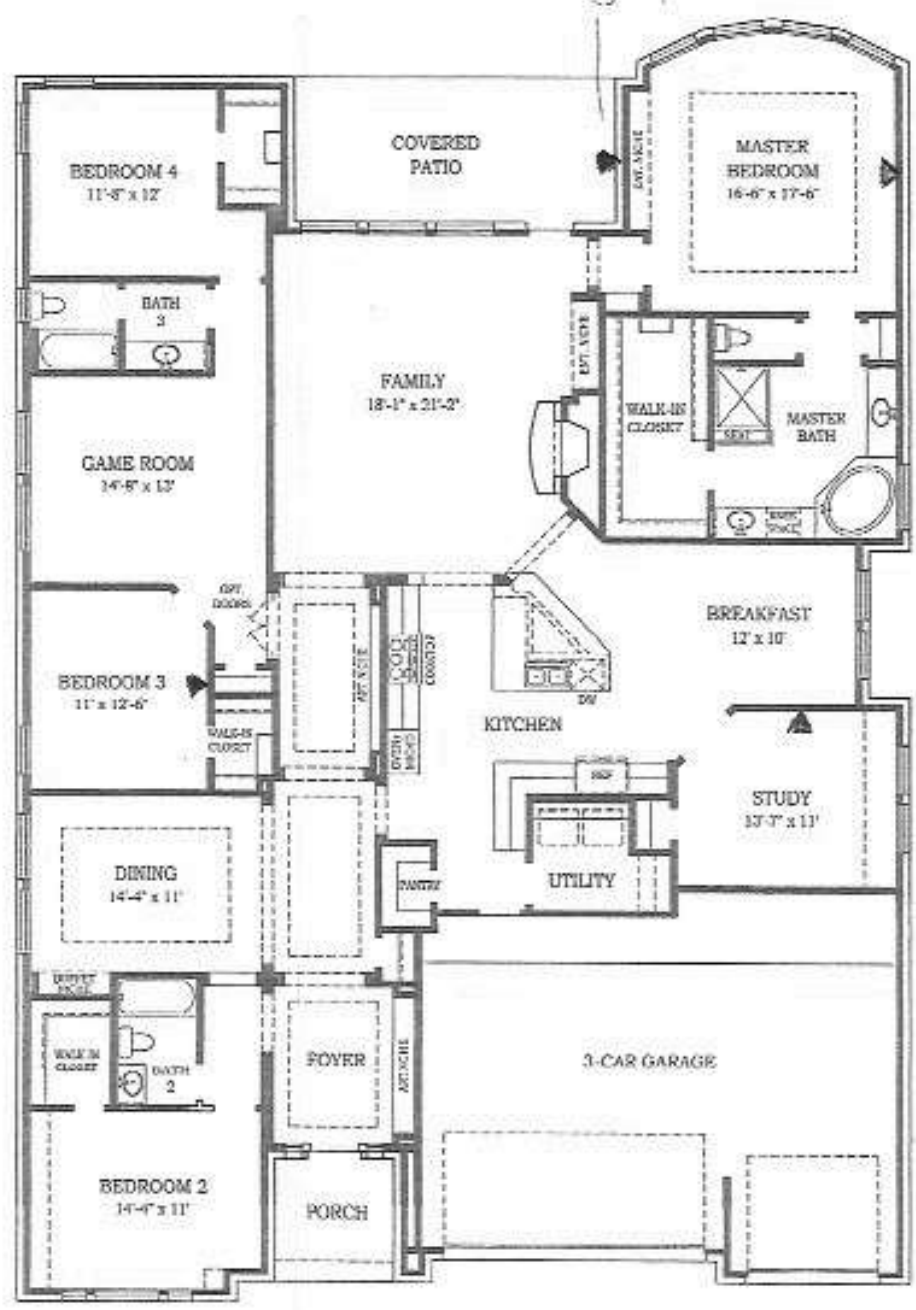

Sign *[Signature]* date 5/11/13
Sign *Carla Aguado*

Aguado
4 Century Terrace

Plan 2392 • **Maison** 3,205 sq. ft.

Square footage and room dimensions are approximate and may vary per elevation. Window placement, roof line and porches may also vary by elevation. Plans, features, prices and availability are subject to change without notice.
Print Date: 6/4/12