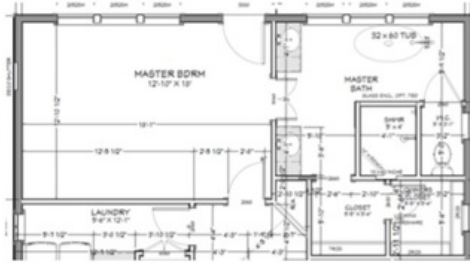

Master Bath / Master Bedroom

Bathroom Paint: Walls & Trim (Door casing & Baseboards) to match Highland Gray cabinet color, Ceiling in Extra white SW 7006
Bedroom Paint: Walls, Trim (Door casing & Baseboards), Ceiling in Extra white SW 7006
Tile/Flooring: Shower surround in Emser Sculpture 12x24 matte in Vertical Stacked layout (Tile to ceiling). Shower floor in Emser Sculpture 12x24 matte cut in 4x4 pieces, Bathroom floor in Ascension outland collection in color Chesapeake
Cabinets: Milan cabinet style in Highland gray
Countertops: Yellowstone Everest white quartz with a 1 1/2" straight polish edge
Hardware: Top Knobs Nouveau III Square Bar pull & Knob in Polished Chrome, Gatco Channel (2) towel rings, (1) tissue holder, & (1) towel bar in Polished Chrome
Bathroom Lighting/ Bedroom Fan: Bathroom lighting Recess can above each sink, Bedroom Fan Minka Aire Roto 53" 3 blade ceiling fan in Brushed Aluminum with wall switch (Not remote)
Plumbing: Kohler Tempered Single Handle Monoblock bathroom Sink faucet in Polished Chrome, Kohler Caxton Undermount Bathroom Sink in White, Kohler Wellworth 1.28 gpf Elongated Toilet in White, Kohler Tempered Single Handle Pressure Balancing valve Faucet Trim in Polished Chrome, Kohler Tempered two handle roman tub faucet in polished chrome, Kohler Archer 66x32 soaker drop in tub in white

1/2 Bath