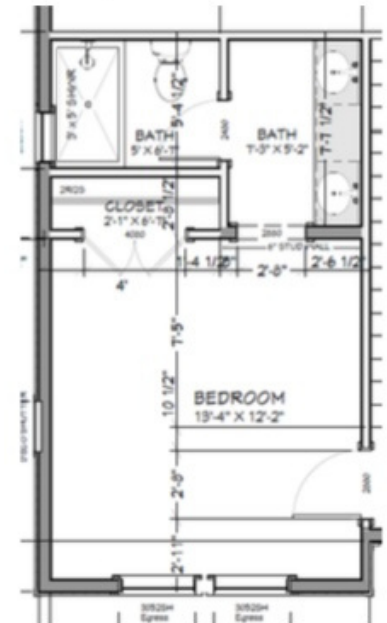

Bathroom Paint: Walls & Trim (Door casing & Baseboards) to match Highland Gray cabinet color, Ceiling in Extra white SW 7006
Bedroom Paint: Walls, Trim (Door casing & Baseboards), Ceiling in Extra white SW 7006
Tile/ Flooring: Shower surround in Emser Sculpture Matte 12x24 in Vertical Stacked joint layout (Tile to ceiling), Shower floor in Emser Sculpture Matte 12x24 cut down in 4x4 pieces, Bathroom floor in Ascension outland collection in color Chesapeake
Cabinets: Milan cabinet style in Highland gray
Countertops: Yellowstone Everest white quartz with a 1 1/2" straight polish edge
Hardware: Top Knobs Nouveau III Square Bar pull & Knob in Polished Chrome, Gatco Channel (2) towel rings, (1) tissue holder, & (1) Towel bar in Polished Chrome
Bathroom Lighting/ Bedroom Fan: 6" flush mount disc in white per vanity (AQD630WH), Bedroom Fan Minka Aire Roto 53" 3 blade ceiling fan in Brushed Aluminum with wall switch (Not remote)
Plumbing: Kohler Tempered Single Handle Monoblock bathroom Sink faucet in Polished Chrome, Kohler Caxton Undermount Bathroom Sink in White, Kohler Wellworth 1.28 gpf Elongated Toilet in White, Kohler Tempered Single Handle Pressure Balancing Valve Faucet Trim in Polished Chrome