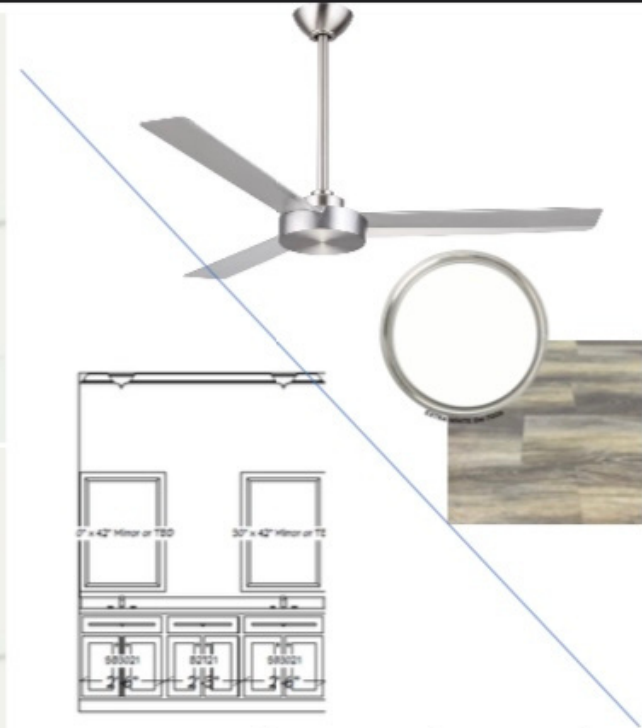

Bath 2 (Shower) / Bedroom 2