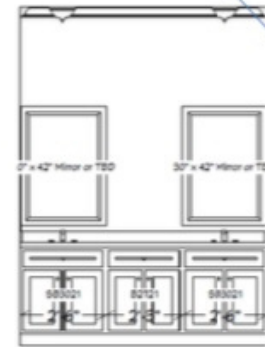

Bath 2 (Shower) / Bedroom 2