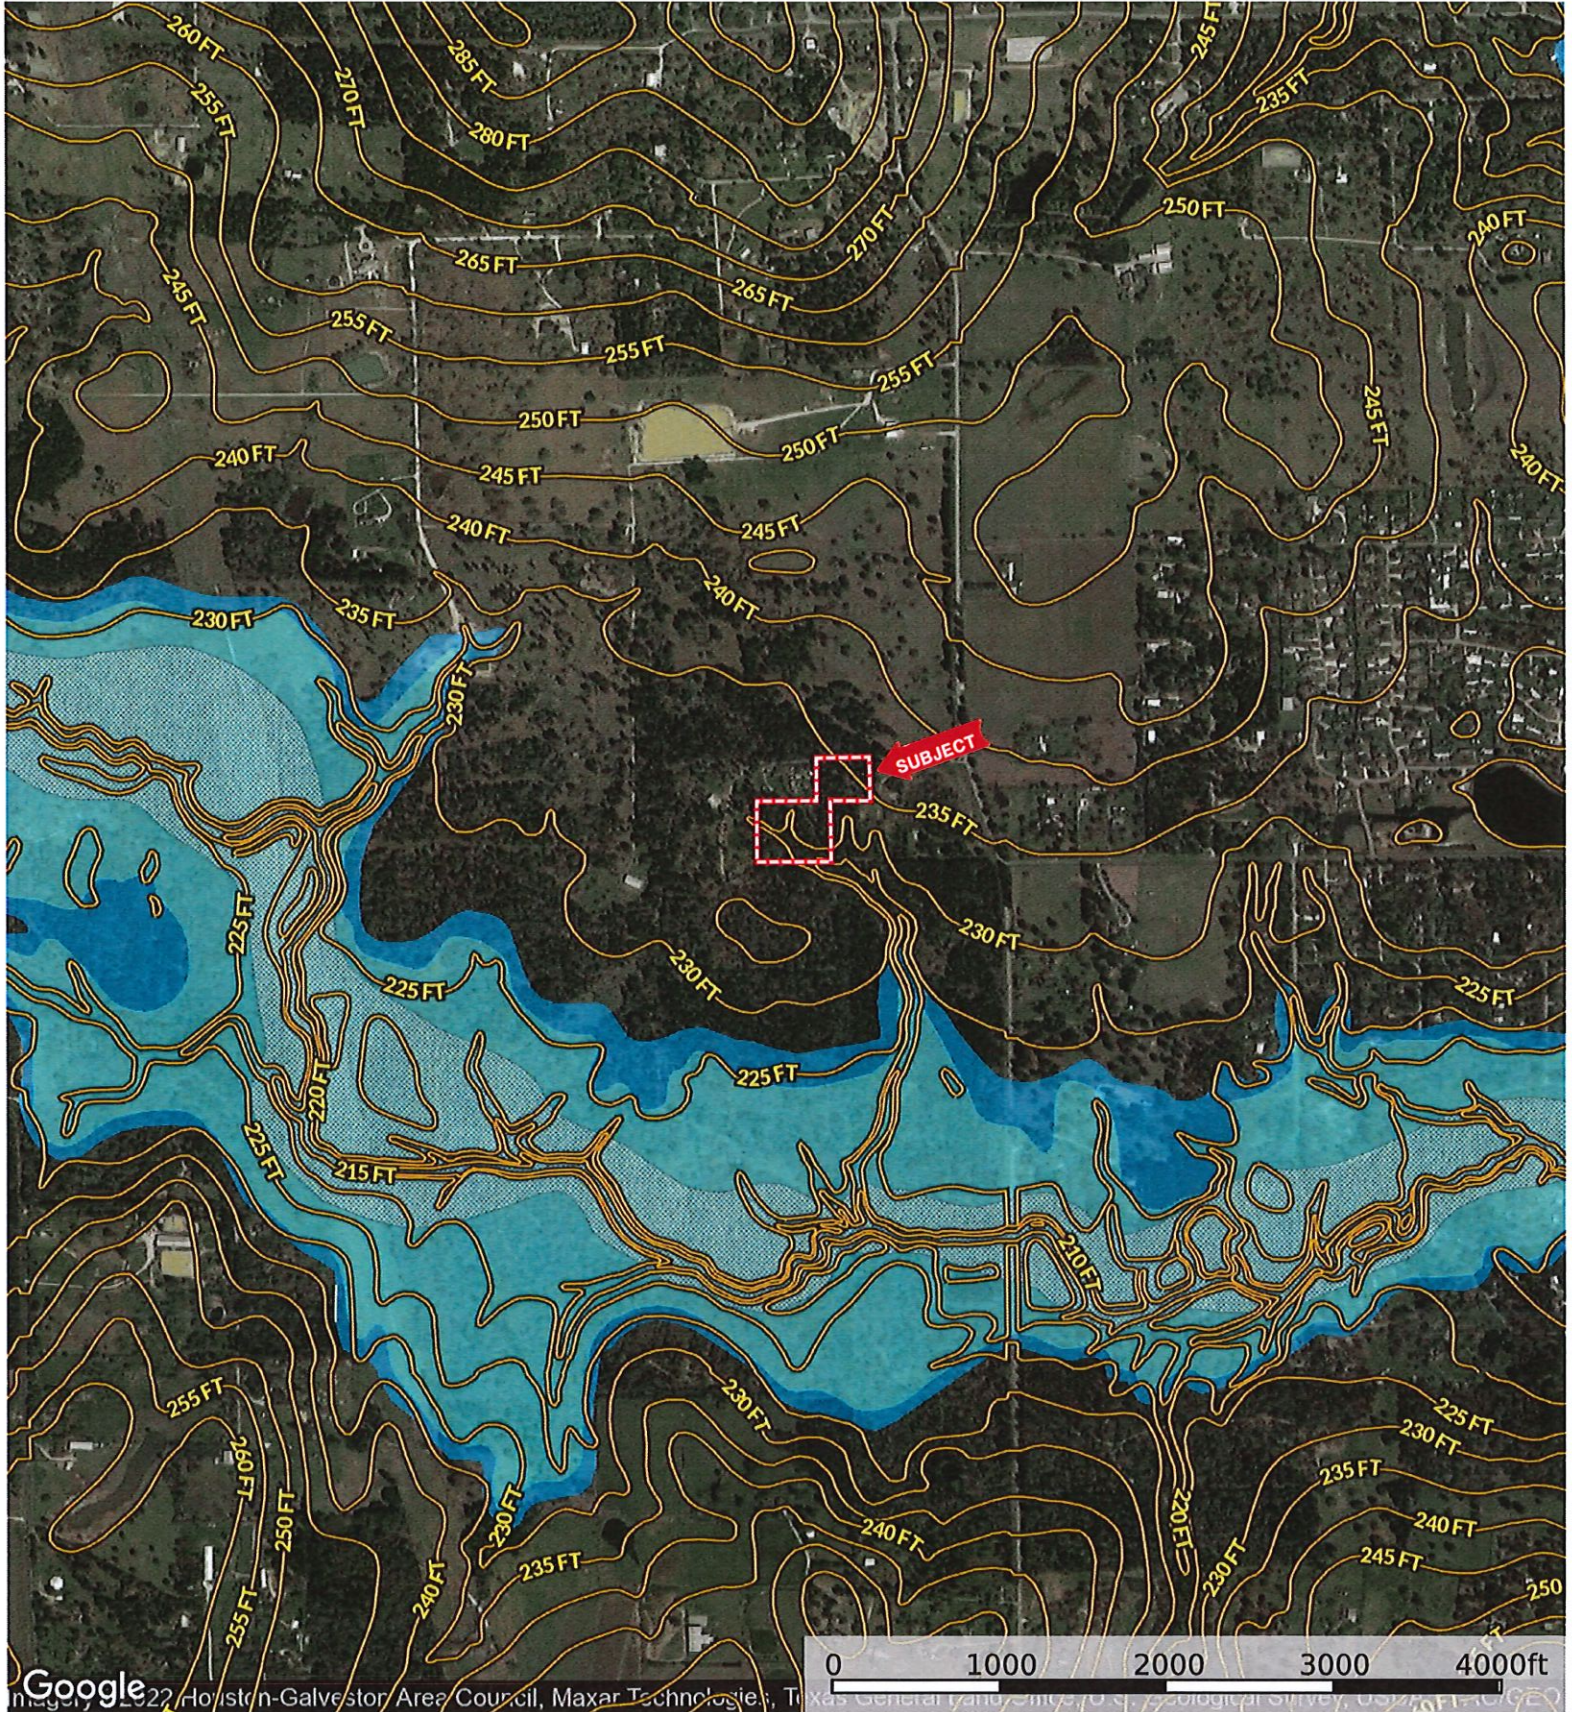

Macedonia Rd.
Waller County, Texas, AC +/-

 Boundary

Macedonia Rd.
Waller County, Texas, AC +/-

 Boundary

 The information contained herein was obtained from sources deemed to be reliable. MapRight Services makes no warranties or guarantees as to the completeness or accuracy hereof.

Macedonia Rd.
Waller County, Texas, AC +/-

- Boundary
- 100 Year Floodplain
- 500 Year Floodplain
- Floodway
- Special
- Unmapped/ Not Included