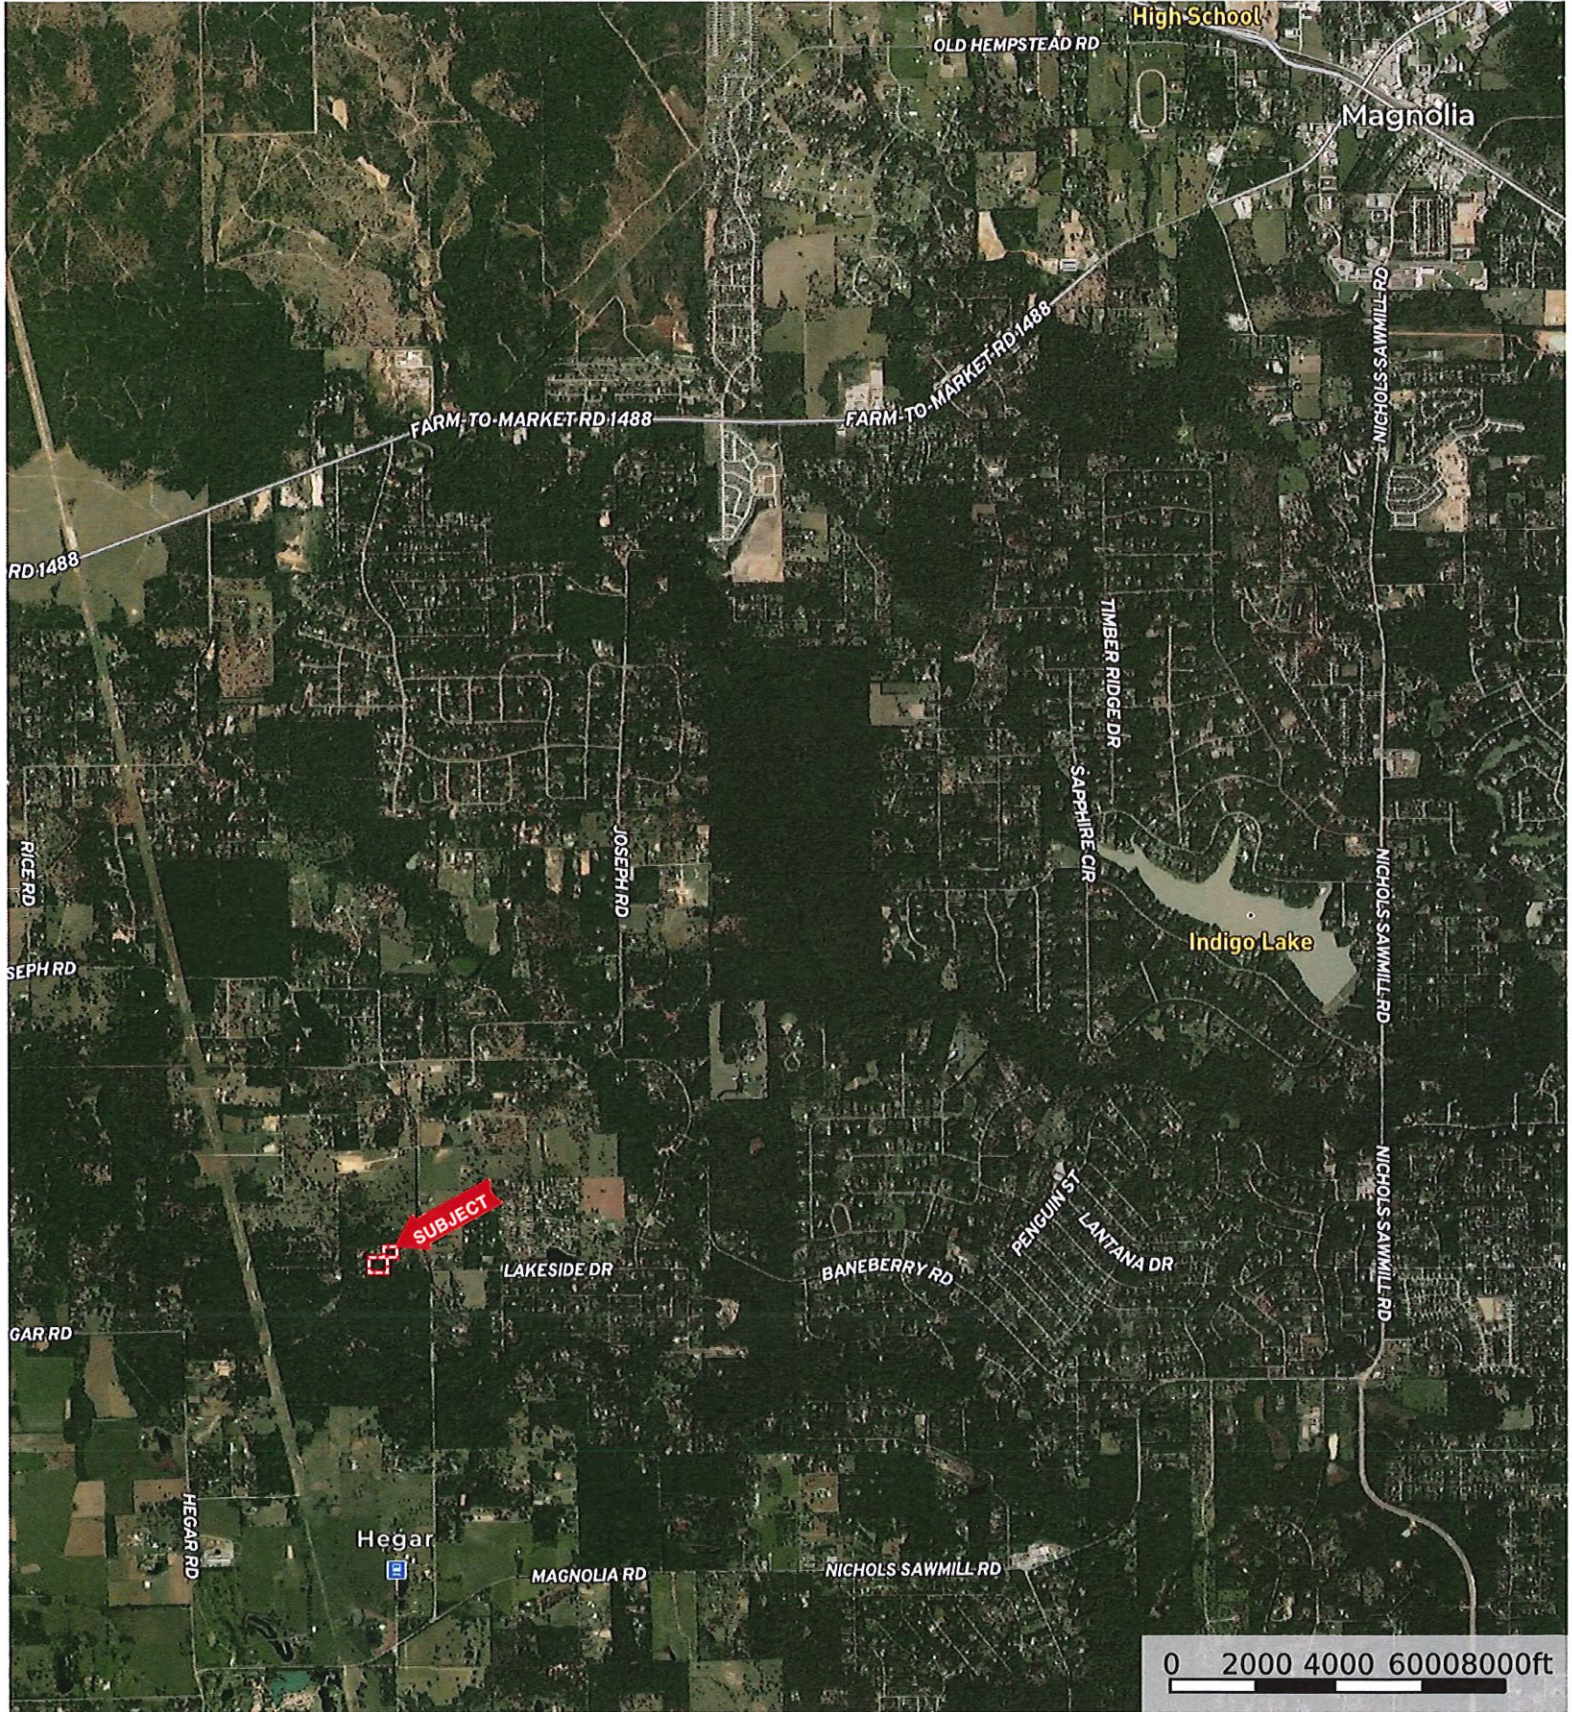

Macedonia Rd.
Waller County, Texas, AC +/-

 Boundary

Macedonia Rd.
Waller County, Texas, AC +/-

 Boundary

 The information contained herein was obtained from sources deemed to be reliable. MapRight Services makes no warranties or guarantees as to the completeness or accuracy hereof.

Macedonia Rd.
Waller County, Texas, AC +/-

- Boundary
- 100 Year Floodplain
- 500 Year Floodplain
- Floodway
- Special
- Unmapped/ Not Included