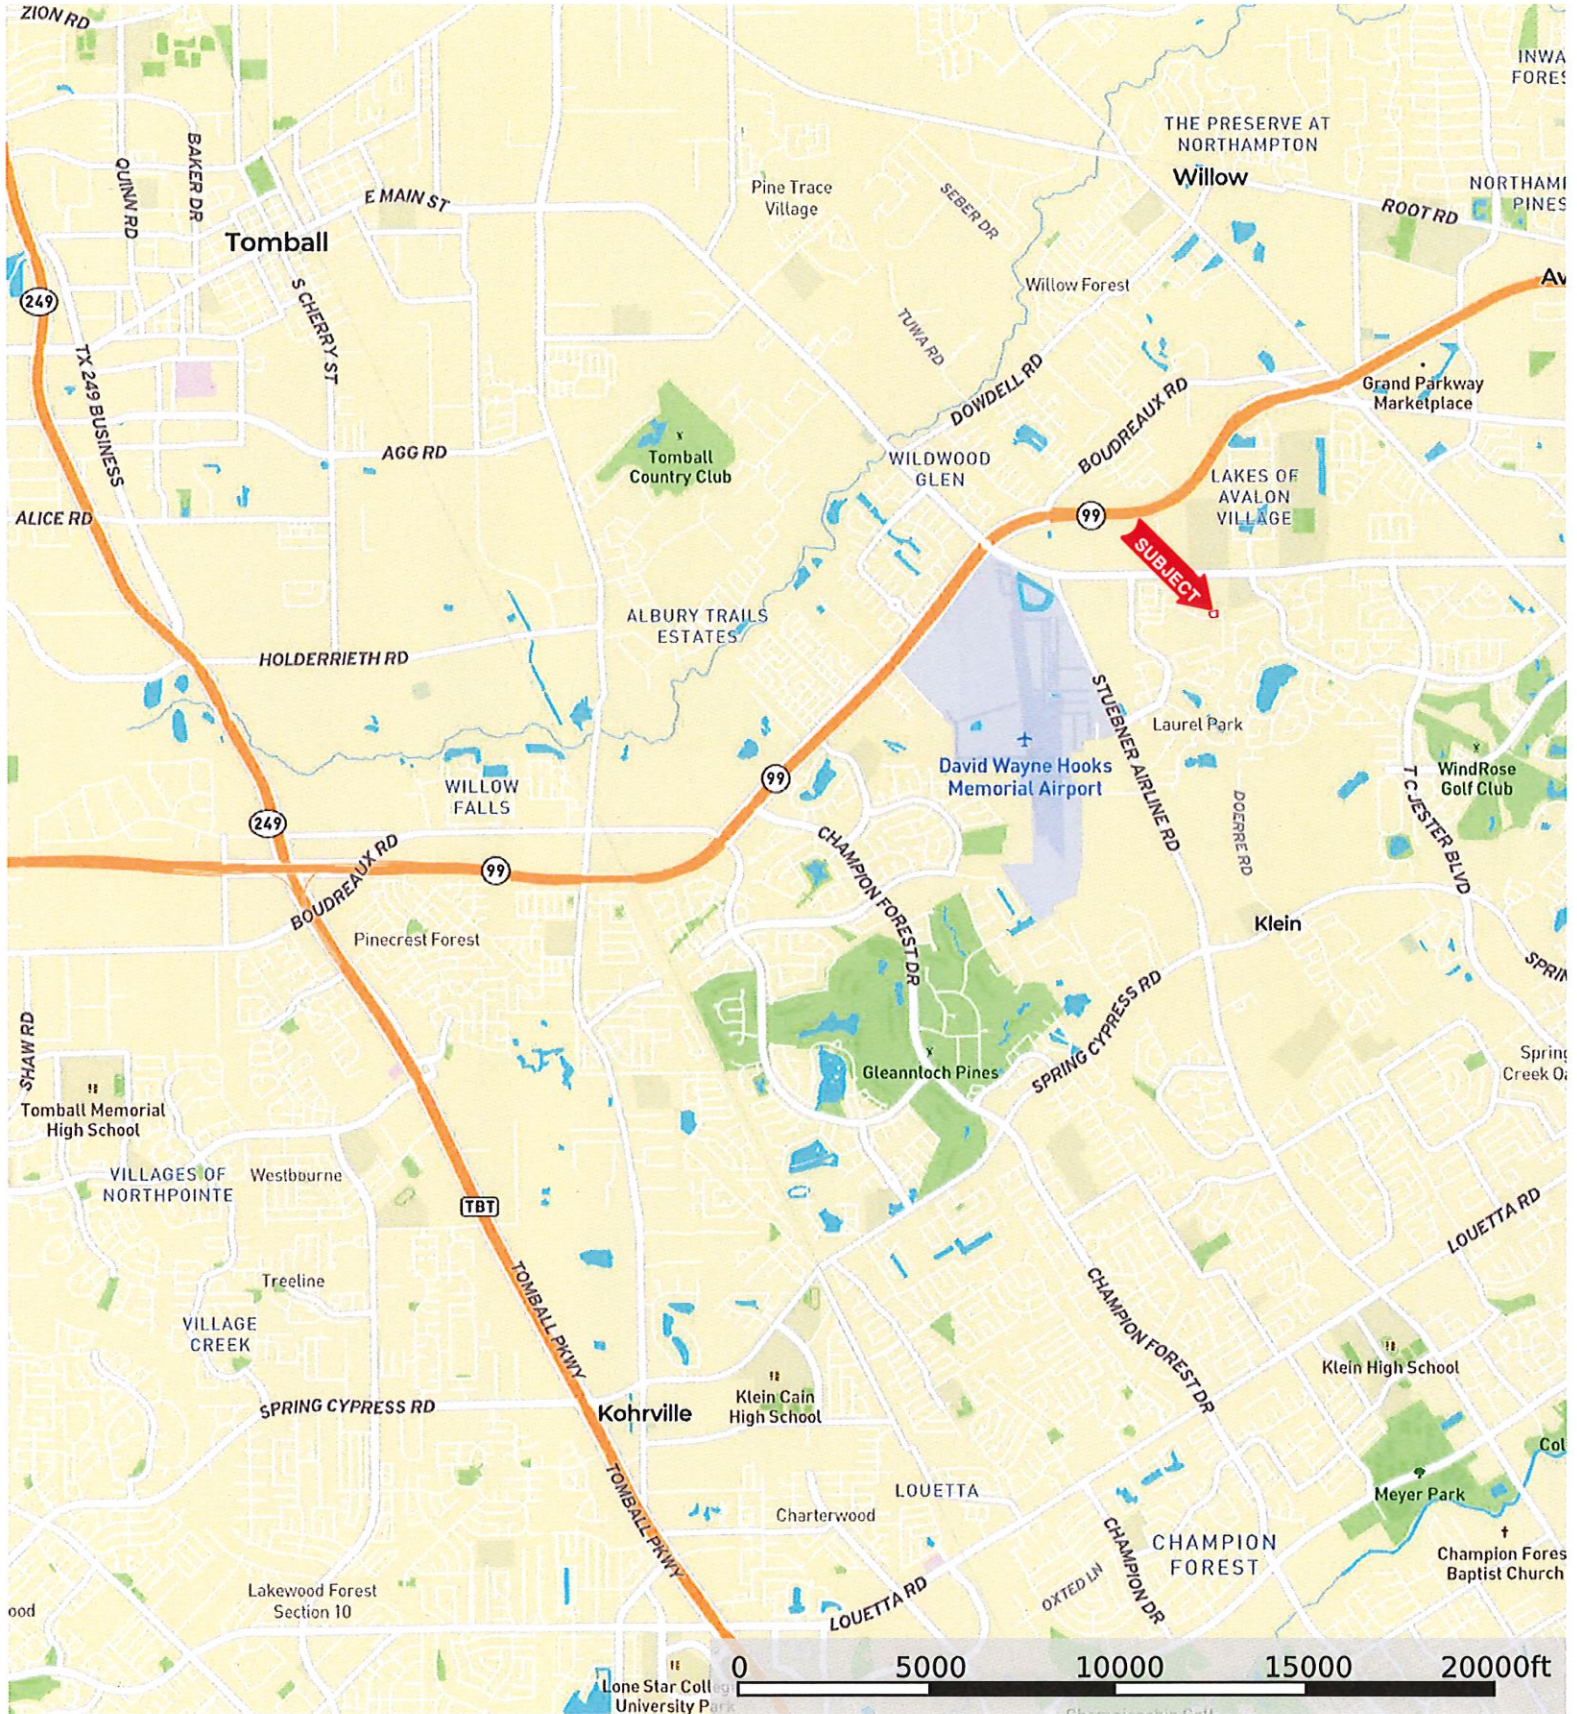

21002 Coastal Springs Dr.  
Harris County, Texas, AC +/-

Boundary

21002 Coastal Springs Dr.  
Harris County, Texas, AC +/-

 Boundary

21002 Coastal Springs Dr.  
Harris County, Texas, AC +/-

Google

0 20 40 60 80ft  
Imagery ©2022 Maxar Technologies

 Boundary

 The information contained herein was obtained from sources deemed to be reliable. MapRight Services makes no warranties or guarantees as to the completeness or accuracy thereof.

21002 Coastal Springs Dr.  
 Harris County, Texas, AC +/-

- ▢ Boundary
- 100 Year Floodplain
- 500 Year Floodplain
- Floodway
- Special
- Unmapped/ Not Included

**M** The information contained herein was obtained from sources deemed to be reliable. MapRight Services makes no warranties or guarantees as to the completeness or accuracy thereof.