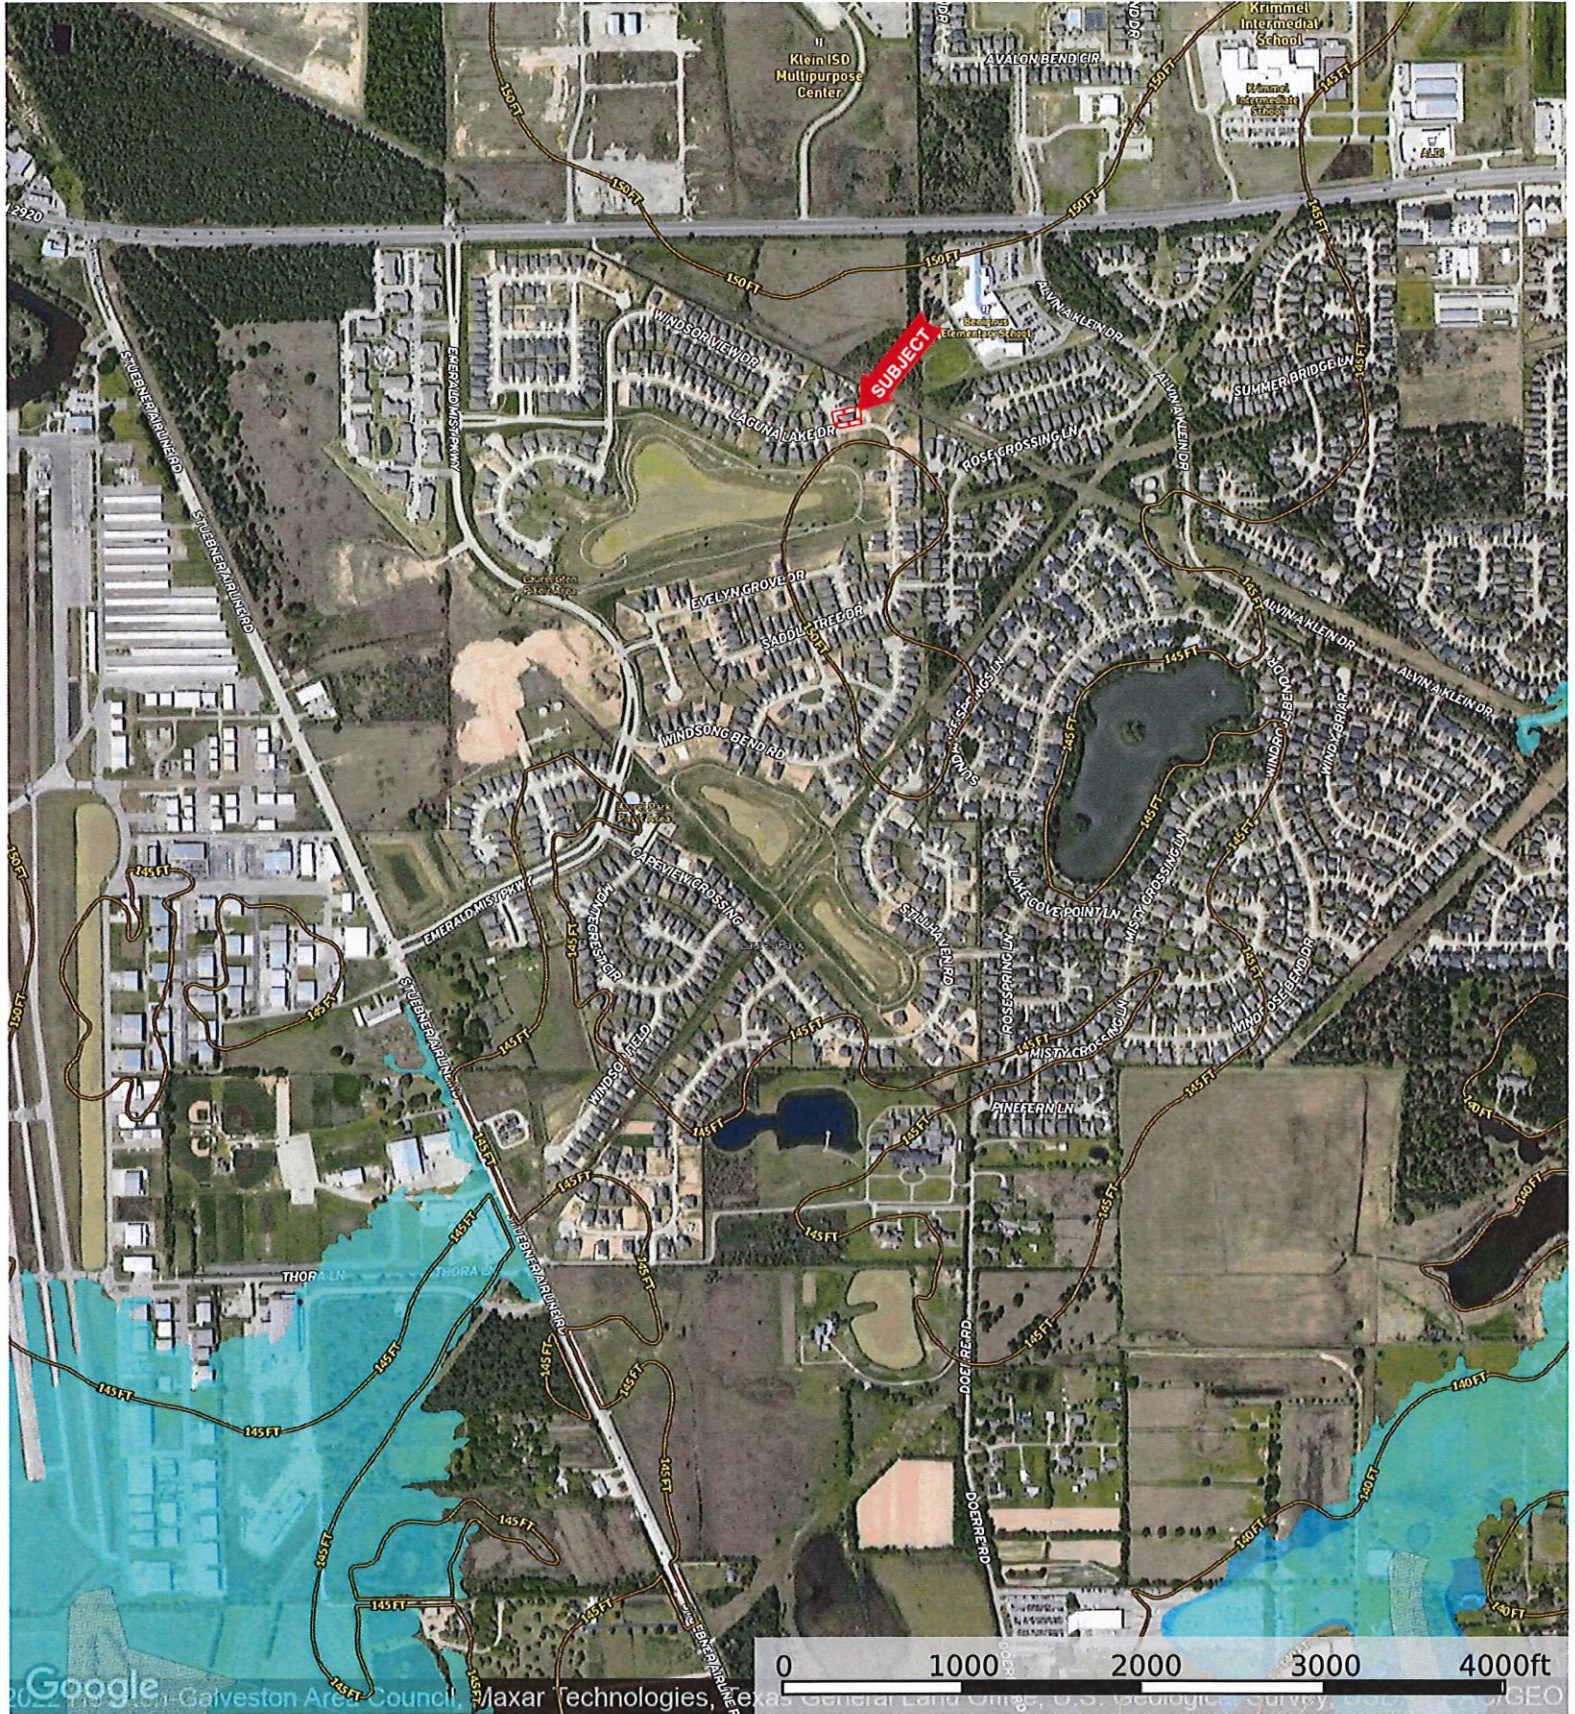

21002 Coastal Springs Dr.  
Harris County, Texas, AC +/-

Boundary

21002 Coastal Springs Dr.  
Harris County, Texas, AC +/-

 Boundary

21002 Coastal Springs Dr.  
Harris County, Texas, AC +/-

Google

0 20 40 60 80ft  
Imagery ©2022 Maxar Technologies

 Boundary

 The information contained herein was obtained from sources deemed to be reliable. MapRight Services makes no warranties or guarantees as to the completeness or accuracy thereof.

21002 Coastal Springs Dr.  
 Harris County, Texas, AC +/-

- ▢ Boundary
- 100 Year Floodplain
- 500 Year Floodplain
- Floodway
- Special
- Unmapped/ Not Included

**M** The information contained herein was obtained from sources deemed to be reliable. MapRight Services makes no warranties or guarantees as to the completeness or accuracy thereof.