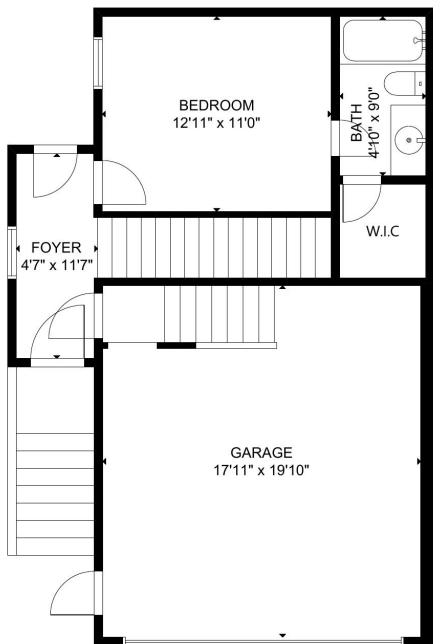

# 1245 Hobbs Reach Ln Houston TX 77008

FLOOR 1

FLOOR 2

FLOOR 3

GROSS INTERNAL AREA  
 TOTAL: 1,968 sq ft  
 FLOOR 1: 324 sq ft, FLOOR 2: 821 sq ft  
 FLOOR 3: 823 sq ft  
 EXCLUDED AREA: GARAGE: 356 sq ft  
 SIZE AND DIMENSIONS ARE APPROXIMATE, ACTUAL MAY VARY.