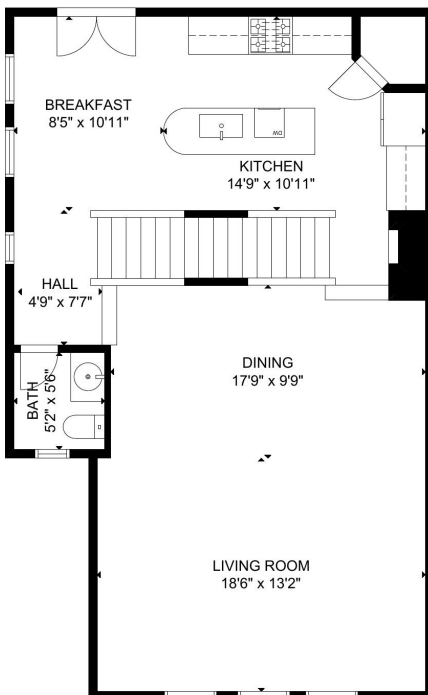

# 1245 Hobbs Reach Ln Houston TX 77008

FLOOR 1

FLOOR 2

FLOOR 3

GROSS INTERNAL AREA  
 TOTAL: 1,968 sq ft  
 FLOOR 1: 324 sq ft, FLOOR 2: 821 sq ft  
 FLOOR 3: 823 sq ft  
 EXCLUDED AREA: GARAGE: 356 sq ft  
 SIZE AND DIMENSIONS ARE APPROXIMATE, ACTUAL MAY VARY.