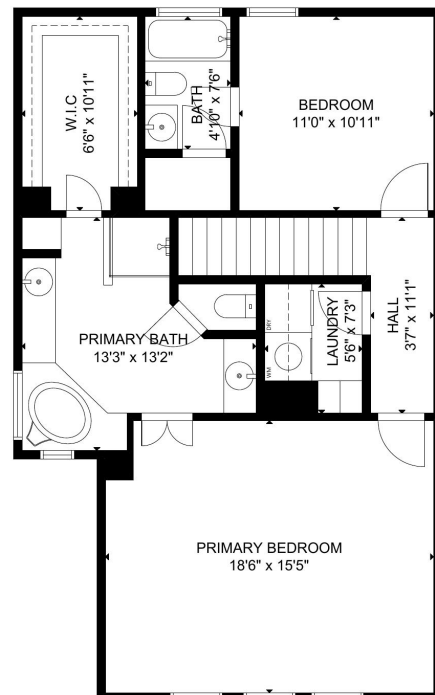

# 1245 Hobbs Reach Ln Houston TX 77008

FLOOR 1

FLOOR 2

FLOOR 3

GROSS INTERNAL AREA  
 TOTAL: 1,968 sq ft  
 FLOOR 1: 324 sq ft, FLOOR 2: 821 sq ft  
 FLOOR 3: 823 sq ft  
 EXCLUDED AREA: GARAGE: 356 sq ft  
 SIZE AND DIMENSIONS ARE APPROXIMATE, ACTUAL MAY VARY.