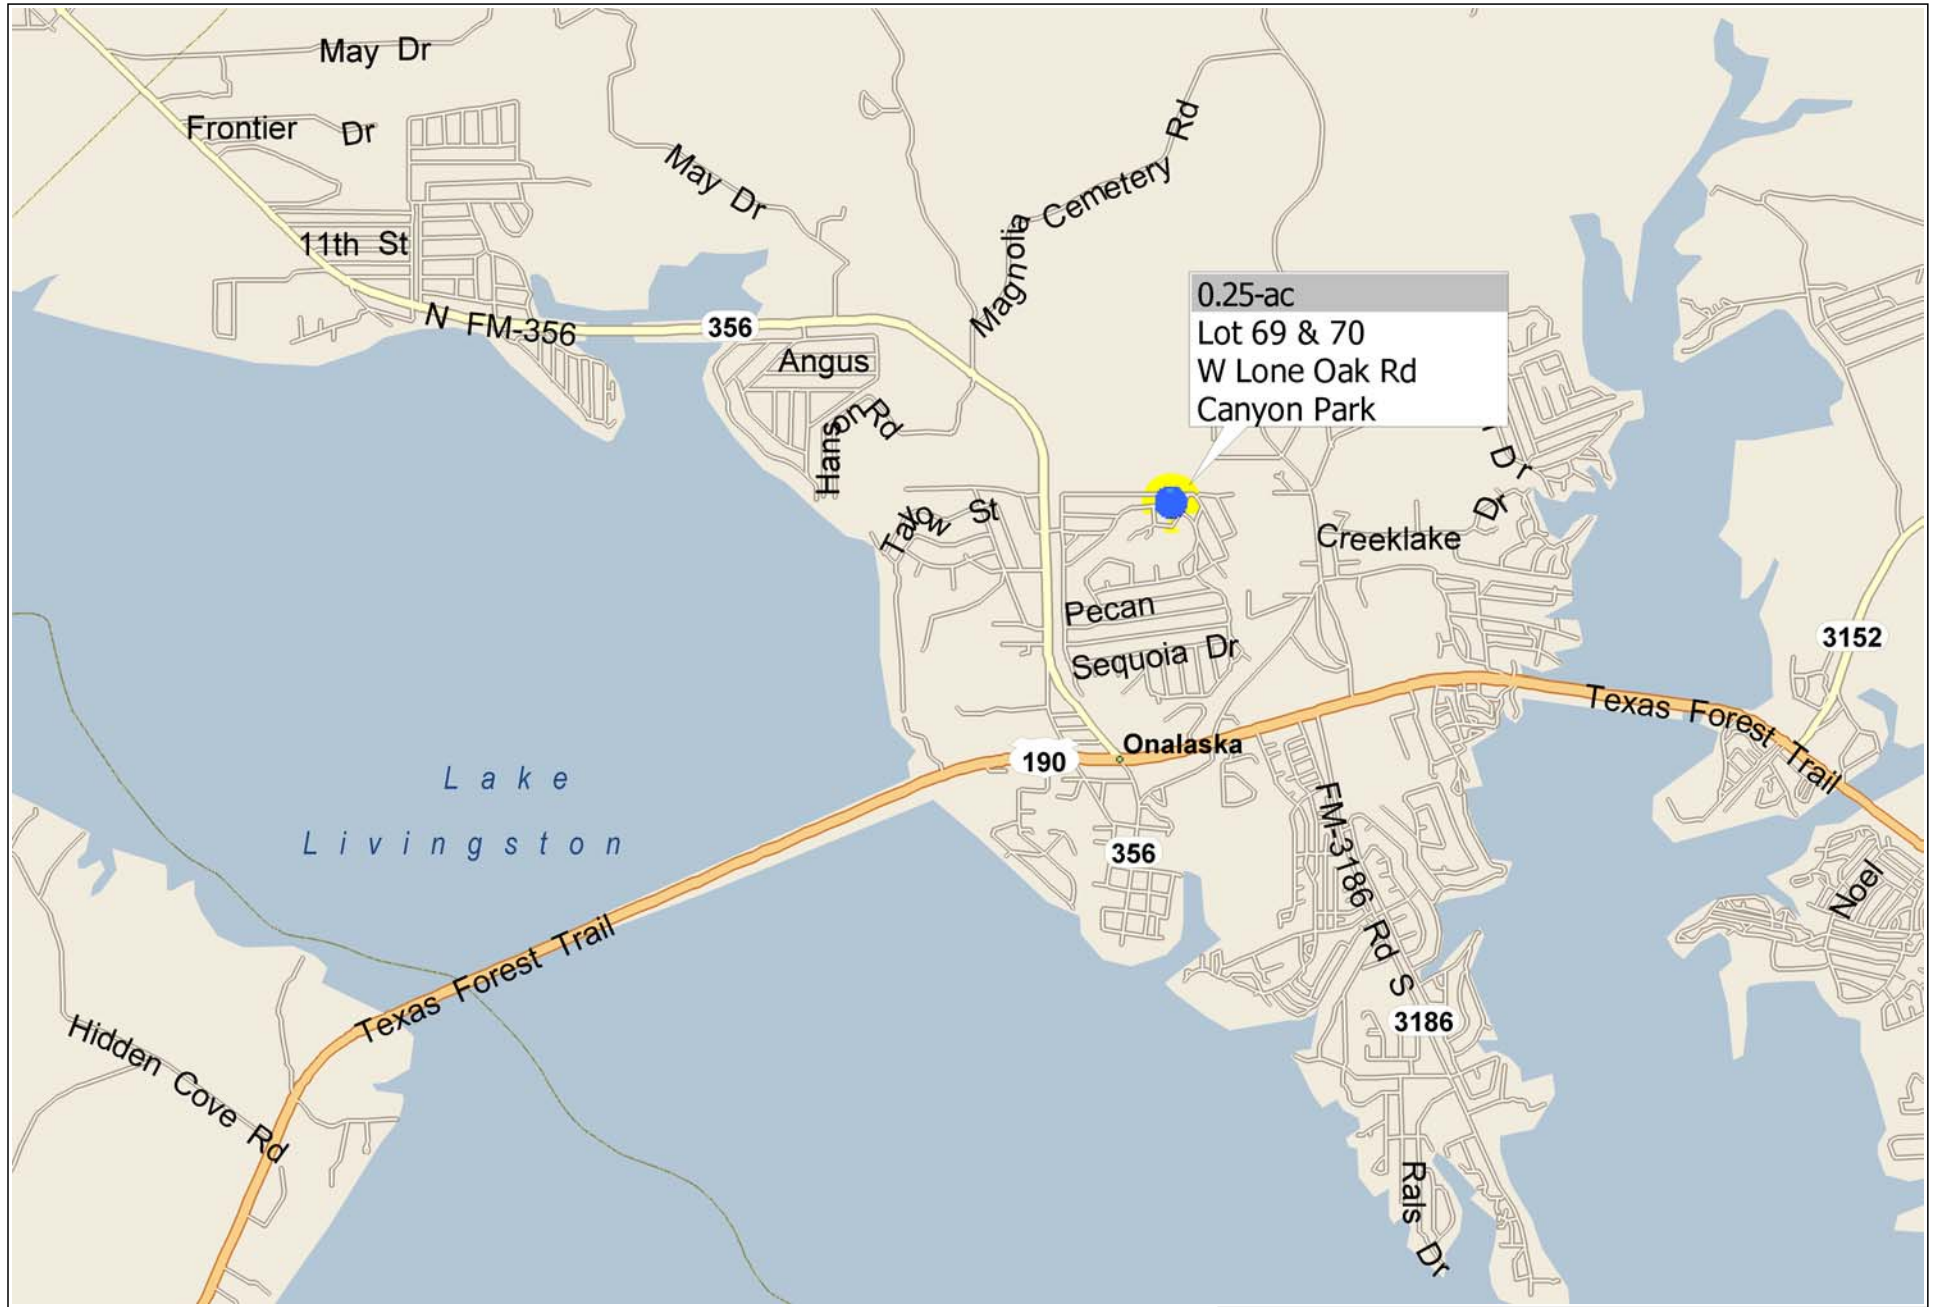

*** 0.25-ac *** Lot 69 & 70 W Lone Oak Rd ~ Canyon Park

220 FT

W LONE OAK RD

W LONE OAK RD

EL...

N CANYON DR

N CANYON DR

220 FT

LIVE OAK

RIM ROCK DR

N CANYON DR

220 FT

W LONE OAK RD

W LONE OAK RD

W LONE OAK RD

LIVE OAK

N CANYON DR

220 FT

W LONE OAK RD

W LONE OAK RD

LIVE OAK