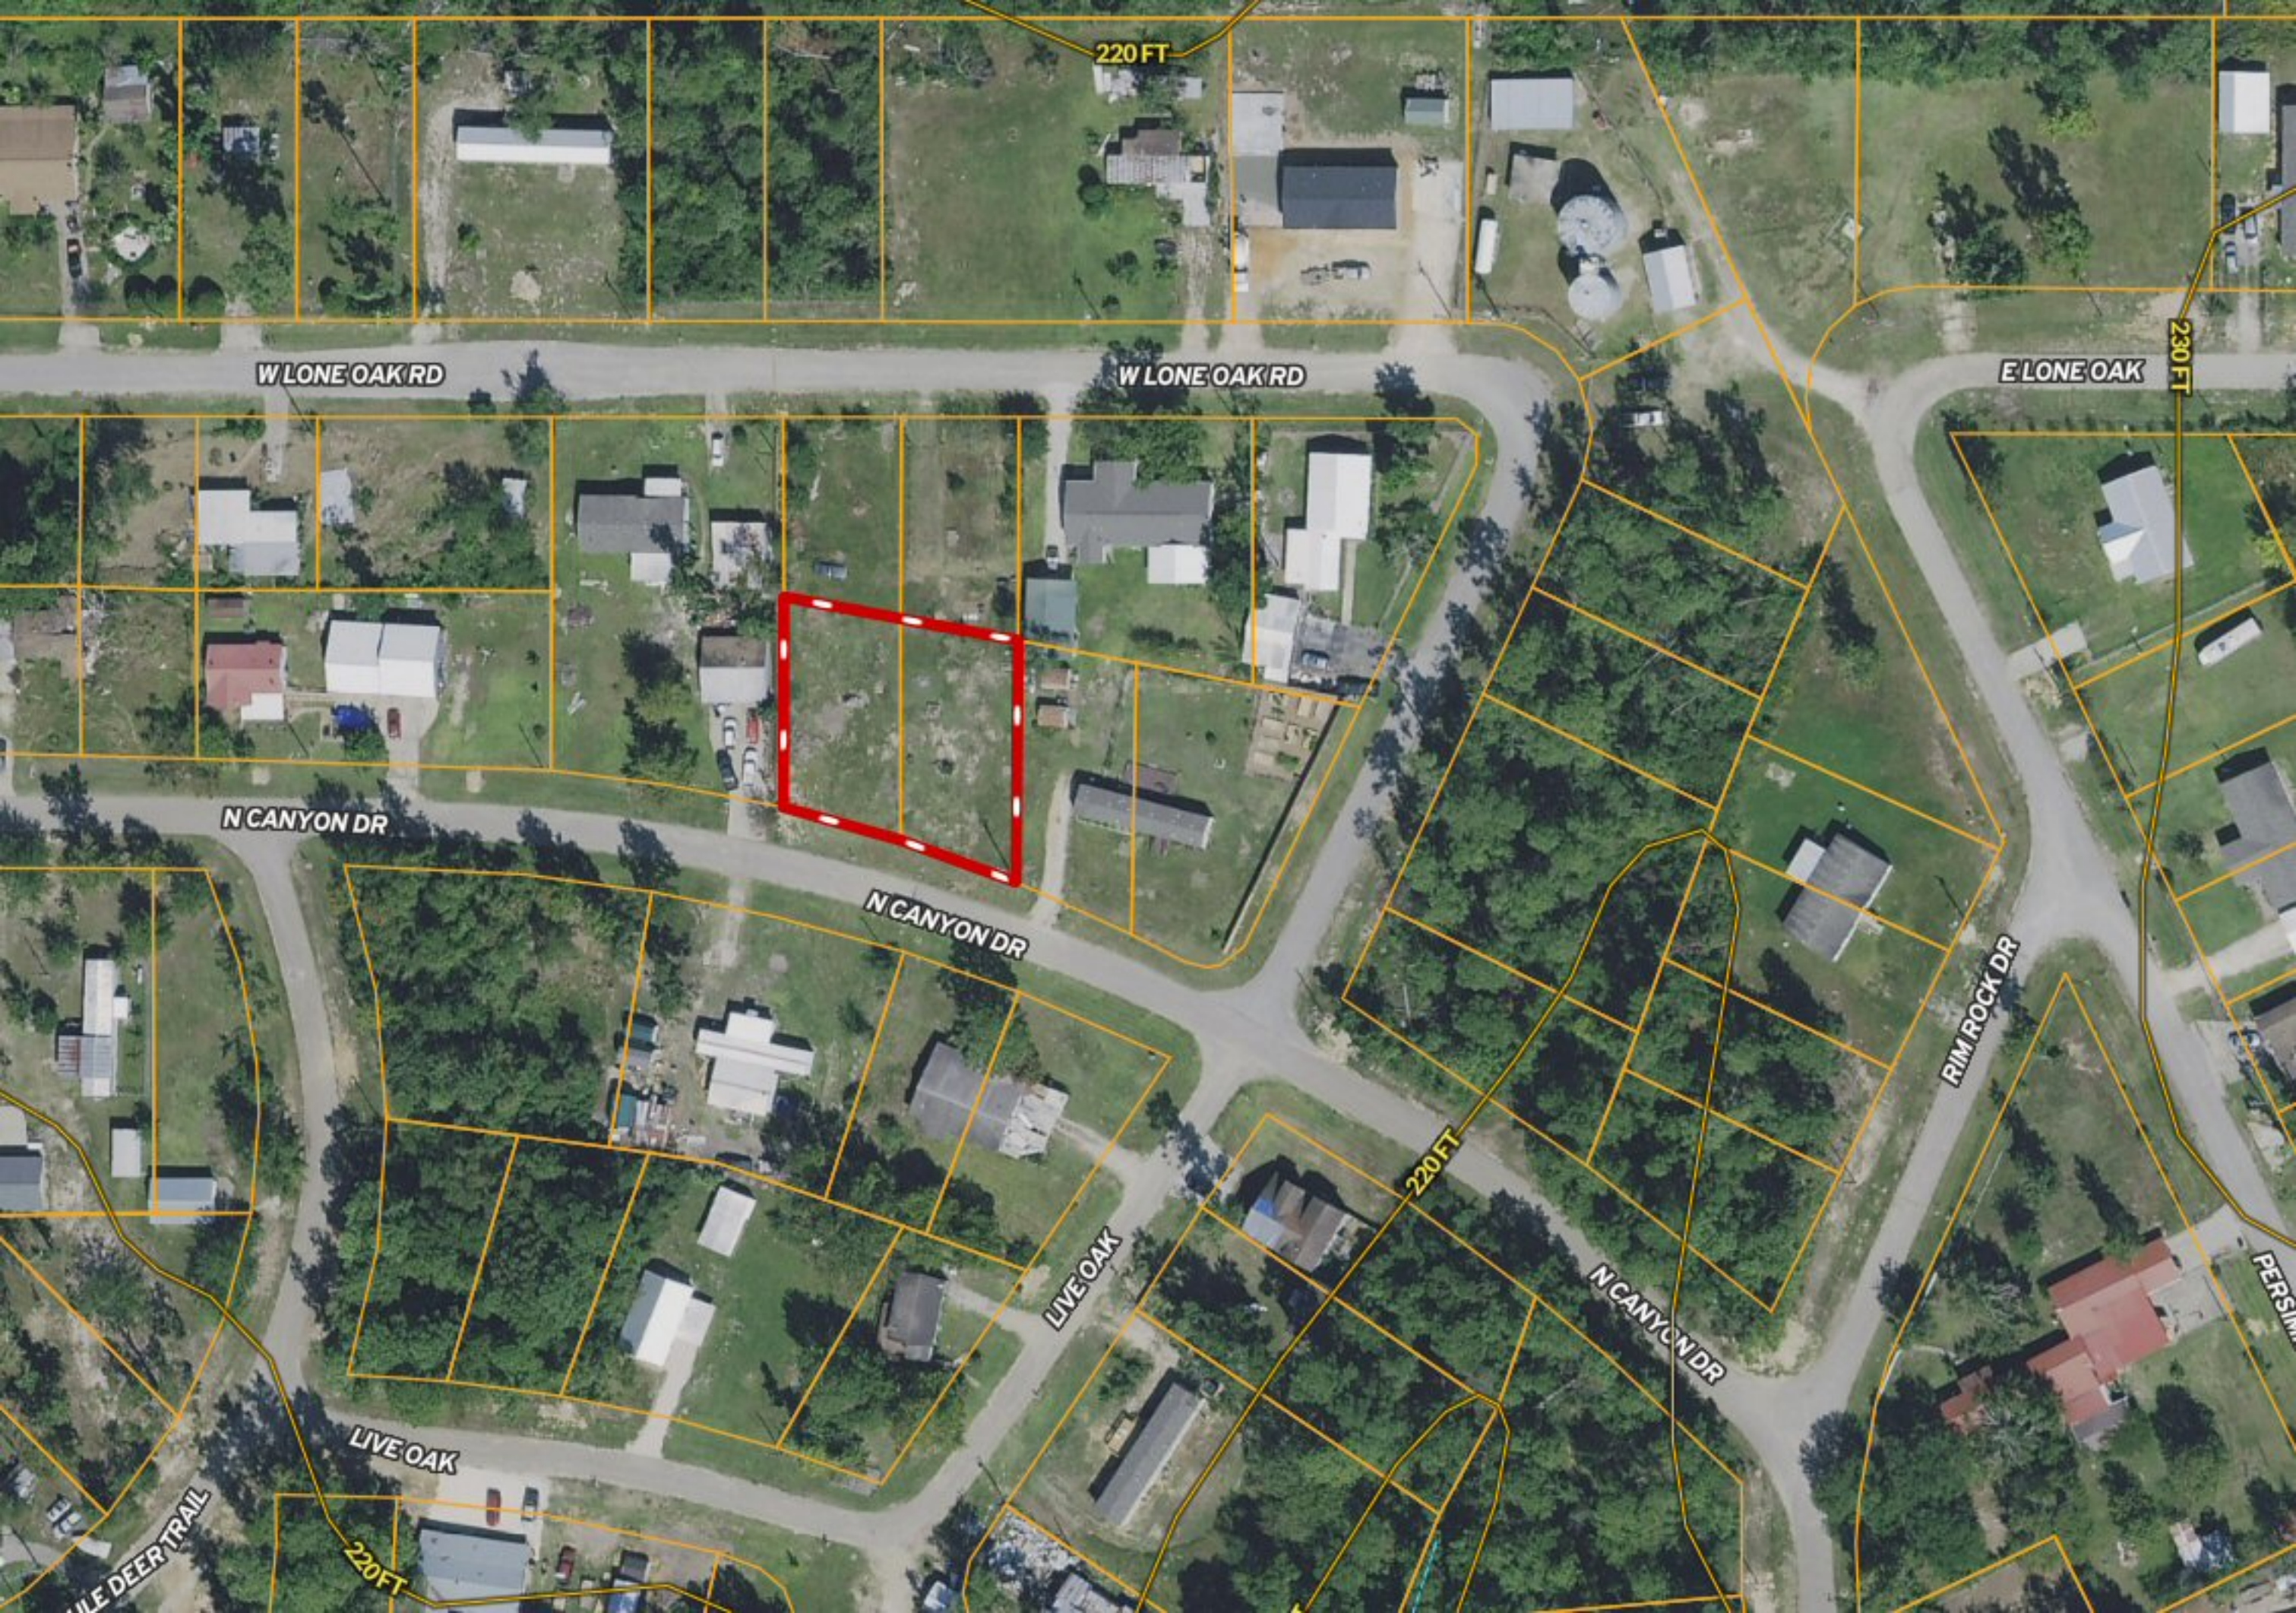

*** 0.3-ac *** Lot 135 & 136 N Canyon Dr ~ Canyon Park

220 FT

W LONE OAK RD

W LONE OAK RD

E LONE OAK

230 FT

N CANYON DR

N CANYON DR

LIVE OAK

220 FT

N CANYON DR

RIM ROCK DR

LIVE OAK

220 FT

WILE DEER TRAIL

PERSIMMON

W LONE OAK RD

W LONE OAK RD

W LONE OAK RD

LIVE OAK

N CANYON DR

N CANYON DR

220 F

MULE DEER TRAIL

W LONE OAK RD

W LONE OAK RD

N CANYON DR