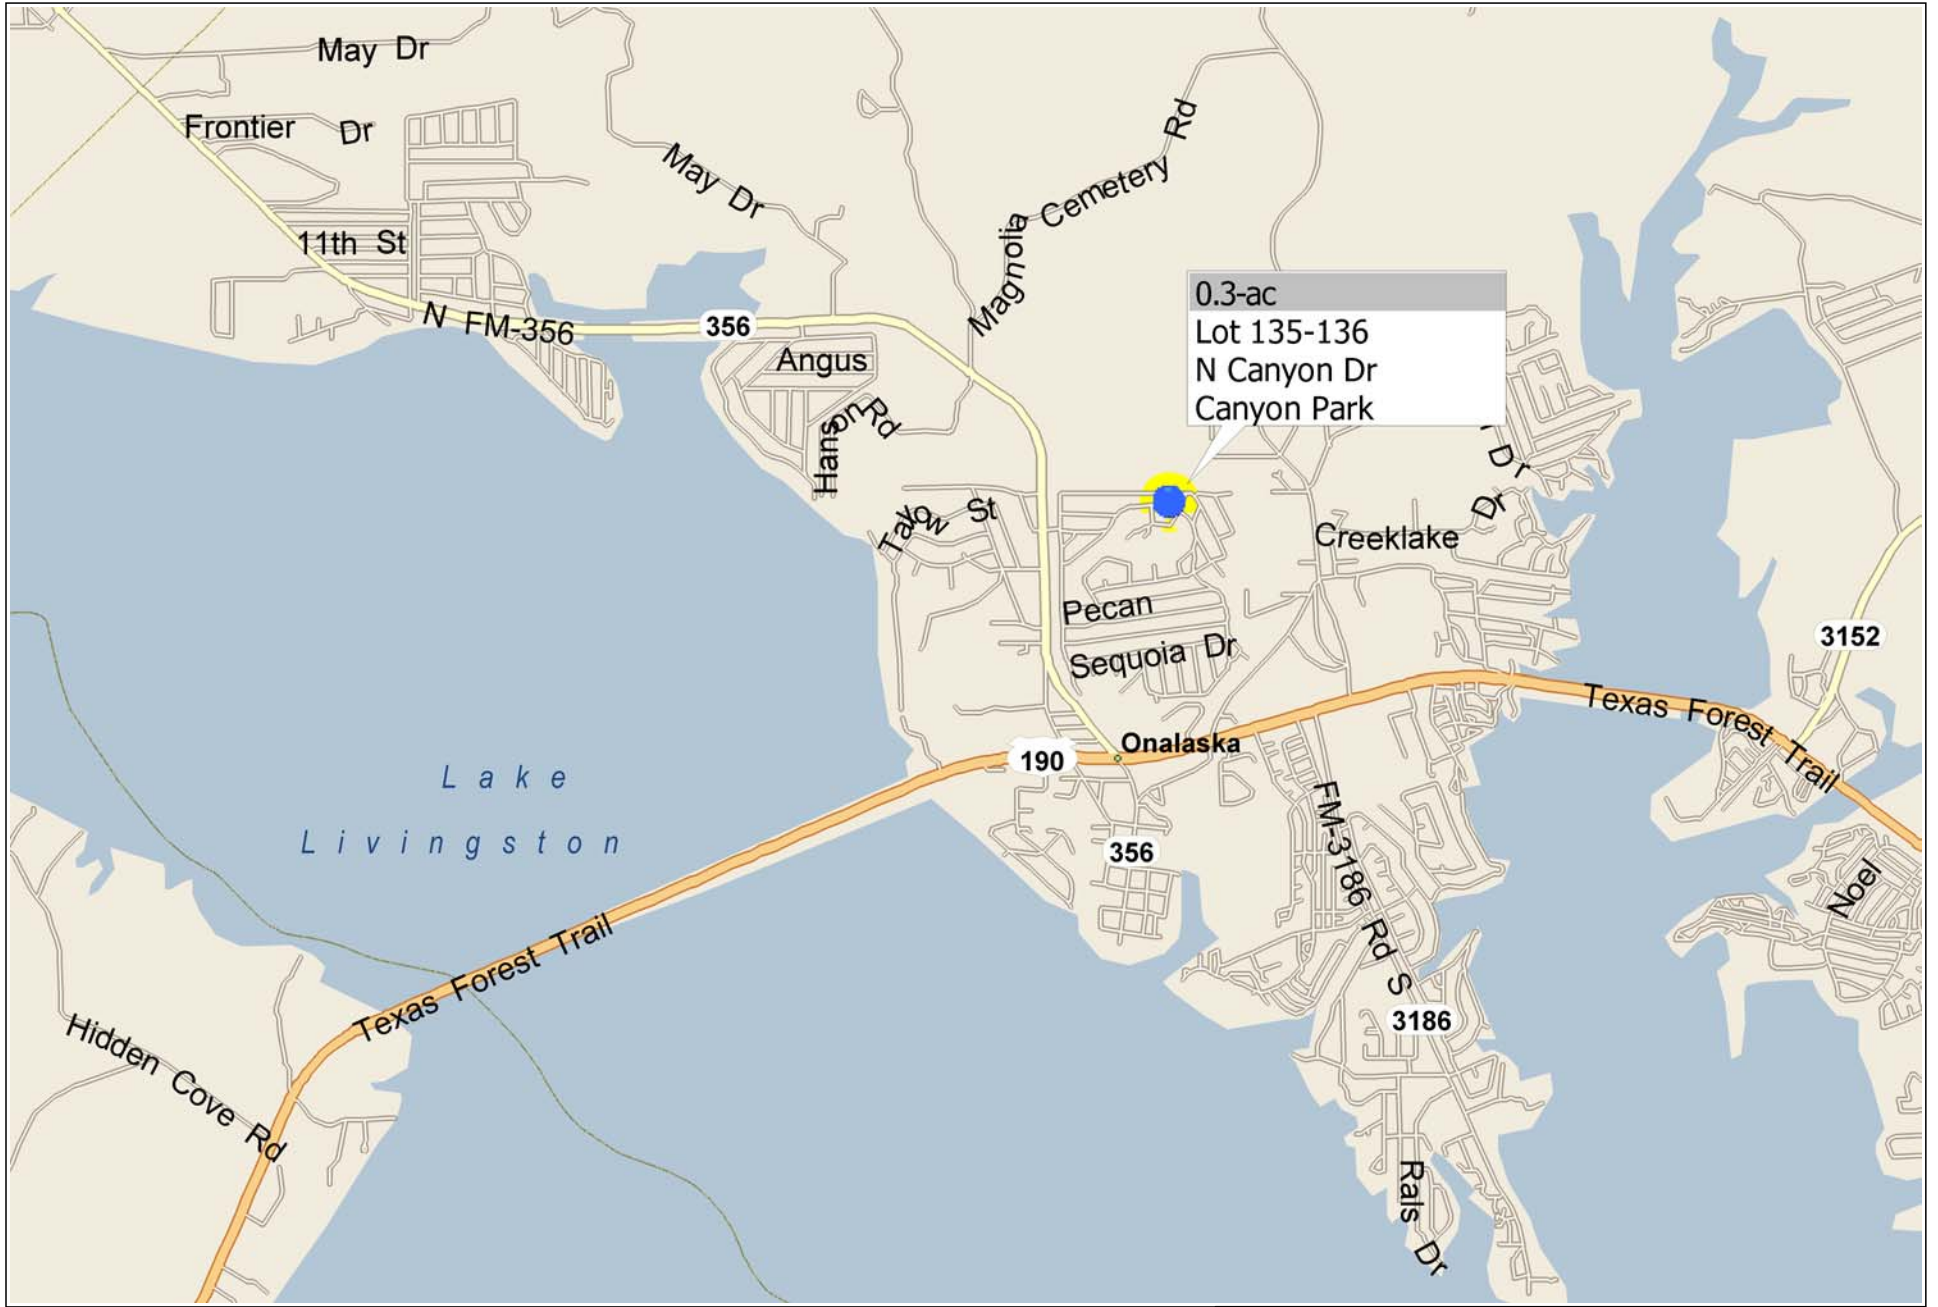

*** 0.3-ac *** Lot 135 & 136 N Canyon Dr ~ Canyon Park

220 FT

W LONE OAK RD

W LONE OAK RD

E LONE OAK

230 FT

N CANYON DR

N CANYON DR

LIVE OAK

220 FT

N CANYON DR

RIM ROCK DR

LIVE OAK

220 FT

WILE DEER TRAIL

PERSIMMON

W LONE OAK RD

W LONE OAK RD

W LONE OAK RD

LIVE OAK

N CANYON DR

N CANYON DR

220 F

MULE DEER TRAIL

W LONE OAK RD

W LONE OAK RD

N CANYON DR