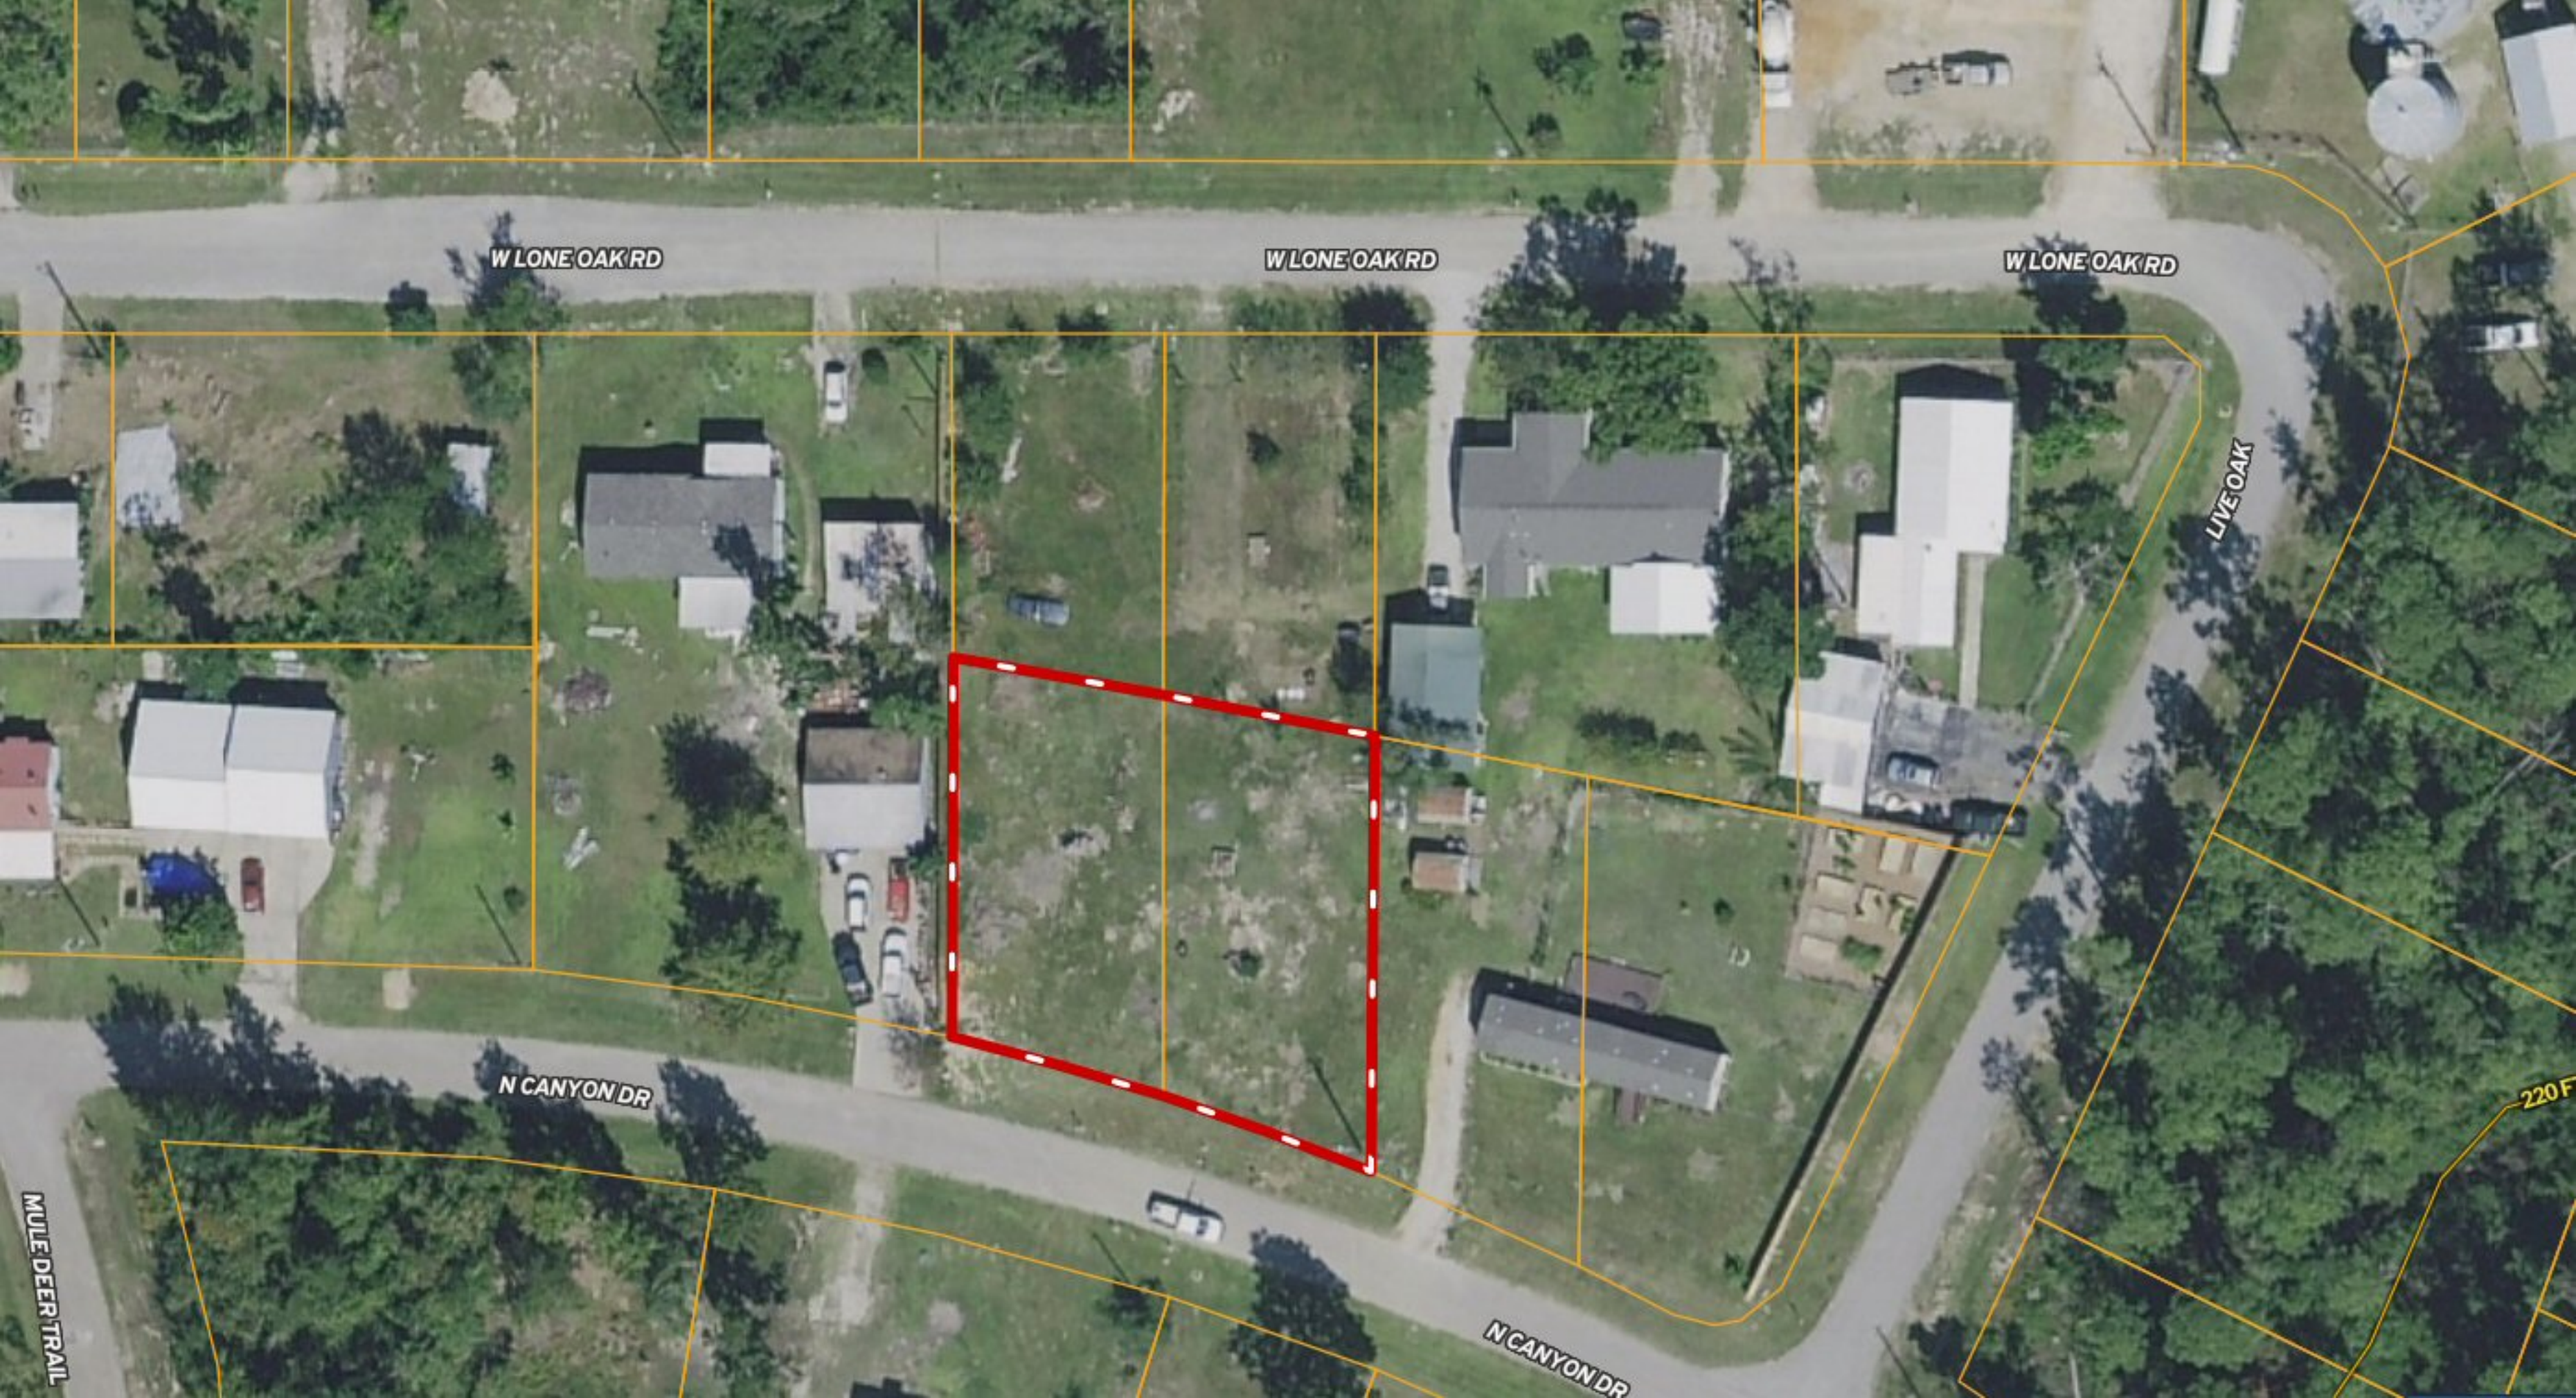

*** 0.3-ac *** Lot 135 & 136 N Canyon Dr ~ Canyon Park

220 FT

W LONE OAK RD

W LONE OAK RD

E LONE OAK

230 FT

N CANYON DR

N CANYON DR

LIVE OAK

220 FT

N CANYON DR

RIM ROCK DR

LIVE OAK

220 FT

WILE DEER TRAIL

PERSIMMON

W LONE OAK RD

W LONE OAK RD

W LONE OAK RD

LIVE OAK

N CANYON DR

N CANYON DR

220 F

MULE DEER TRAIL

W LONE OAK RD

W LONE OAK RD

N CANYON DR