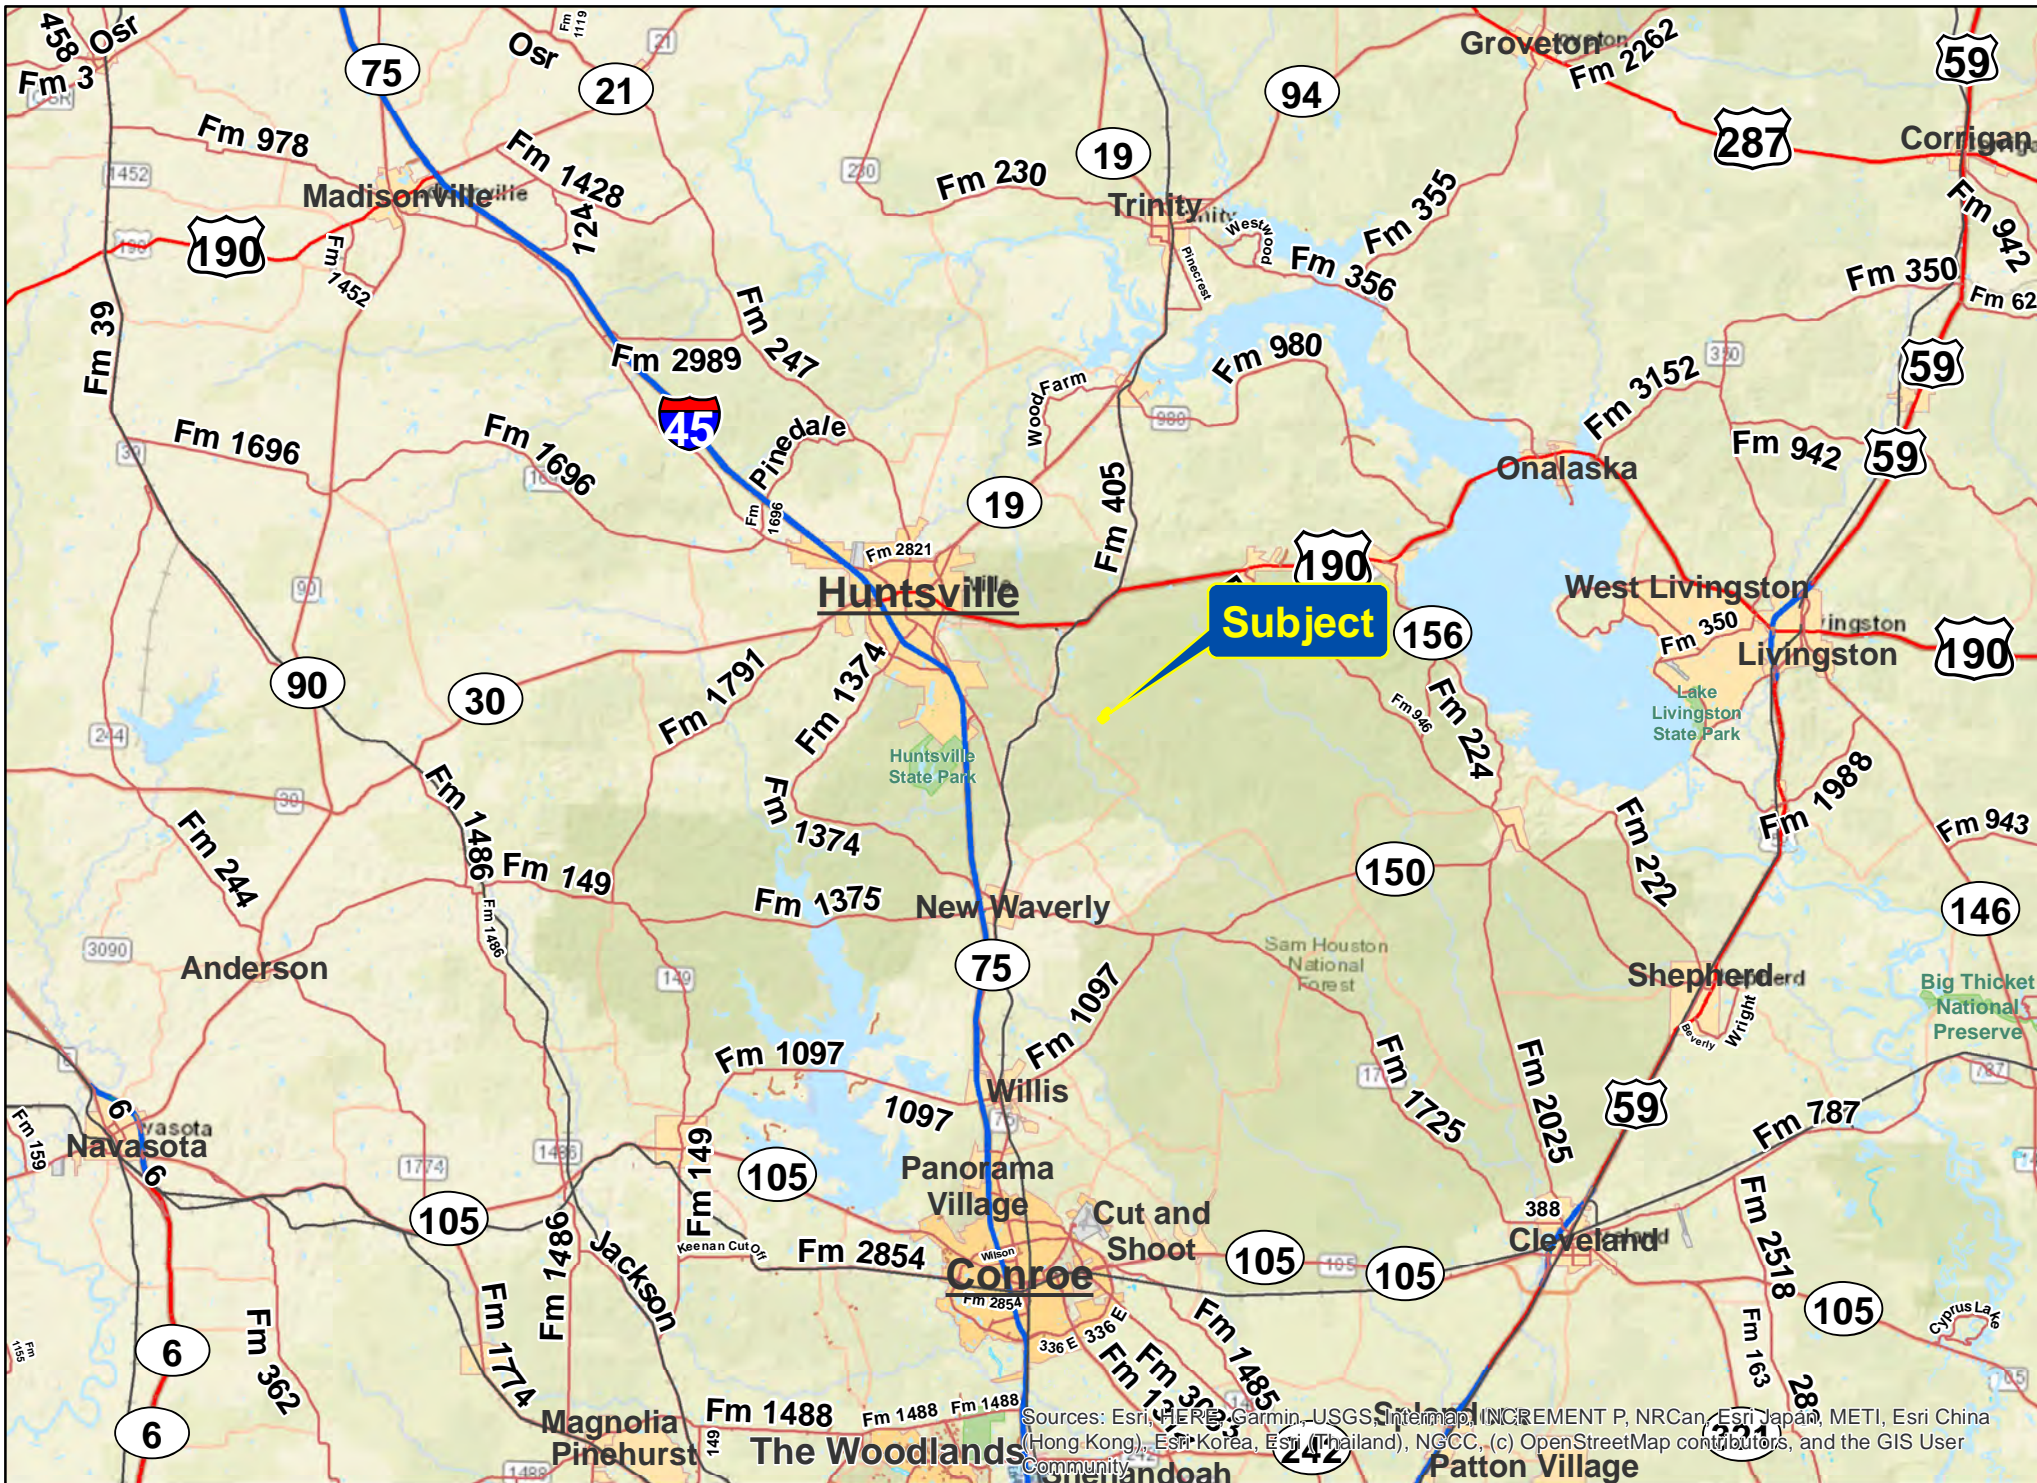

Sources: Esri, HERE, Garmin, USGS, Intermap, INCREMENT P, NRCan, Esri Japan, METI, Esri China (Hong Kong), Esri Korea, Esri (Thailand), NGCC, (c) OpenStreetMap contributors, and the GIS User Community

52 Acres | FS Road 213 | Walker Co., TX

For illustration purposes only.