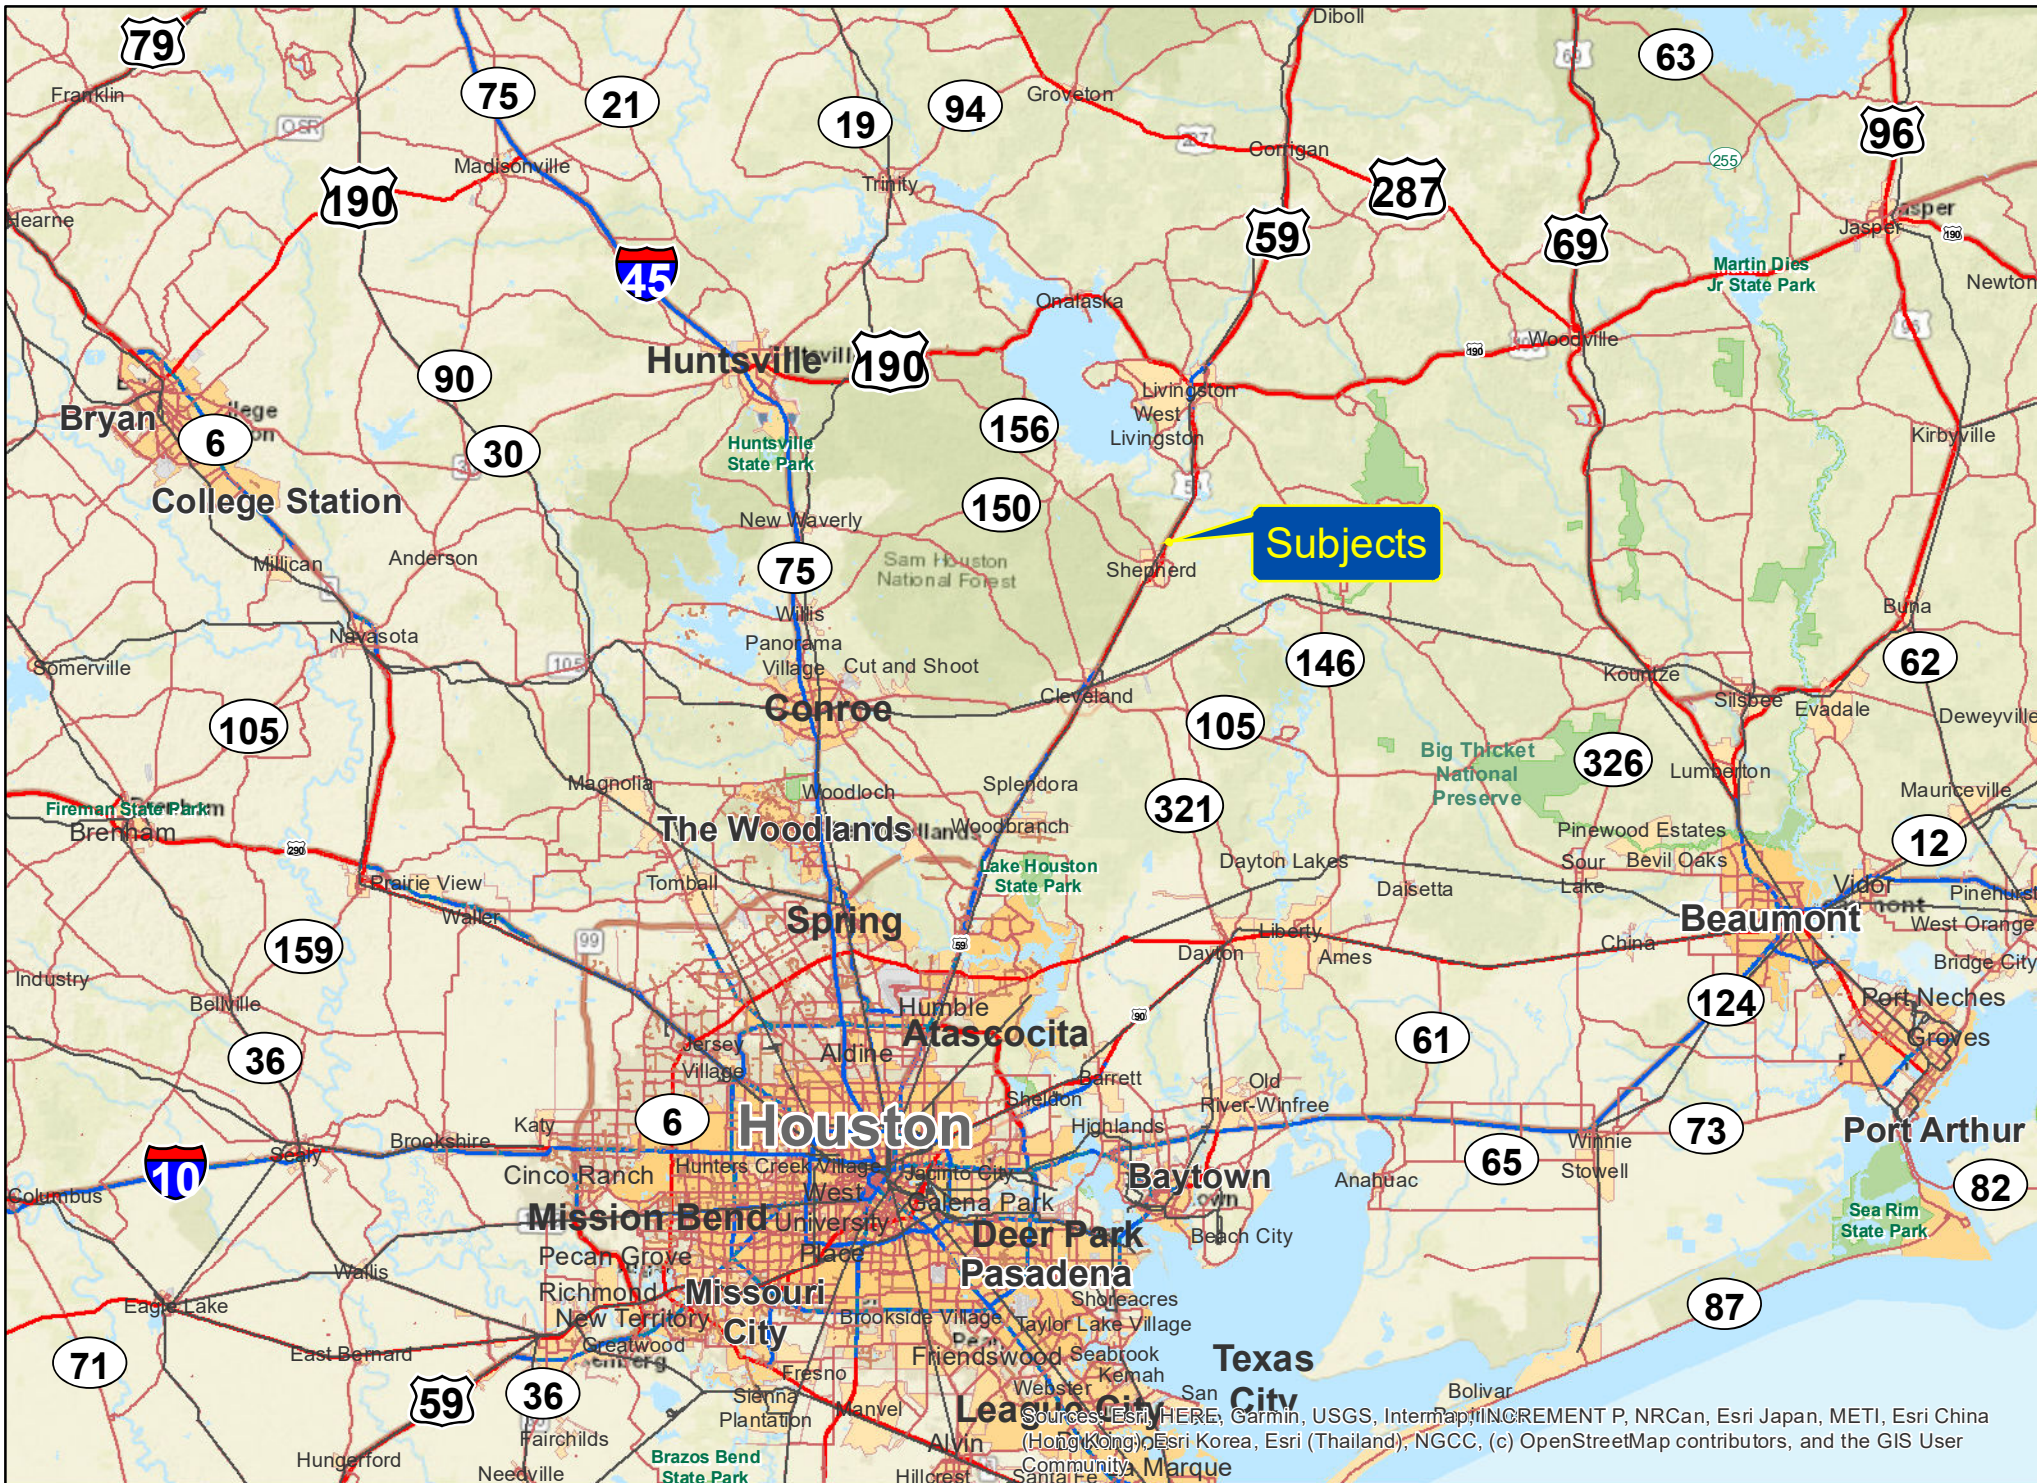

Shepherd, San Jacinto Co., TX

For illustration purposes only.

Sources: Esri, HERE, Garmin, USGS, Intermap, INCREMENT P, NRCan, Esri Japan, METI, Esri China (Hong Kong), Esri Korea, Esri (Thailand), NGCC, (c) OpenStreetMap contributors, and the GIS User Community

Sources: Esri, HERE, Garmin, USGS, Intermap, INCREMENT P, NRCan, Esri Japan, METI, Esri China (Hong Kong), Esri Korea, Esri (Thailand), NGCC, (c) OpenStreetMap contributors, and the GIS User Community

Shepherd, San Jacinto Co., TX

For illustration purposes only.

Subjects

Shepherd, San Jacinto Co., TX

For illustration purposes only.

Map data © OpenStreetMap contributors, and the GIS User Community