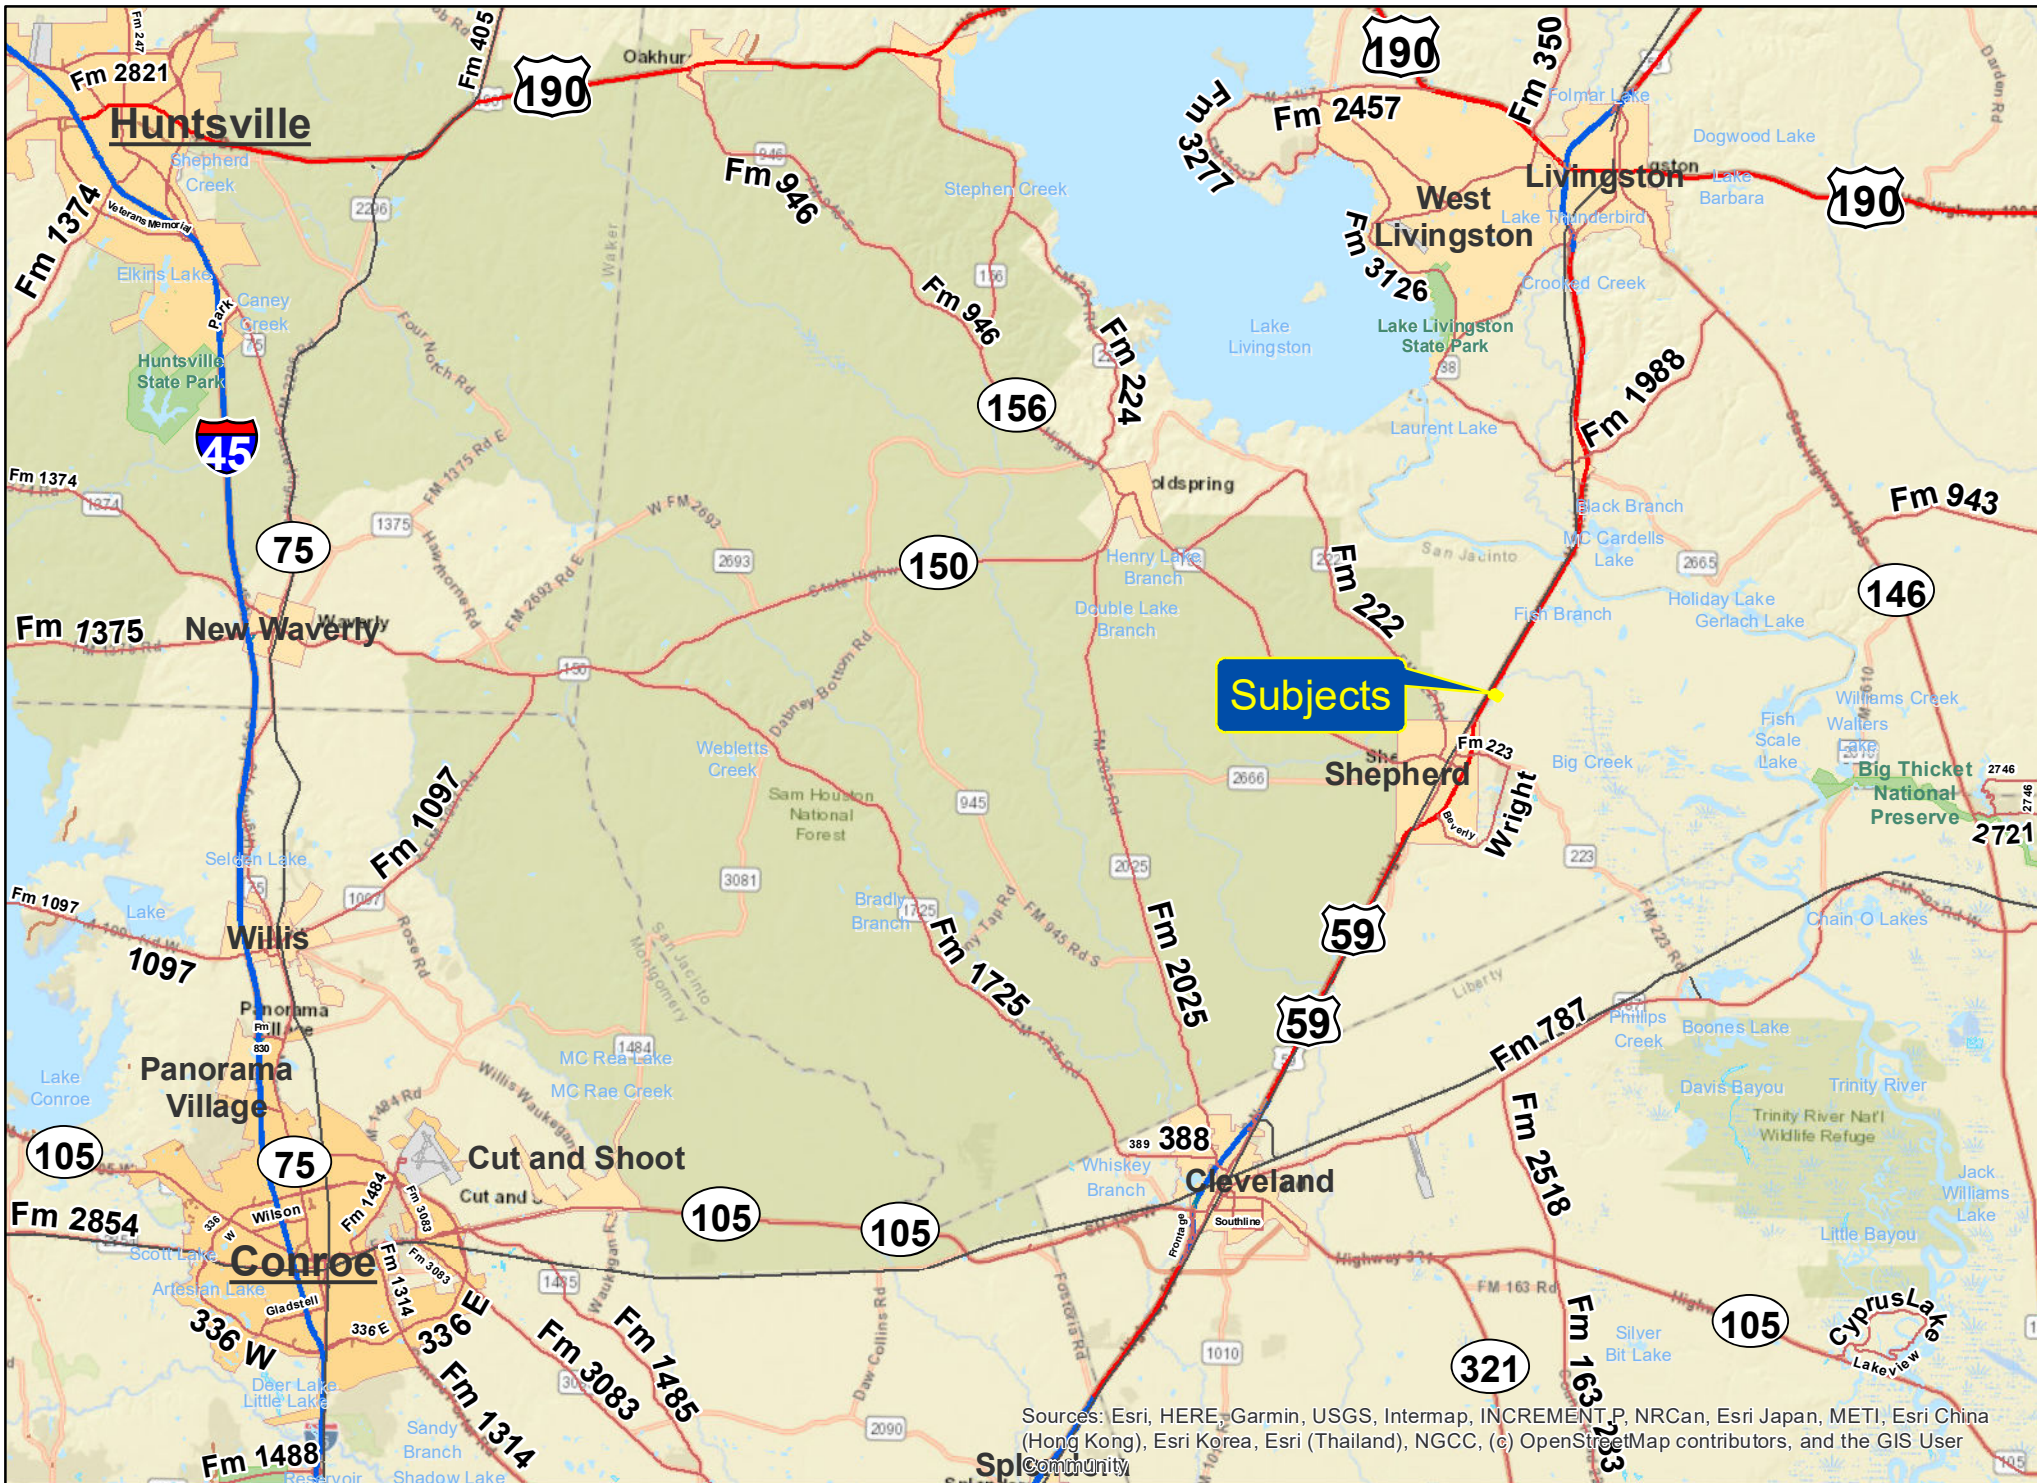

Shepherd, San Jacinto Co., TX

For illustration purposes only.

Sources: Esri, HERE, Garmin, USGS, Intermap, INCREMENT P, NRCan, Esri Japan, METI, Esri China (Hong Kong), Esri Korea, Esri (Thailand), NGCC, (c) OpenStreetMap contributors, and the GIS User Community

Sources: Esri, HERE, Garmin, USGS, Intermap, INCREMENT P, NRCan, Esri Japan, METI, Esri China (Hong Kong), Esri Korea, Esri (Thailand), NGCC, (c) OpenStreetMap contributors, and the GIS User Community

Shepherd, San Jacinto Co., TX

For illustration purposes only.

Subjects

Shepherd, San Jacinto Co., TX

For illustration purposes only.

Map data © OpenStreetMap contributors, and the GIS User Community