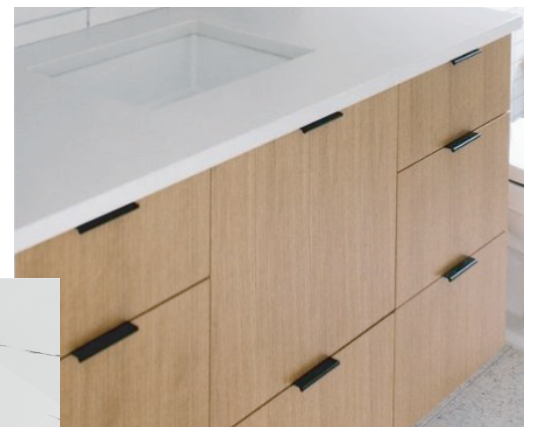

MATTE BLACK
SHOWER SYSTEM

Carpet - Secondary Bedrooms
Wood Colored Flooring - Bedroom, Living & Hallways
Tile - Bathrooms & Utility