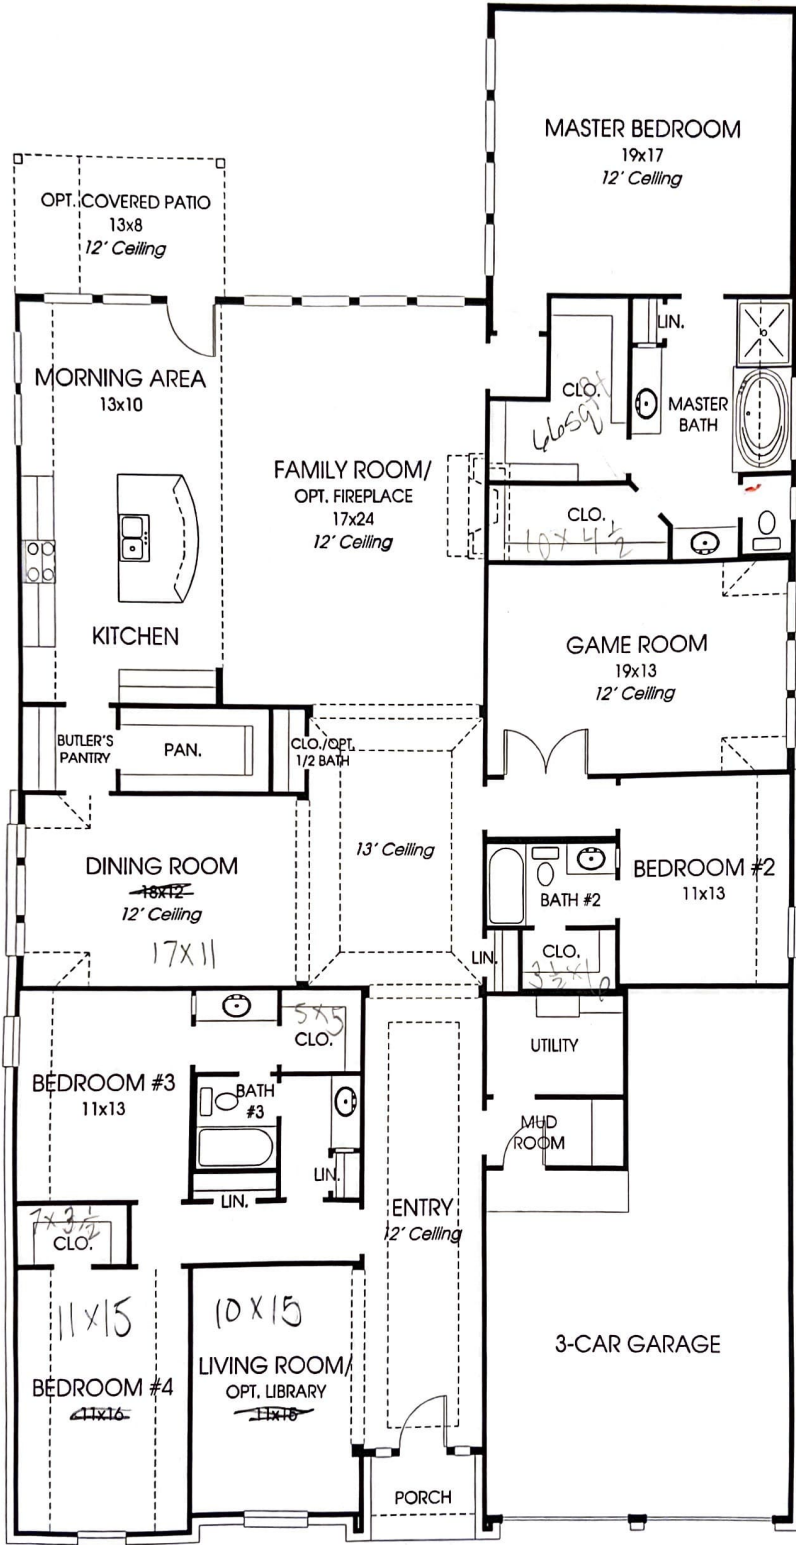

DESIGNS

Design 3381W

This home contains approximately 3,381 square feet and includes four bedrooms and three baths.

Note: Any options listed on this brochure are available at an additional cost.

12/20/2012 - Perry Homes (60' CL)

PERRY HOMES