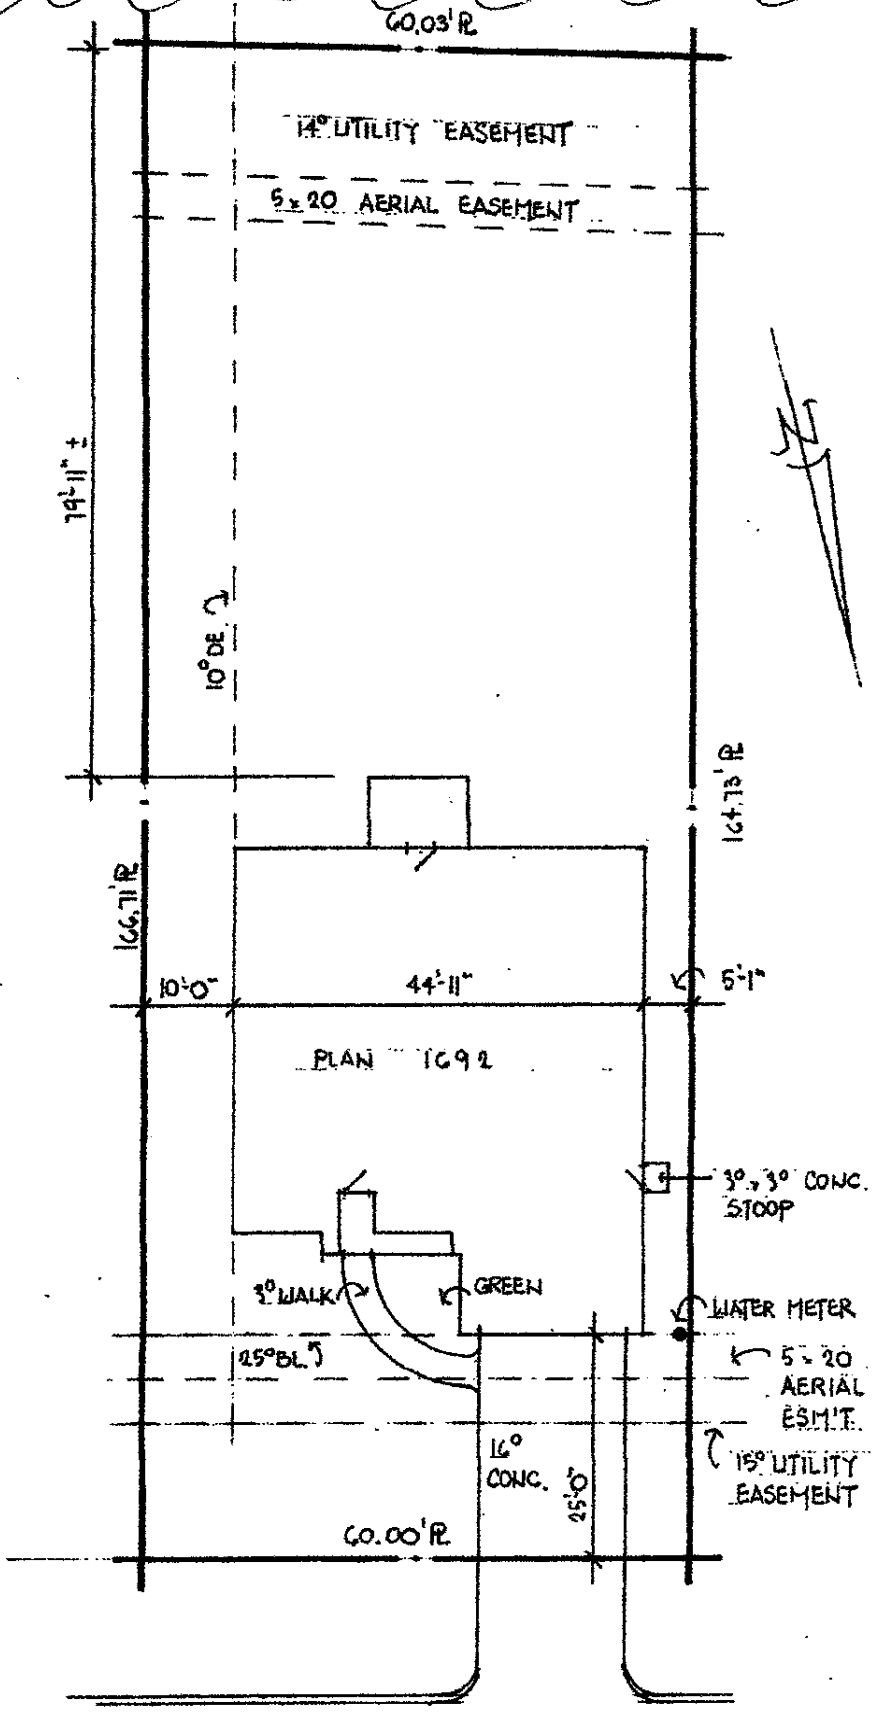

LAKE

East Lake Side Drive

plot plan

SCALE: 1/8" = 1'-0"
L.G.B.C. S.2
HIDDEN LAKE ESTATES

ISSUED 02-18-14

Leigh Custom Homes

01-24-14 01-27-14 02-08-14