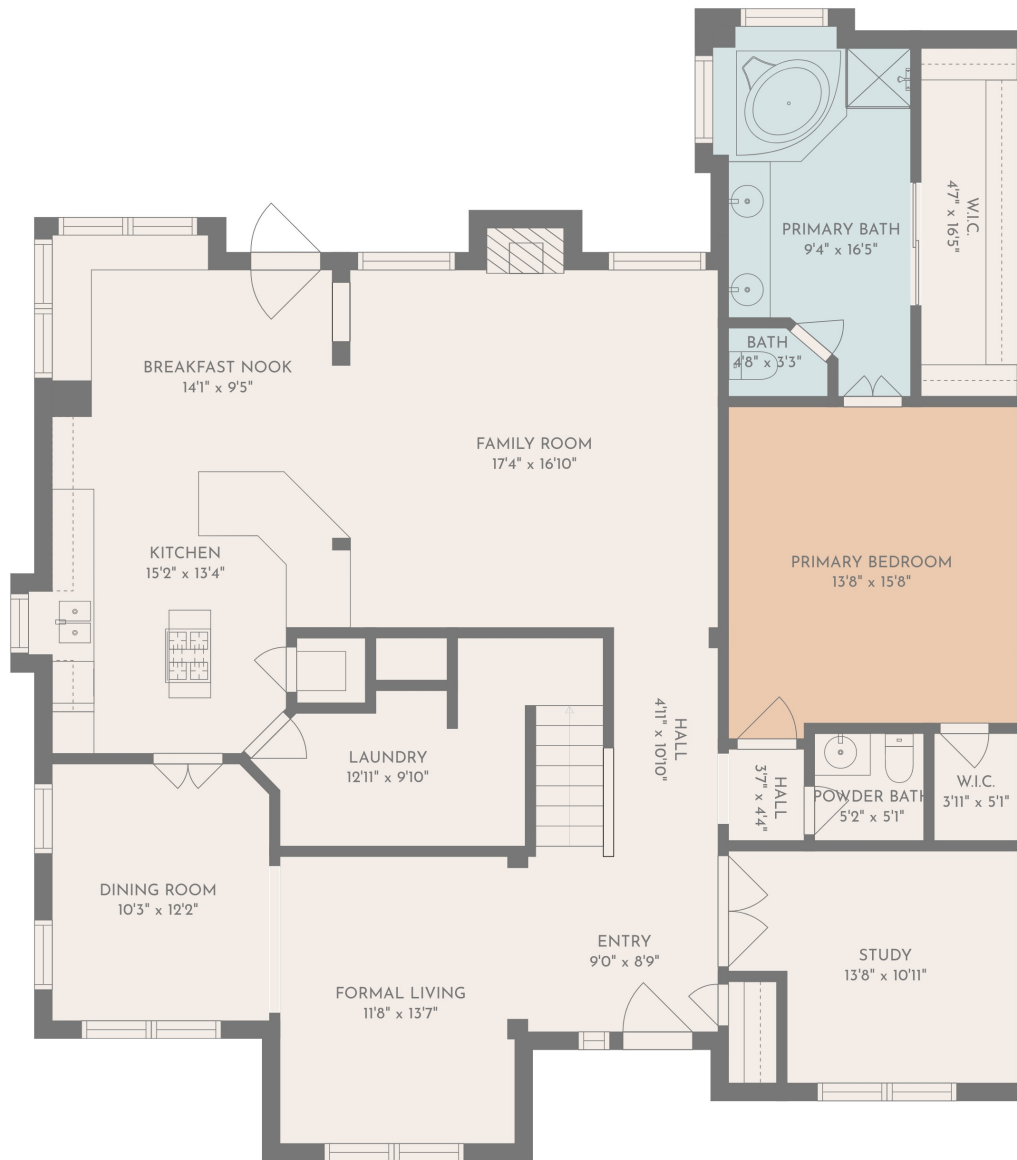

Total scanned area: 3345 sq. ft

MEASUREMENTS ARE CALCULATED BY CUBICASA TECHNOLOGY. DEEMED HIGHLY RELIABLE BUT NOT GUARANTEED.

Total scanned area: 3345 sq. ft

MEASUREMENTS ARE CALCULATED BY CUBICASA TECHNOLOGY. DEEMED HIGHLY RELIABLE BUT NOT GUARANTEED.

Total scanned area: 3345 sq. ft

MEASUREMENTS ARE CALCULATED BY CUBICASA TECHNOLOGY. DEEMED HIGHLY RELIABLE BUT NOT GUARANTEED.