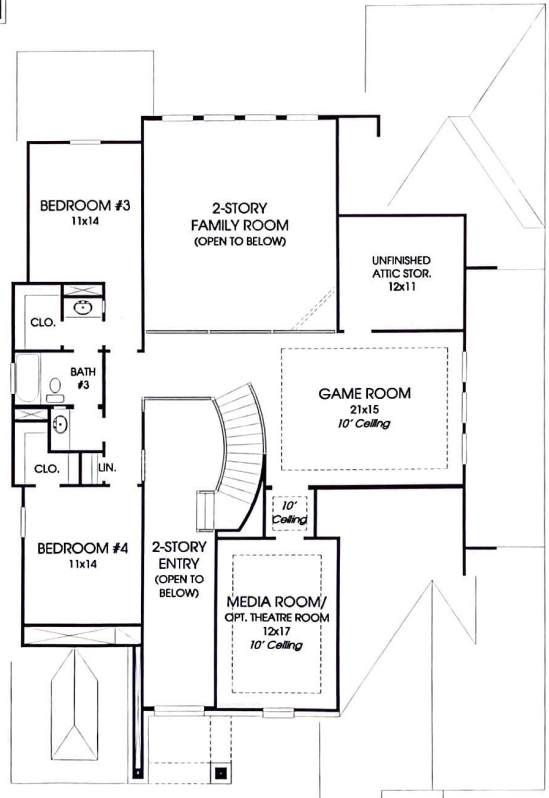

DESIGNS

Design 3799W

This home contains approximately 3,799 square feet.*

*See Page 2 for Details and Disclaimers.
 © Perry Homes, LLC 2016
 01/22/2016
 (60' CL.)

PERRY HOMES