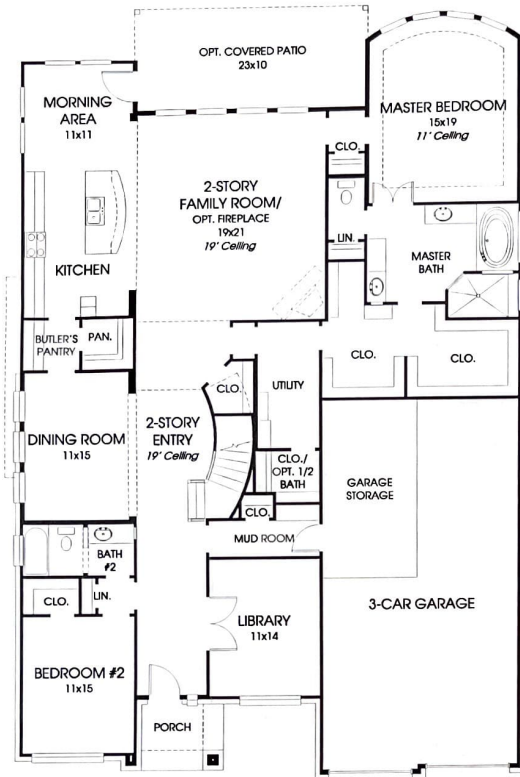

DESIGNS

Design 3799W

This home contains approximately 3,799 square feet.*

*See Page 2 for Details and Disclaimers.
 © Perry Homes, LLC 2016
 01/22/2016
 (60' CL.)

PERRY HOMES