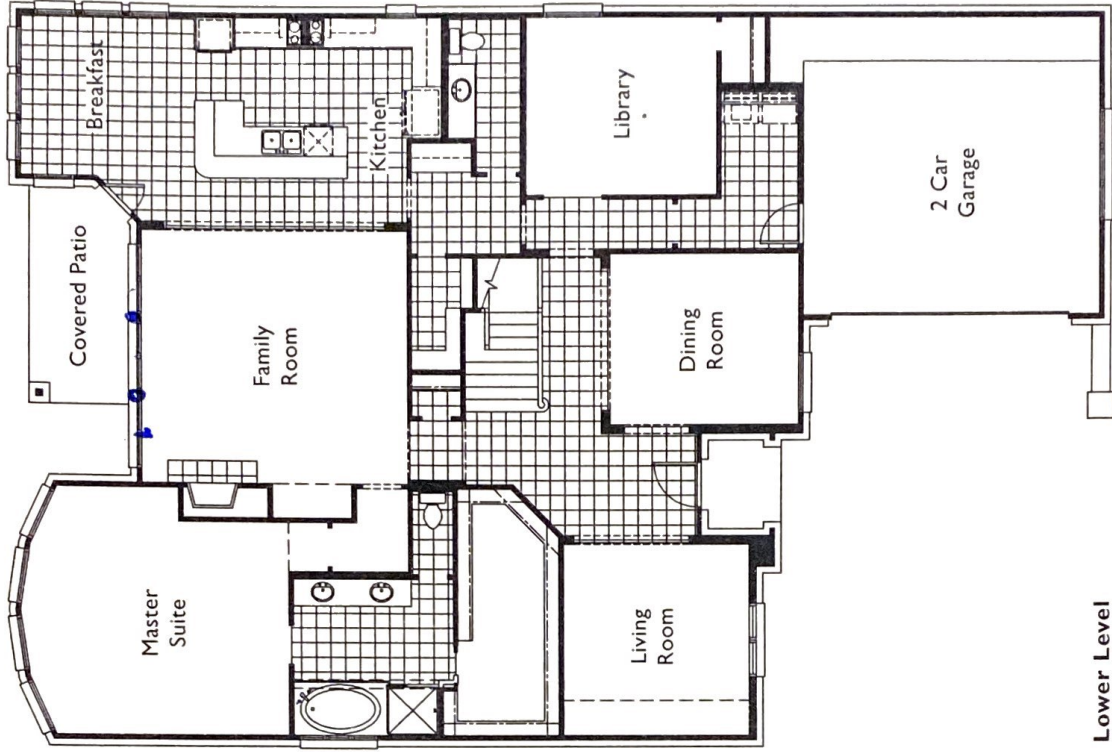

Sienna Plantation

Campfire Cove

PLAN 959

 Prices, plans, specifications, square footage and availability subject to change without notice or prior obligation. Square footage is approximate and may vary upon elevations and/or options selected. Please see your Sales Counselor for more information.

Sienna Plantation
Campfire Cove

PLAN 959

Prices, plans, specifications, square footage and availability subject to change without notice or prior obligation
Square footage is approximate and may vary upon elevations and/or options selected. Please see your Sales Counselor for more information.