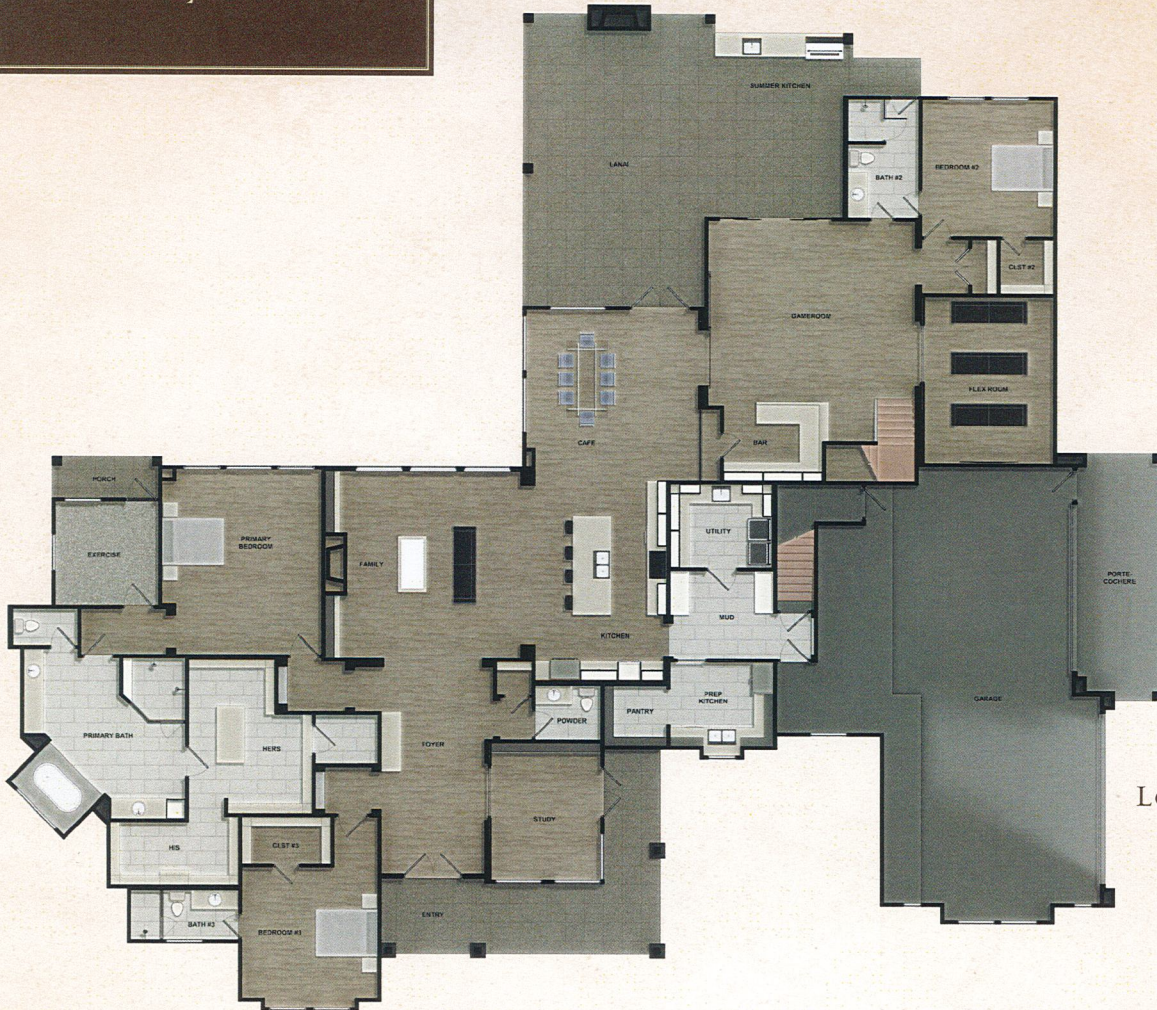

5 beds / 5 full baths / 1 - 1/2 bath  
4-car garage

22 Ruby Blossom Court  
Tomball, TX 77377

6,245 sq. ft.  
Lot size: .98 Acres

Perfect for everyday living as well as for entertaining, this home boasts generous, open-concept living spaces, as well as a large, well-appointed kitchen with desirable appliances. There are plenty of spaces for a family to work, play or just hang out. In addition to the family room, the home features a study, game room, media room and upstairs playroom with computer area.

#### HILL COUNTRY MODERN FARMHOUSE

- Open-concept living
- Family room with cathedral ceiling
- Large casual dining room
- Primary bedroom has exercise room, huge closets, spacious bath
- 2 downstairs bedrooms with en suites
- 2 upstairs bedrooms with en suites
- Texas basement over garage
- Outdoor living with fireplace
- Large outdoor kitchen with dining area
- 4-car attached garage
- Large prep kitchen and pantry
- Mud room and large utility room

# 22 Ruby Blossom

LOWER FLOOR

UPPER FLOOR