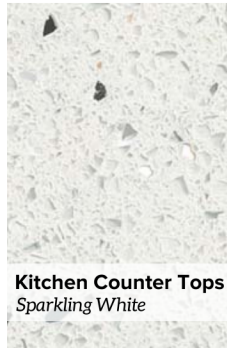

# Home Selections

945 Wakefield

**Entry, Kitchen, Living, Dining & Stairs \***  
Regal Frontier | Bianco

**Kitchen, Primary Bath Cabinets \***  
Milan Paint Grade | Extra White

**Kitchen Counter Tops**  
Sparkling White

**Kitchen Backsplash \***  
Artezen MZ-AT 23

**Secondary Bath Cabinets \***  
Milan Paint Grade | Light French Gray

**Front Door \***  
Marginal 6 Lite- 8' Over Panel w/ Flemish Glass-Ebony

**Primary Bath Tub & Shower Surround**  
**Secondary Bath Tub Surround**  
VV10 White-Glossy 3x6