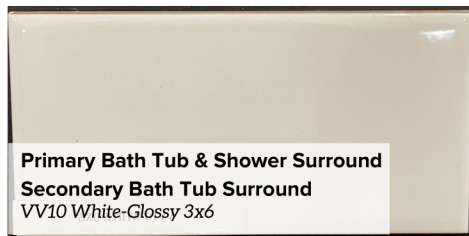

# Home Selections

945 Wakefield

**Entry, Kitchen, Living, Dining & Stairs \***  
Regal Frontier | Bianco

**Kitchen, Primary Bath Cabinets \***  
Milan Paint Grade | Extra White

**Kitchen Counter Tops**  
Sparkling White

**Kitchen Backsplash \***  
Artezen MZ-AT 23

**Secondary Bath Cabinets \***  
Milan Paint Grade | Light French Gray

**Front Door \***  
Marginal 6 Lite- 8' Over Panel w/ Flemish Glass-Ebony

**Primary Bath Tub & Shower Surround**  
**Secondary Bath Tub Surround**  
VV10 White-Glossy 3x6

**Primary & Secondary Bath Counter Tops**  
Snow White

**Primary, Secondary & Powder Bath Floor**  
**Utility Room Tile**  
TH01 Calacatta 12x24

Extra White | Interior Trim, Closets, Pantry

Spare White | Wall Color

Interior Paint

Extra White | Exterior Trim

Rockwood Sash Green | Main color

Exterior Paint

**Upstairs Carpet**  
Dwellings | DW146 Ascend | 705 Cookie Dough

\*Some selections are upgrades and have costs associated with these selections. No guarantee is made that the pricing, features, amenities, layouts, views, materials and facilities depicted by photos, renderings and/or sketches or otherwise described herein will be provided, or, if provided, will be of the same type, size or nature as depicted or described, and you shall not rely on the information contained herein. Renderings, photos and sketches may be inaccurate. The Builder may make modifications and changes to the project and information provided herein without notice.