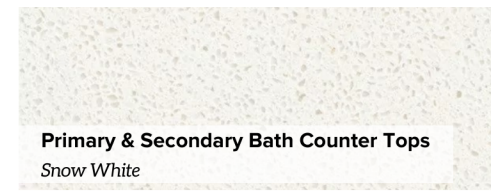

Primary & Secondary Bath Cabinets *
Milan Paint Grade | Dovetail Gray