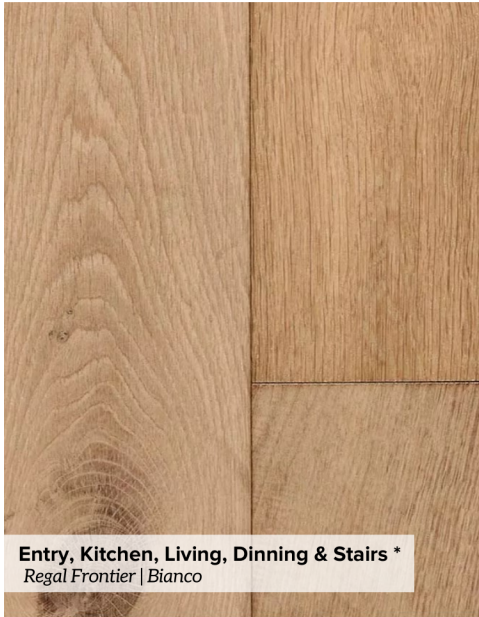

Home Selections

943 Wakefield

Entry, Kitchen, Living, Dining & Stairs *
Regal Frontier | Bianco

**Kitchen Backsplash
Secondary Bath Tub Surround**
VV10 White-Glossy 3x6

Kitchen Cabinets Lower & Uppers *
Milan Paint Grade | Extra White

**Kitchen Island
Cabinet Color ***
Milan Paint Grade | Pewter Green

Kitchen Counter Tops
Sparkling White

Front Door *
Marginal 6 Lite- 8' Over Panel w/Flemish Glass-Ebony

Primary Bath Shower Floor
Matte Suede Gray 1.5" Hex