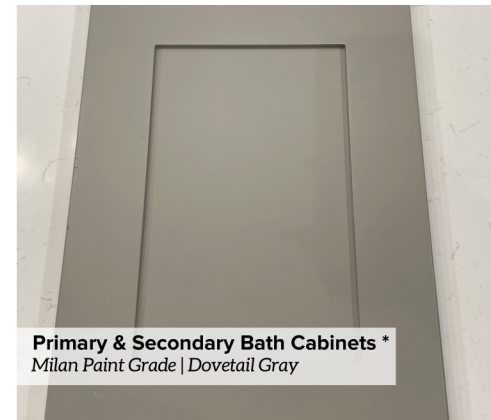

Home Selections

943 Wakefield

Entry, Kitchen, Living, Dining & Stairs *
Regal Frontier | Bianco

**Kitchen Backsplash
Secondary Bath Tub Surround**
VV10 White-Glossy 3x6

Kitchen Cabinets Lower & Uppers *
Milan Paint Grade | Extra White

**Kitchen Island
Cabinet Color ***
Milan Paint Grade | Pewter Green

Kitchen Counter Tops
Sparkling White

Front Door *
Marginal 6 Lite- 8' Over Panel w/Flemish Glass-Ebony

Primary Bath Shower Floor
Matte Suede Gray 1.5" Hex

Primary & Secondary Bath Cabinets *
Milan Paint Grade | Dovetail Gray

Secondary Bath Floor Tile *
MC 52 Hex 8"

Primary & Secondary Bath Counter Tops
Snow White

**Primary Bath Floor & Tub/Shower Surround Tile
Secondary Bath Floor**
TH01 Calacatta 12x24