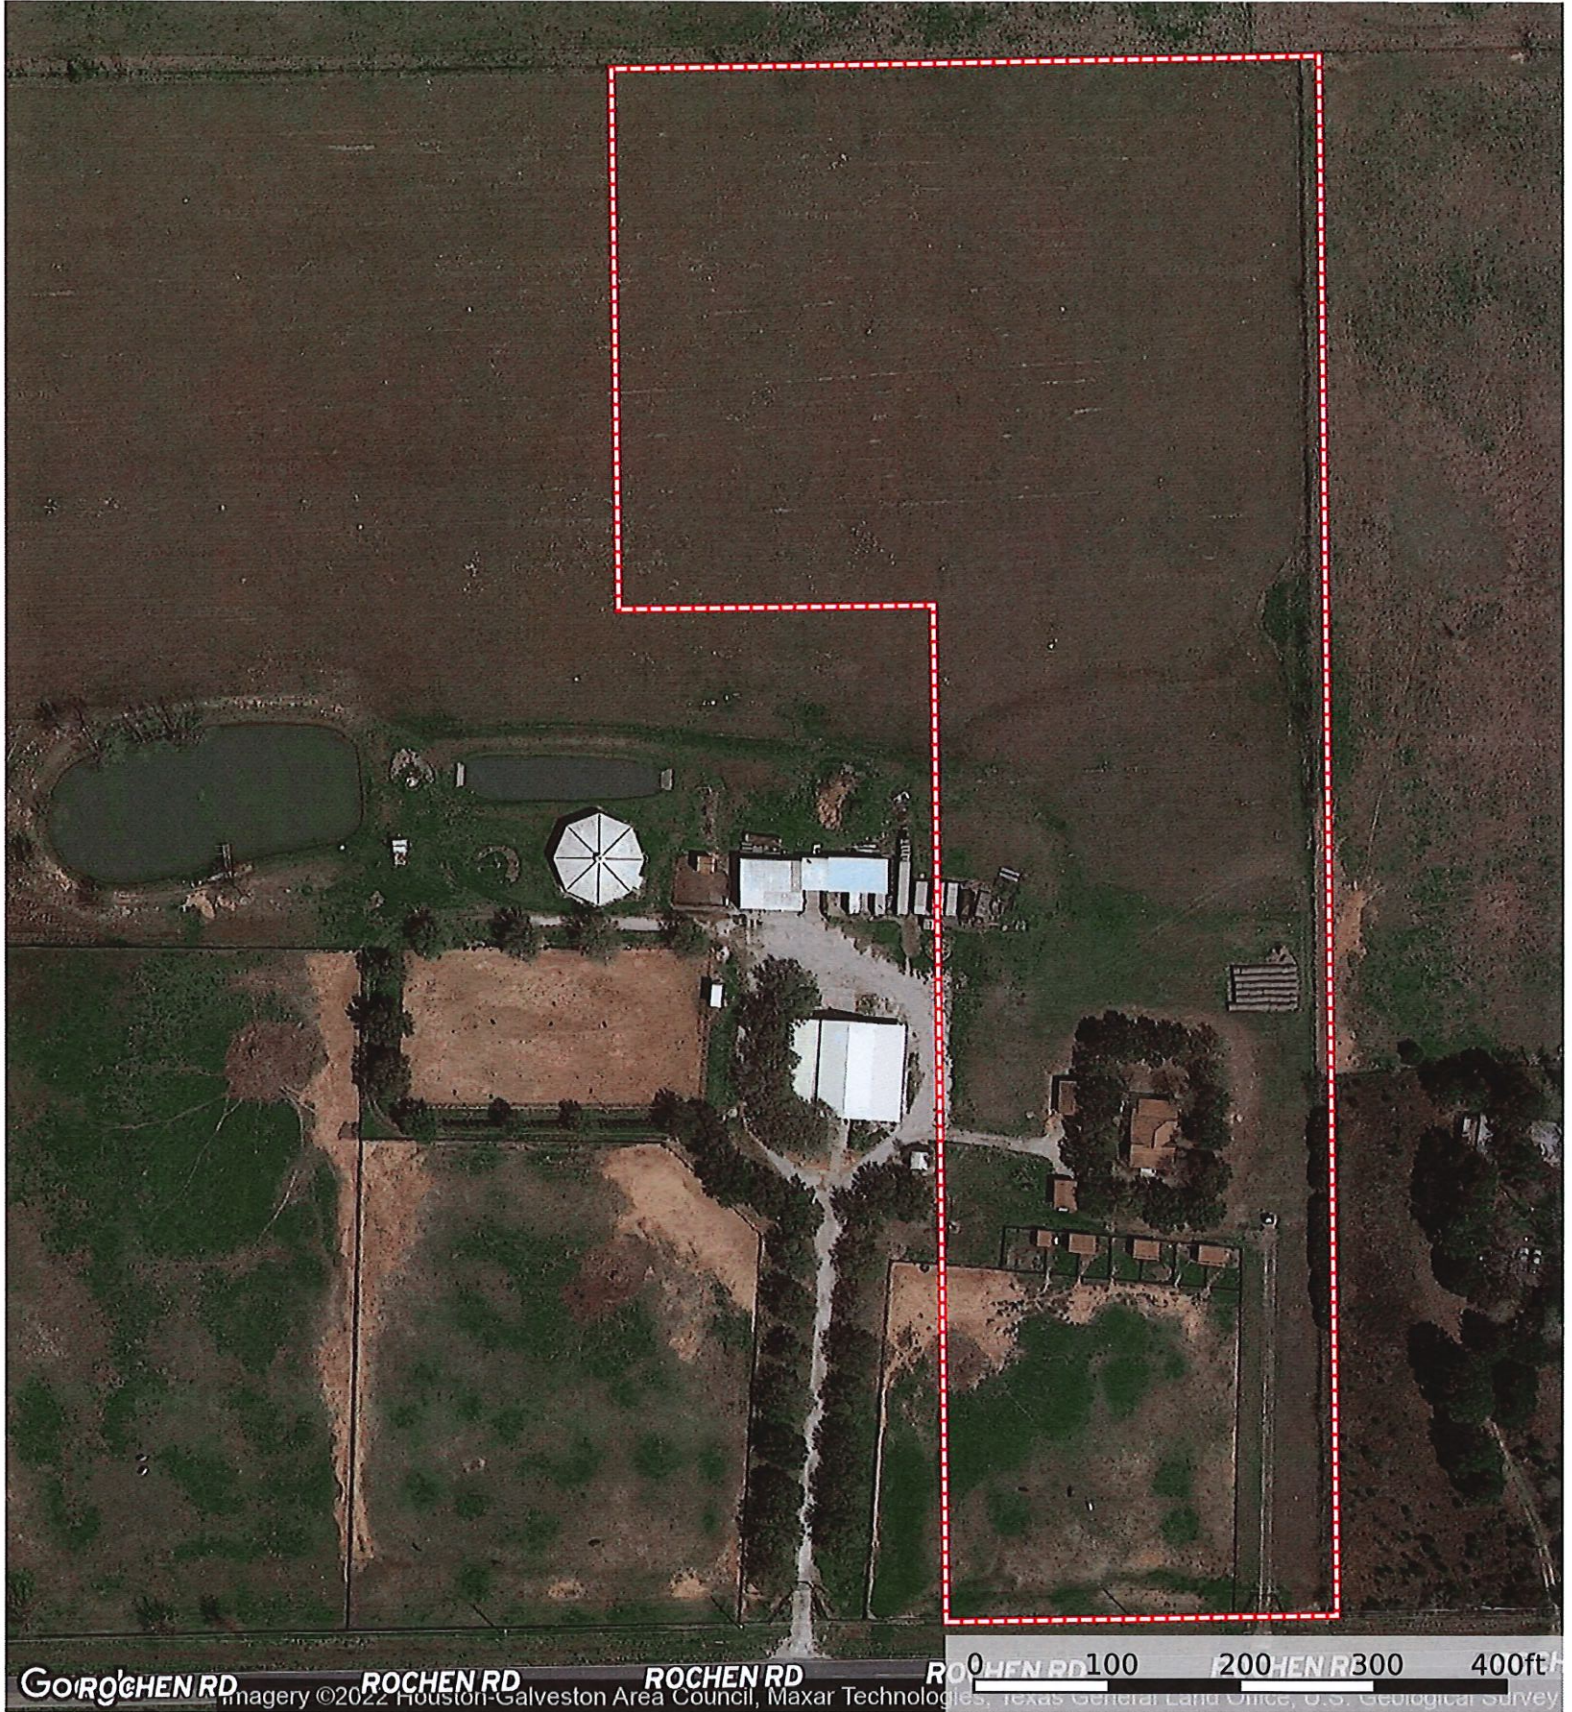

31130 Rothen Rd.

Texas, AC +/-

Google

© 2023 Google, Area Council, Landsat / Copernicus, Maxar Technologies, Texas General Land Office, U.S. Geological Survey, SDAP/FAC/GEO

Boundary

M The information contained herein was obtained from sources deemed to be reliable. MapRight Services makes no warranties or guarantees as to the completeness or accuracy thereof.

31130 Roehen Rd.
Texas, AC +/-

 Boundary

31130 Roehen Rd.
Texas, AC +/-