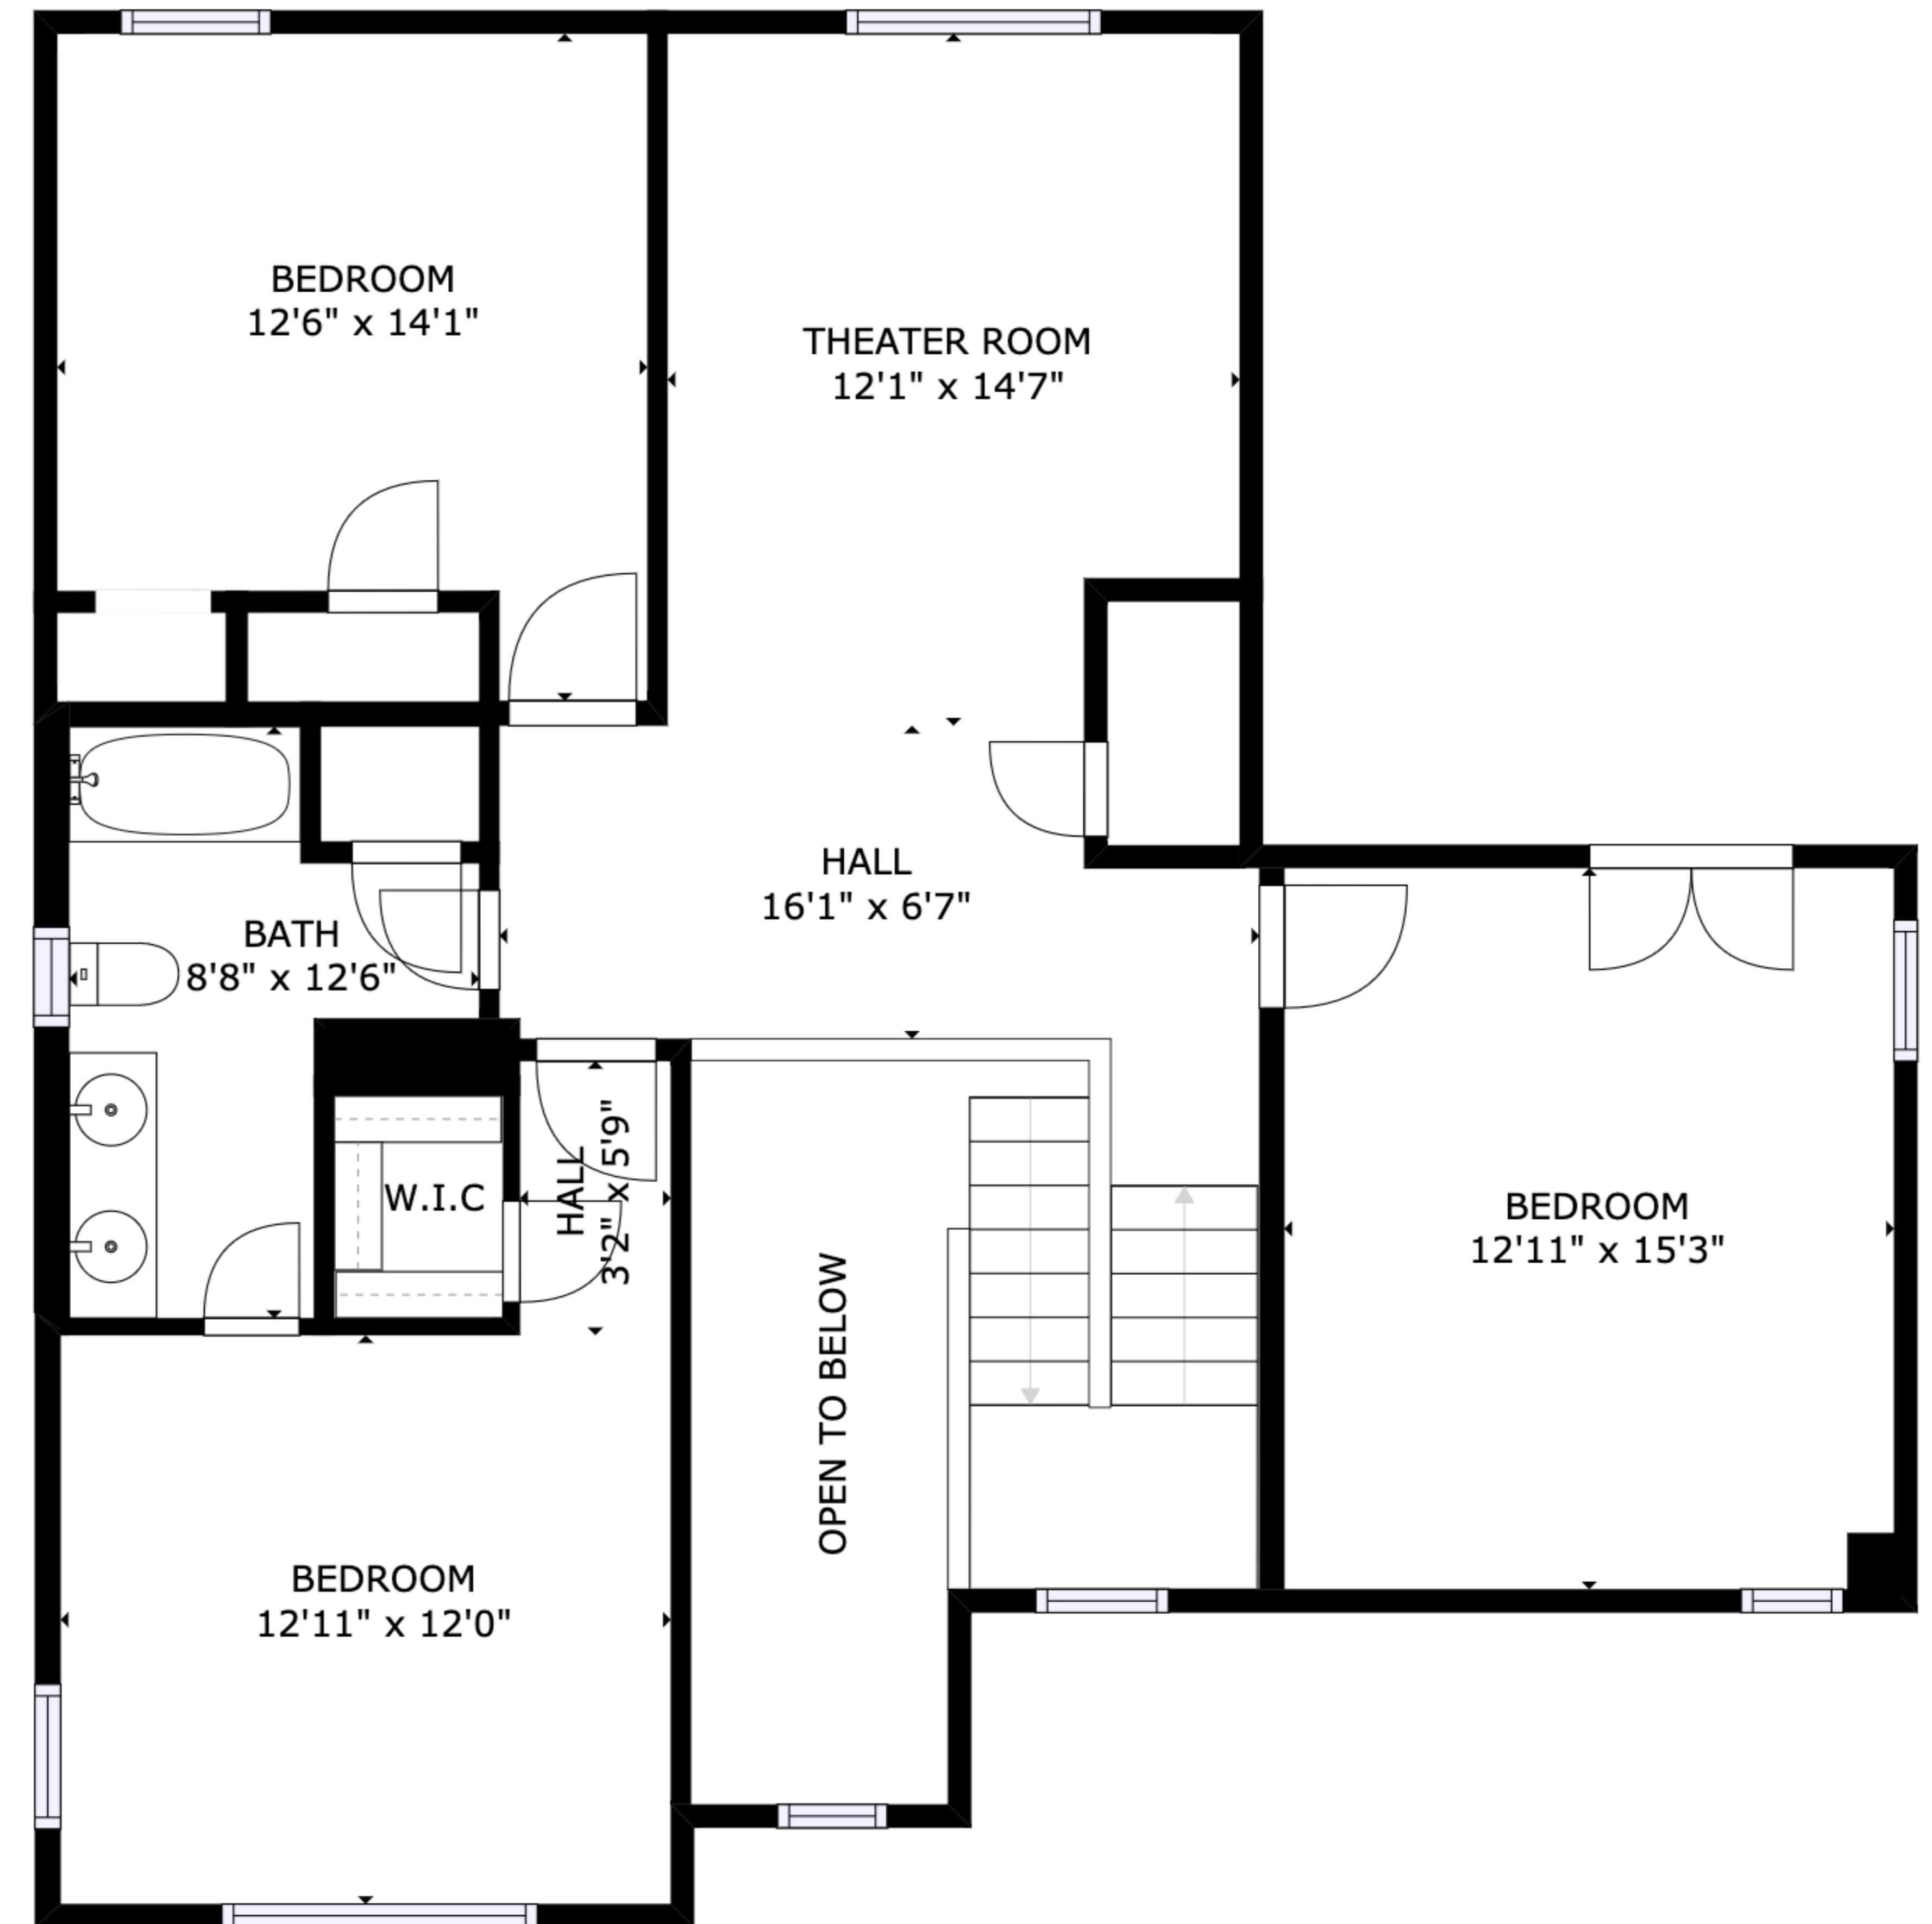

FLOOR 1

FLOOR 2

GROSS INTERNAL AREA  
 FLOOR 1: 1344 sq ft, FLOOR 2: 1051 sq ft  
 TOTAL: 2395 sq ft  
 SIZES AND DIMENSIONS ARE APPROXIMATE, ACTUAL MAY VARY.