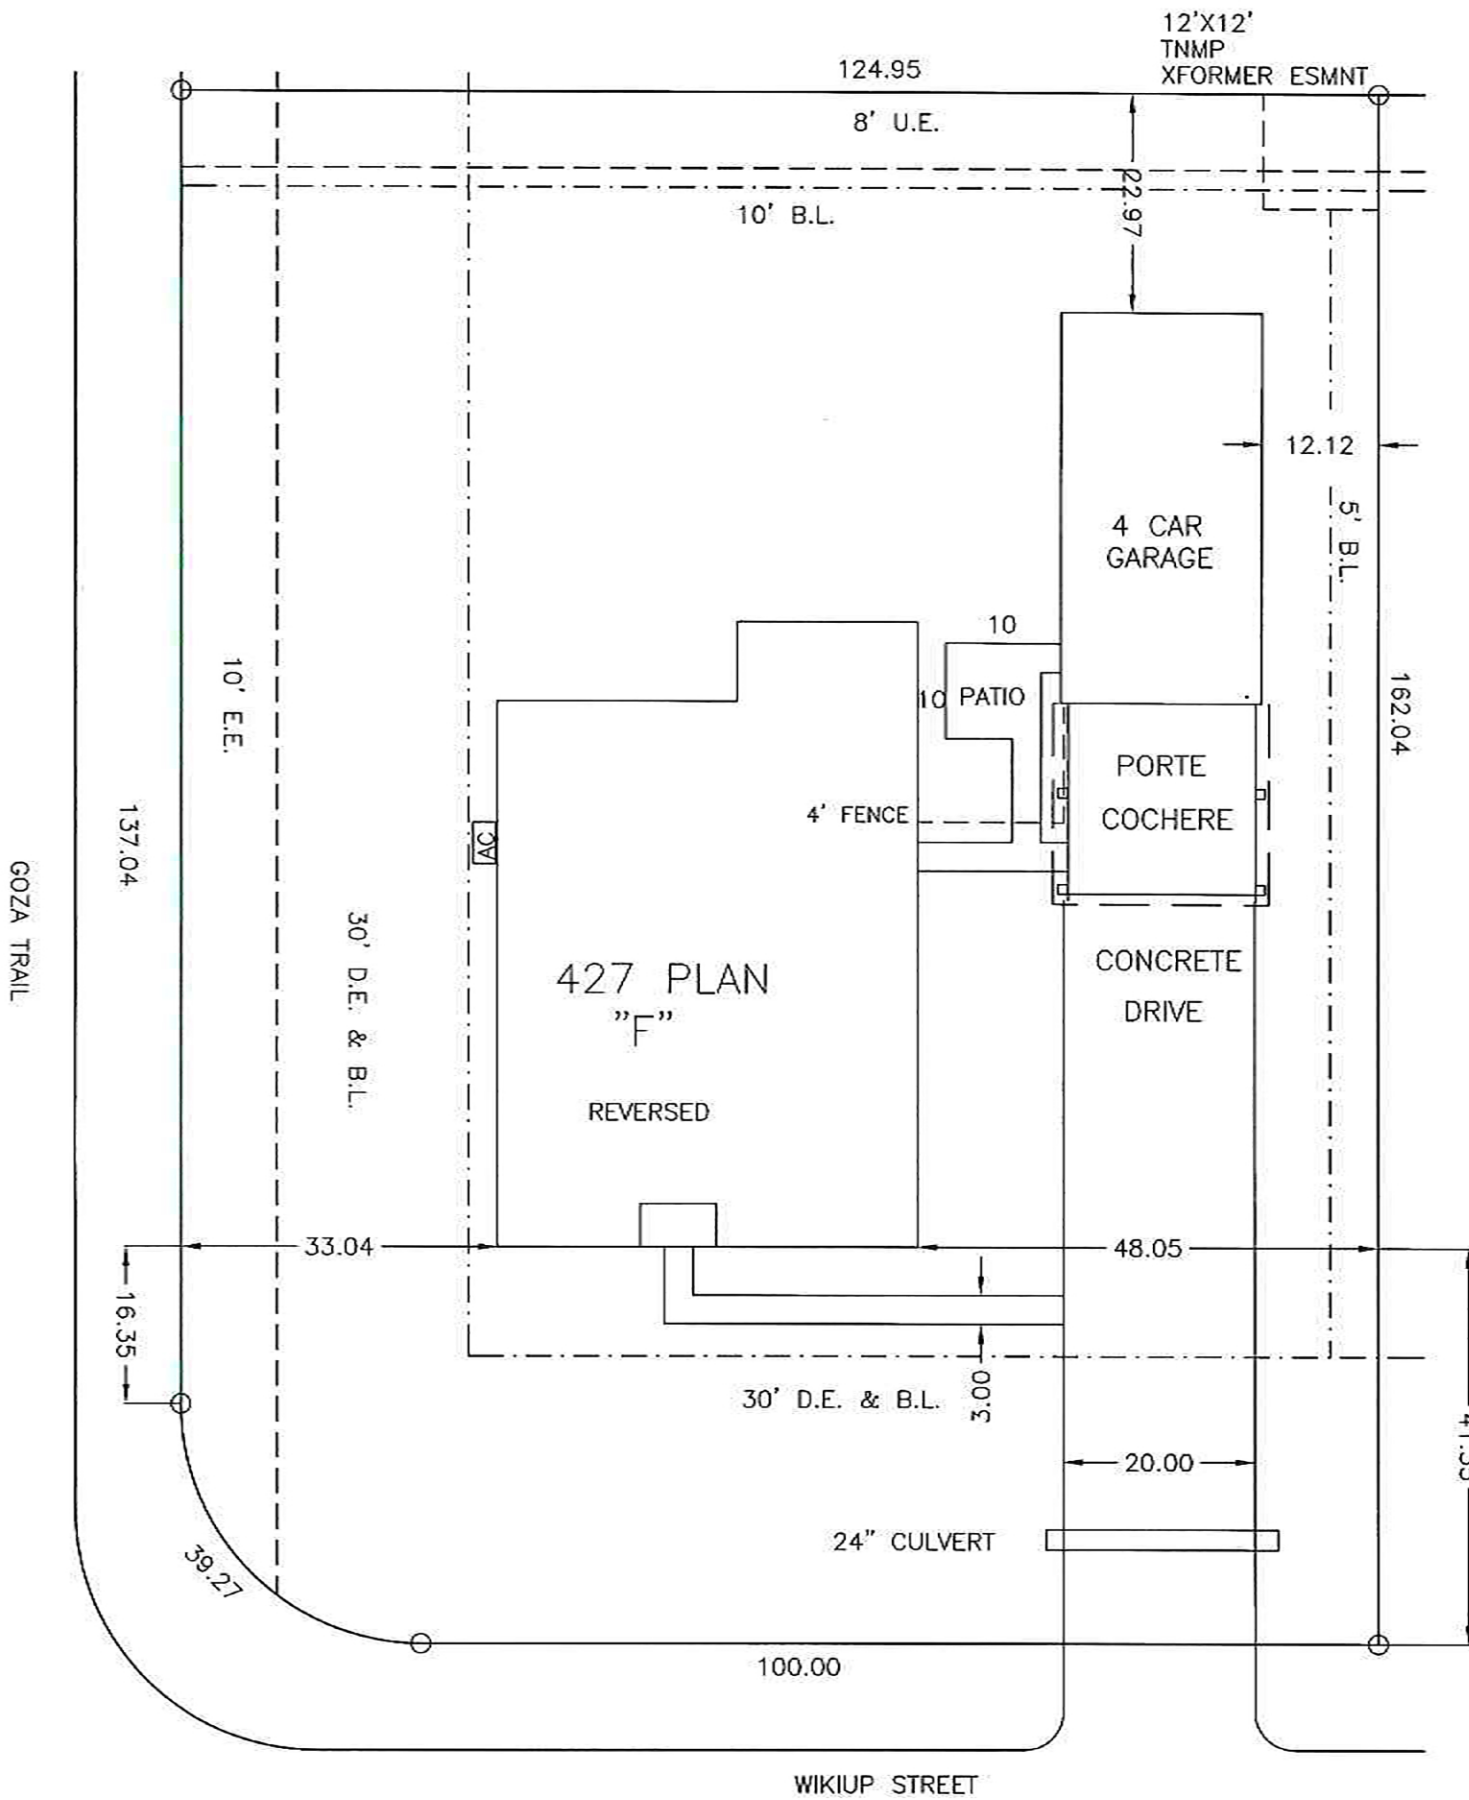

207 E. EDGEWOOD
FRIENDSWOOD, TEXAS
77546

LOT AREA = 20,120 SQ.FT.
IMPERVIOUS COVER = 28.8%

SCALE: 1" = 20'

2101 WIKIUP STREET
LOT 28 BLOCK 4 PEDREGAL SEC. 5
LEAGUE CITY, GALVESTON CNTY., TEXAS

REVISED 4-20-22