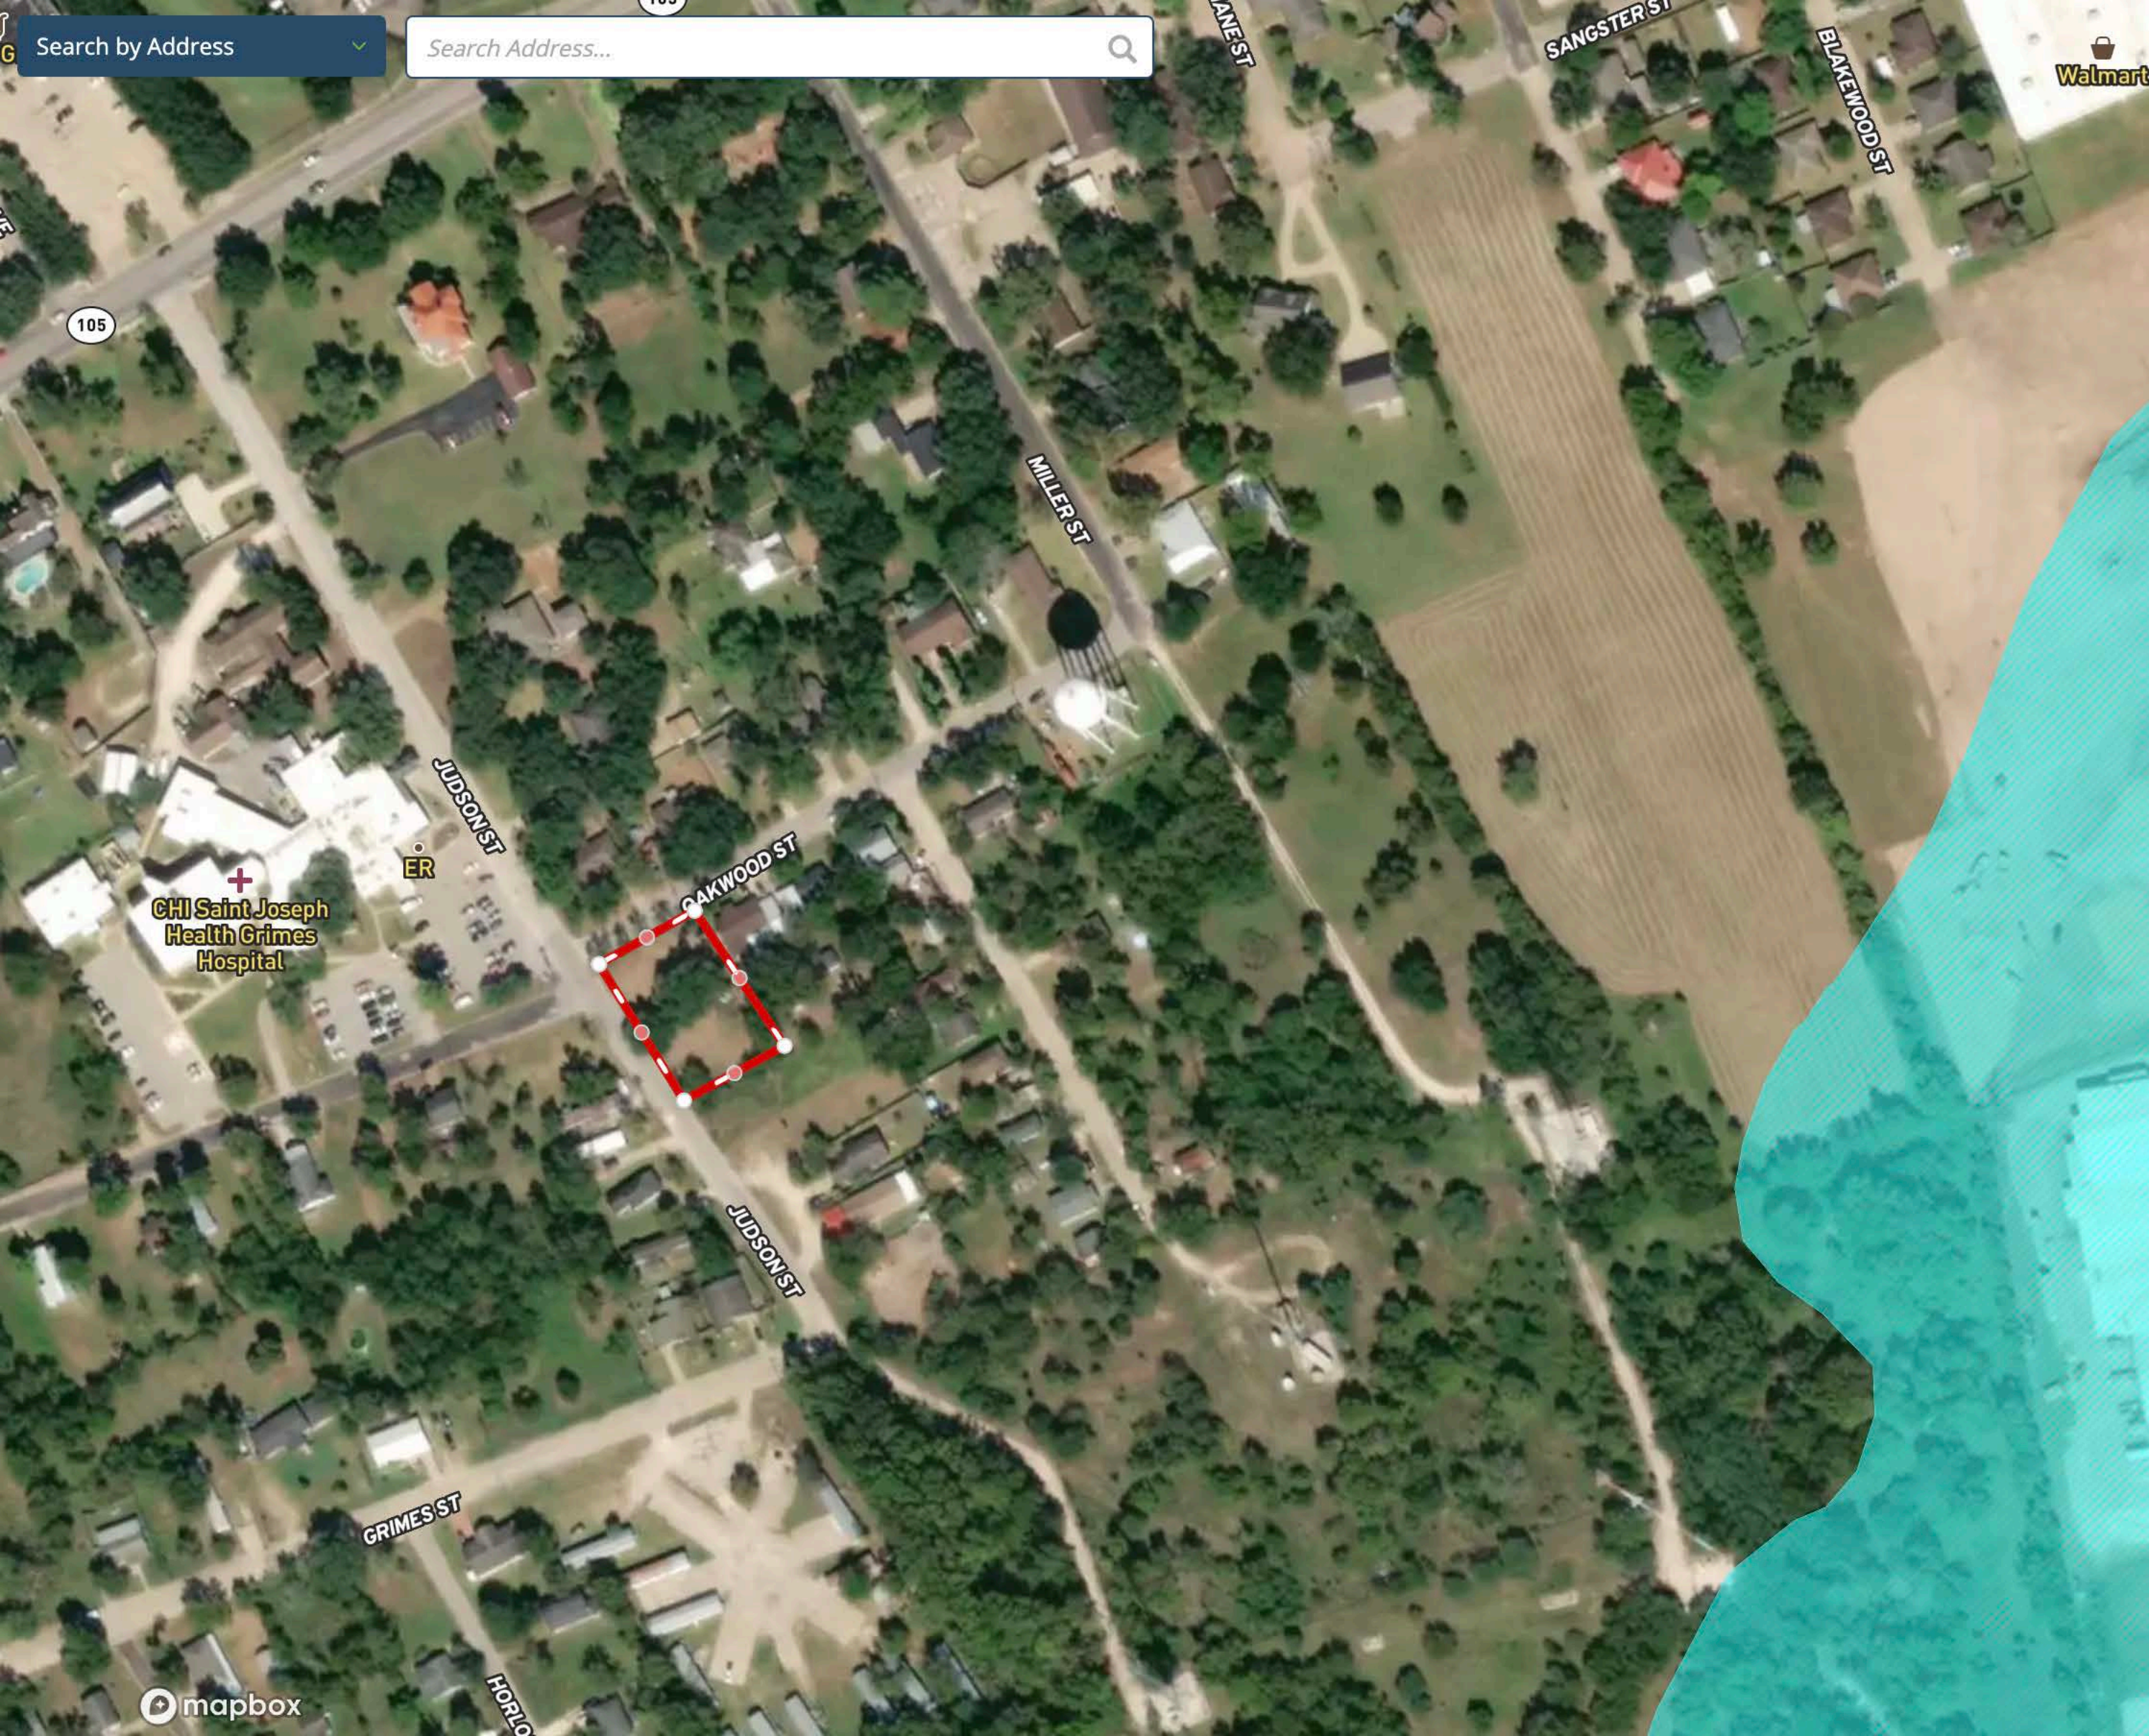

Oakwood St

Judson St

Google Earth

1985

30° 23.524' N 96° 4.553' W elev 269 ft eye alt 511 ft

105

CHI Saint Joseph
Health Grimes
Hospital

ER

St. Joseph Health Grimes Hospital - Navasota, TX

Oakwood St

Oakwood St

ChC

Oakwood St

Sandall St

Sandall St

Leake St

Judson St

Judson St

RaB

HASCO

2447

283

St. Joseph Health Grimes Hospital - Navasota, TX

Navasota Abstract and Title Company

30°23.539' N 96°4.379' W elev 259 ft eyealt 3961 ft