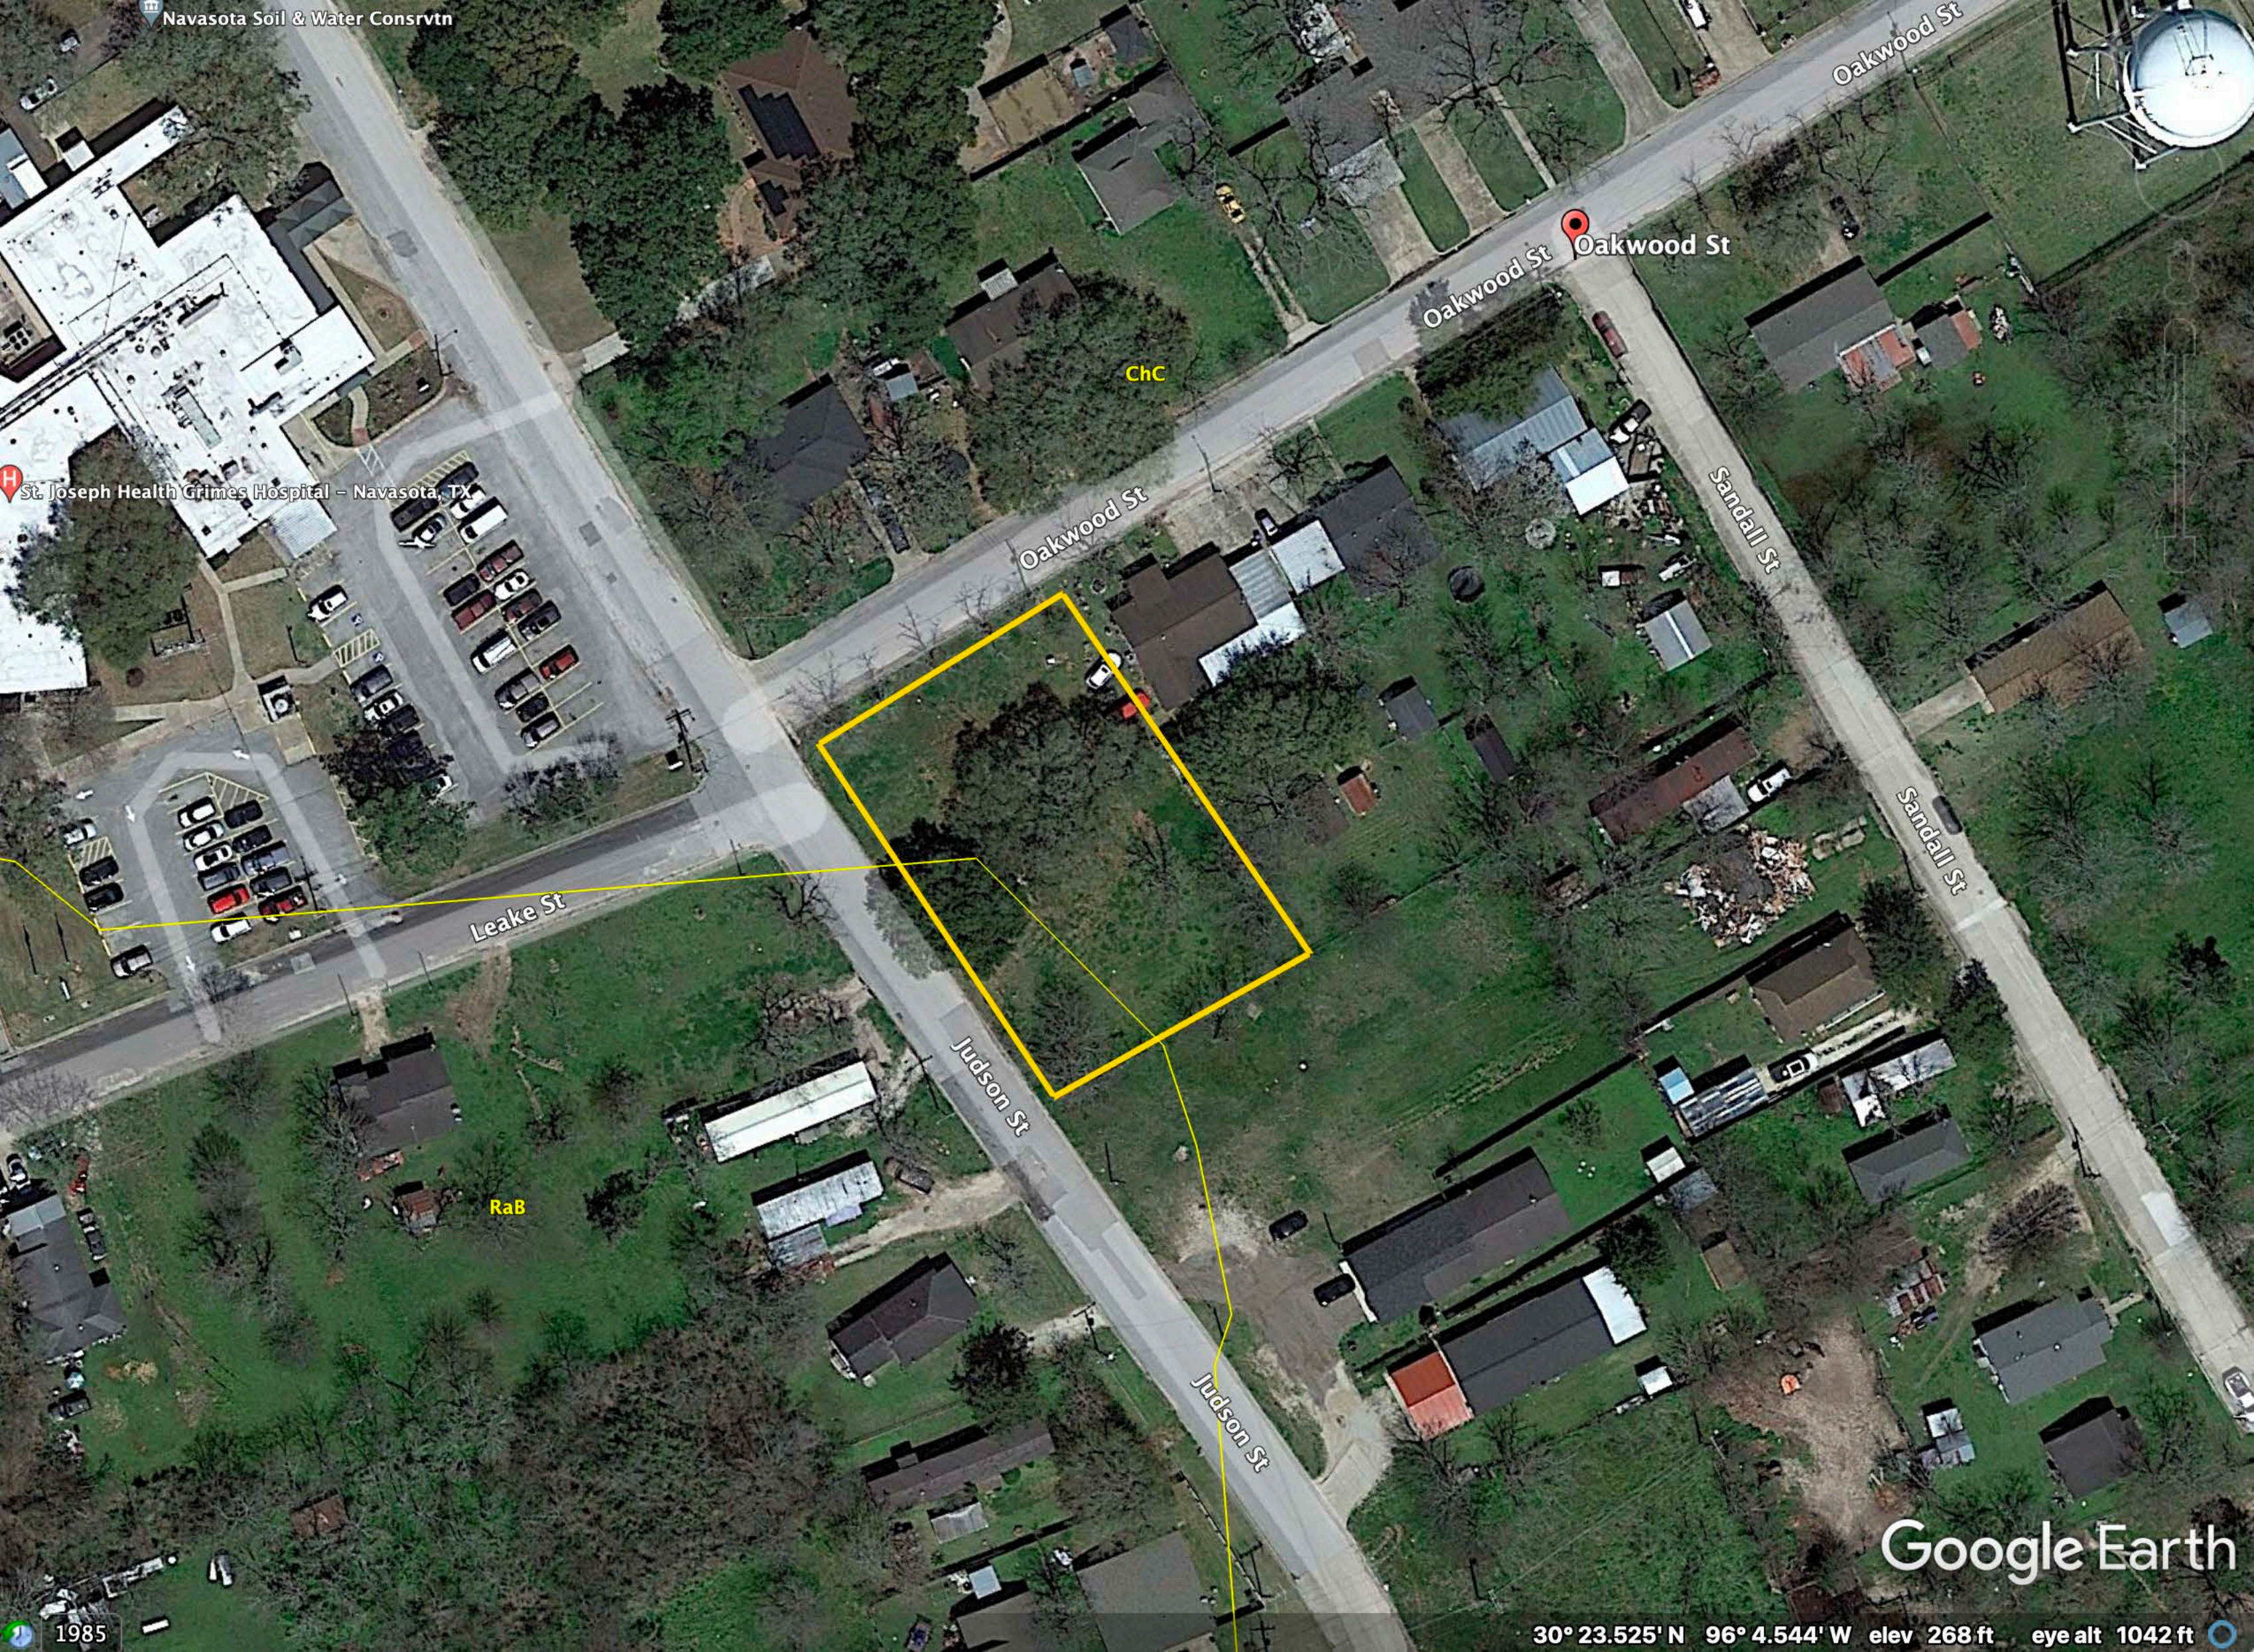

St. Joseph Health Grimes Hospital - Navasota, TX

Oakwood St

Oakwood St

ChC

Oakwood St

Sandall St

Sandall St

Leake St

Judson St

Judson St

RaB