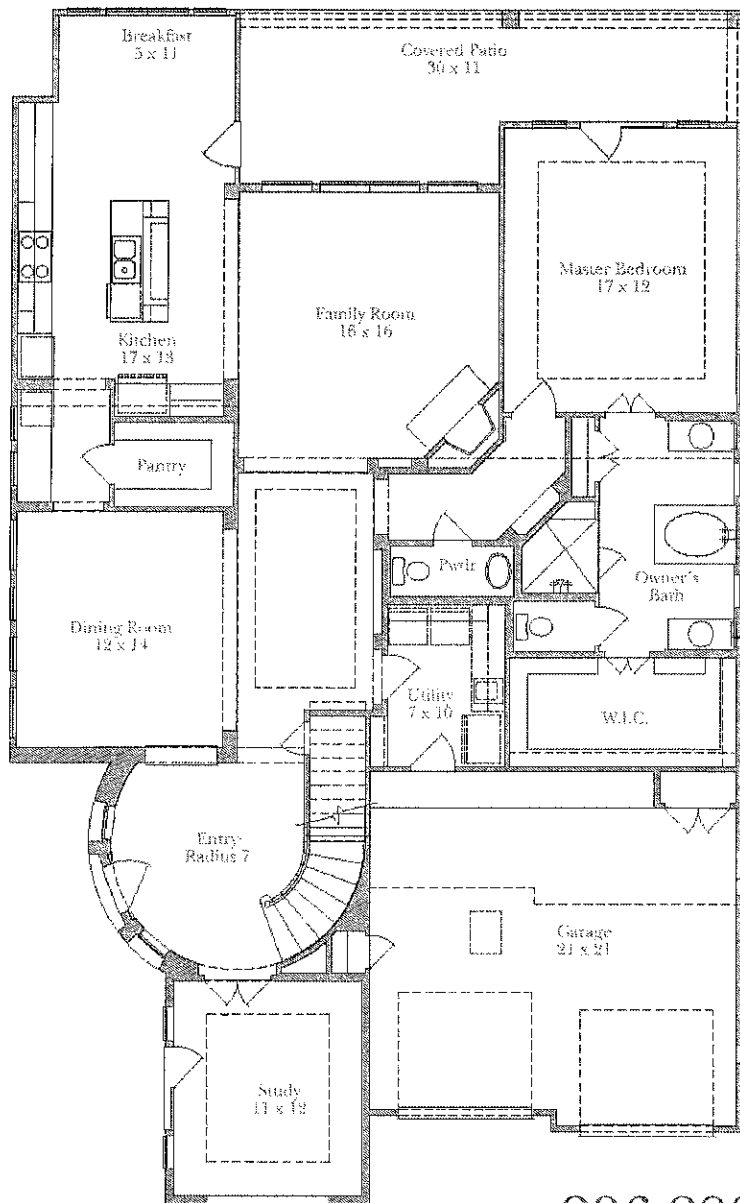

MALAGA M HOMES

Valencia
3165 sq. ft.

FIRST FLOOR

Wood Community

Elevation A

Elevation B

Plans, specifications and prices are subject to change without notice. FEB. 2013

(281) 296.2801
www.malaga-homes.com

MALAGA M HOMES

Valencia
3165 sq. ft.

**SECOND
FLOOR**

Gated Community

*Plans, specifications and prices are subject to
change without notice. FEB. 2013*

(281) 296.2801
www.malaga-homes.com