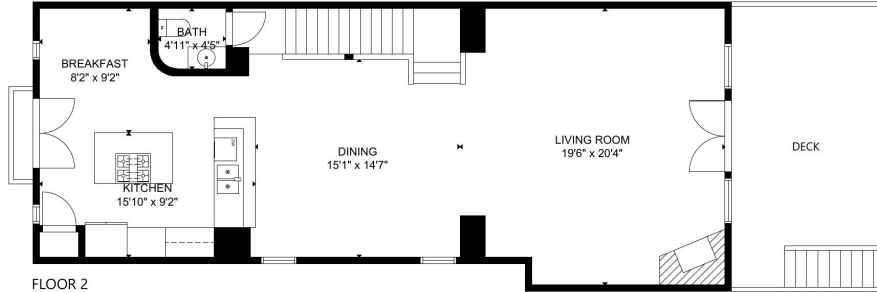

# 5413 Petty St Houston TX 77007

FLOOR 1

FLOOR 3

FLOOR 2

GROSS INTERNAL AREA  
TOTAL: 2,347 sq ft  
FLOOR 1: 451 sq ft, FLOOR 2: 950 sq ft  
FLOOR 3: 946 sq ft  
SIZE AND DIMENSIONS ARE APPROXIMATE, ACTUAL MAY VARY.