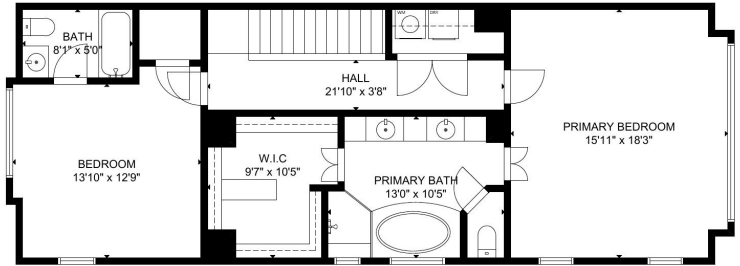

# 5413 Petty St Houston TX 77007

FLOOR 1

FLOOR 3

FLOOR 2

GROSS INTERNAL AREA  
TOTAL: 2,347 sq ft  
FLOOR 1: 451 sq ft, FLOOR 2: 950 sq ft  
FLOOR 3: 946 sq ft  
SIZE AND DIMENSIONS ARE APPROXIMATE, ACTUAL MAY VARY.