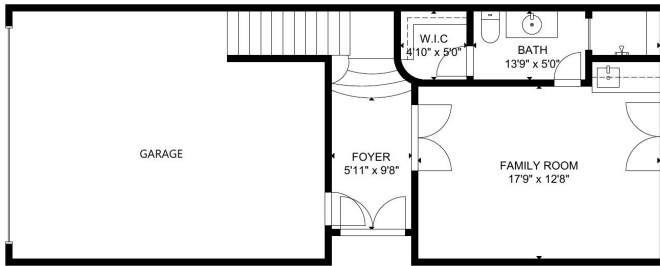

# 5413 Petty St Houston TX 77007

FLOOR 1

FLOOR 3

FLOOR 2

GROSS INTERNAL AREA  
TOTAL: 2,347 sq ft  
FLOOR 1: 451 sq ft, FLOOR 2: 950 sq ft  
FLOOR 3: 946 sq ft  
SIZE AND DIMENSIONS ARE APPROXIMATE, ACTUAL MAY VARY.