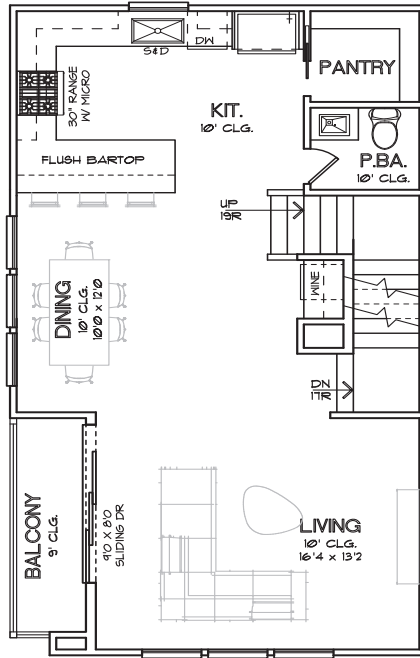

CITY HOMES
CHOICE

PALISADES PARK
1,734 SQ.FT.

FIRST FLOOR

SECOND FLOOR

THIRD FLOOR

CHOICE IS THE ULTIMATE LUXURY