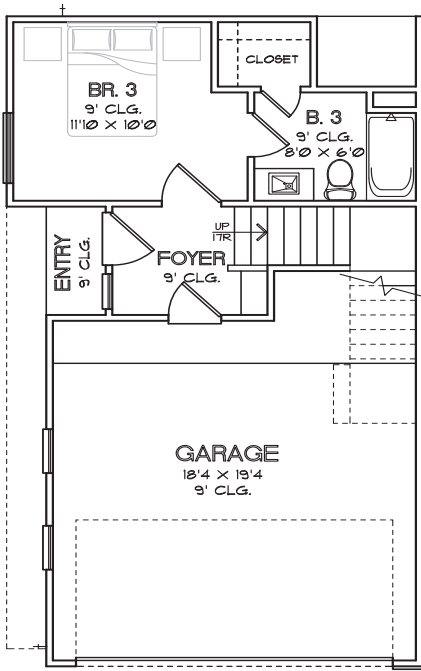

CITY HOMES
CHOICE

PALISADES PARK
1,734 SQ.FT.

FIRST FLOOR

SECOND FLOOR

THIRD FLOOR

CHOICE IS THE ULTIMATE LUXURY