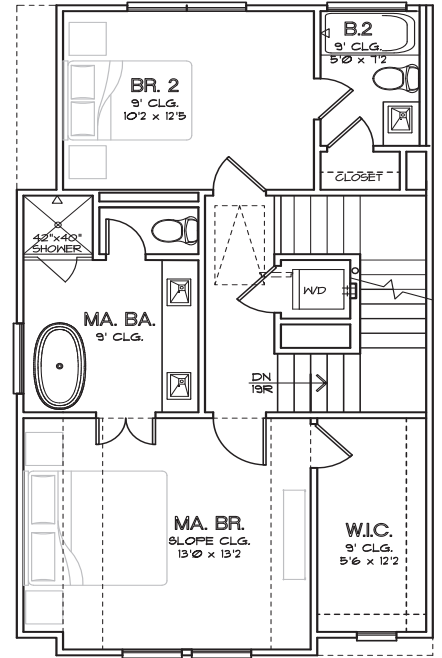

CITY HOMES
CHOICE

PALISADES PARK
1,734 SQ.FT.

FIRST FLOOR

SECOND FLOOR

THIRD FLOOR

CHOICE IS THE ULTIMATE LUXURY