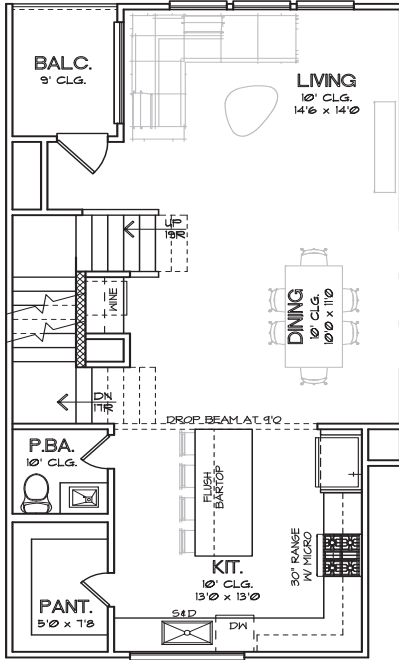

CITY HOMES  
CHOICE

PALISADES PARK  
1,740 SQ.FT.

FIRST FLOOR

SECOND FLOOR

THIRD FLOOR

CHOICE IS THE ULTIMATE LUXURY