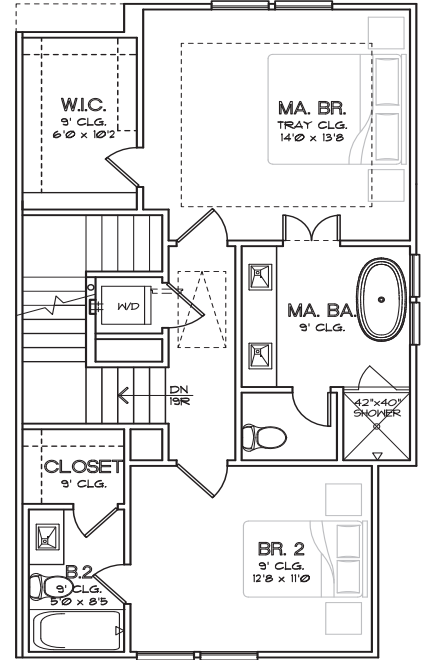

CITY HOMES  
CHOICE

PALISADES PARK  
1,740 SQ.FT.

FIRST FLOOR

SECOND FLOOR

THIRD FLOOR

CHOICE IS THE ULTIMATE LUXURY