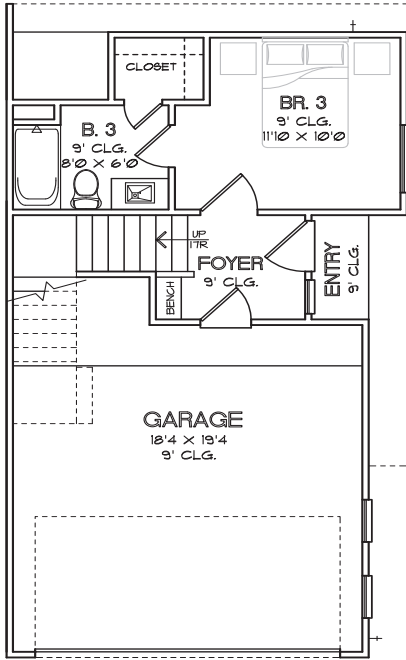

CITY HOMES  
CHOICE

PALISADES PARK  
1,740 SQ.FT.

FIRST FLOOR

SECOND FLOOR

THIRD FLOOR

CHOICE IS THE ULTIMATE LUXURY