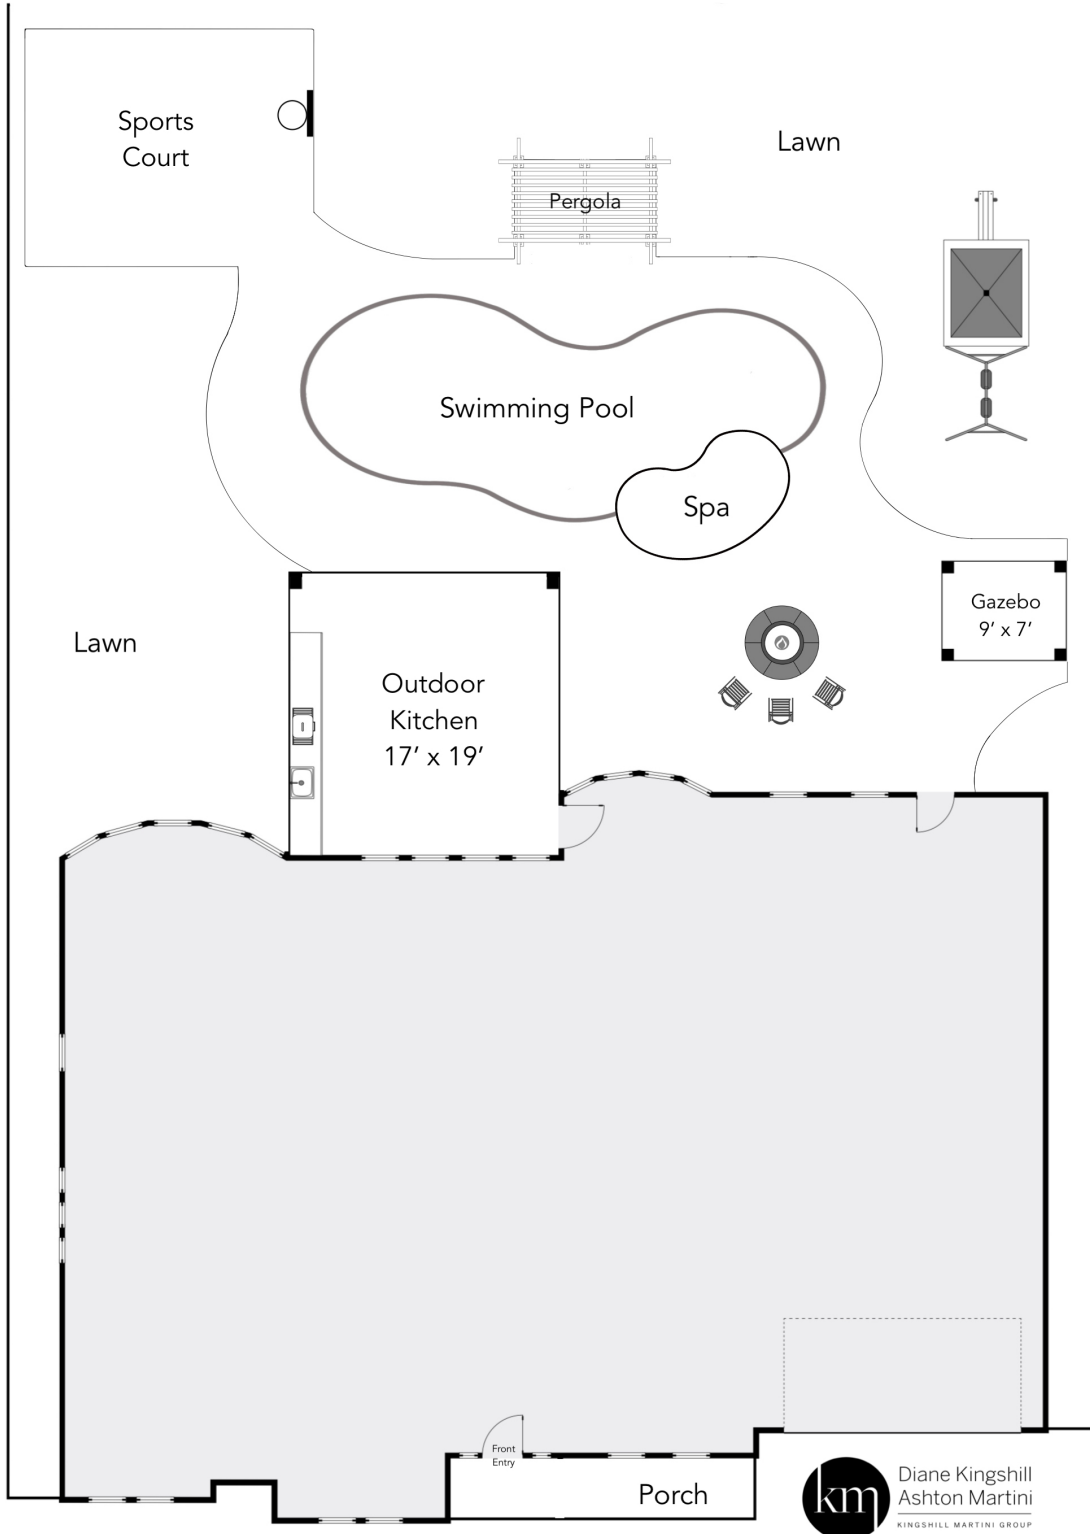

13610 E Palomino Lake Circle Cypress, TX 77429

Ground Floor

13610 E Palomino Lake Circle Cypress, TX 77429

Second Floor

13610 E Palomino Lake Circle Cypress, TX 77429

Outdoor Amenities

km Diane Kingshill
Ashton Martini
KINGSHILL MARTINI GROUP