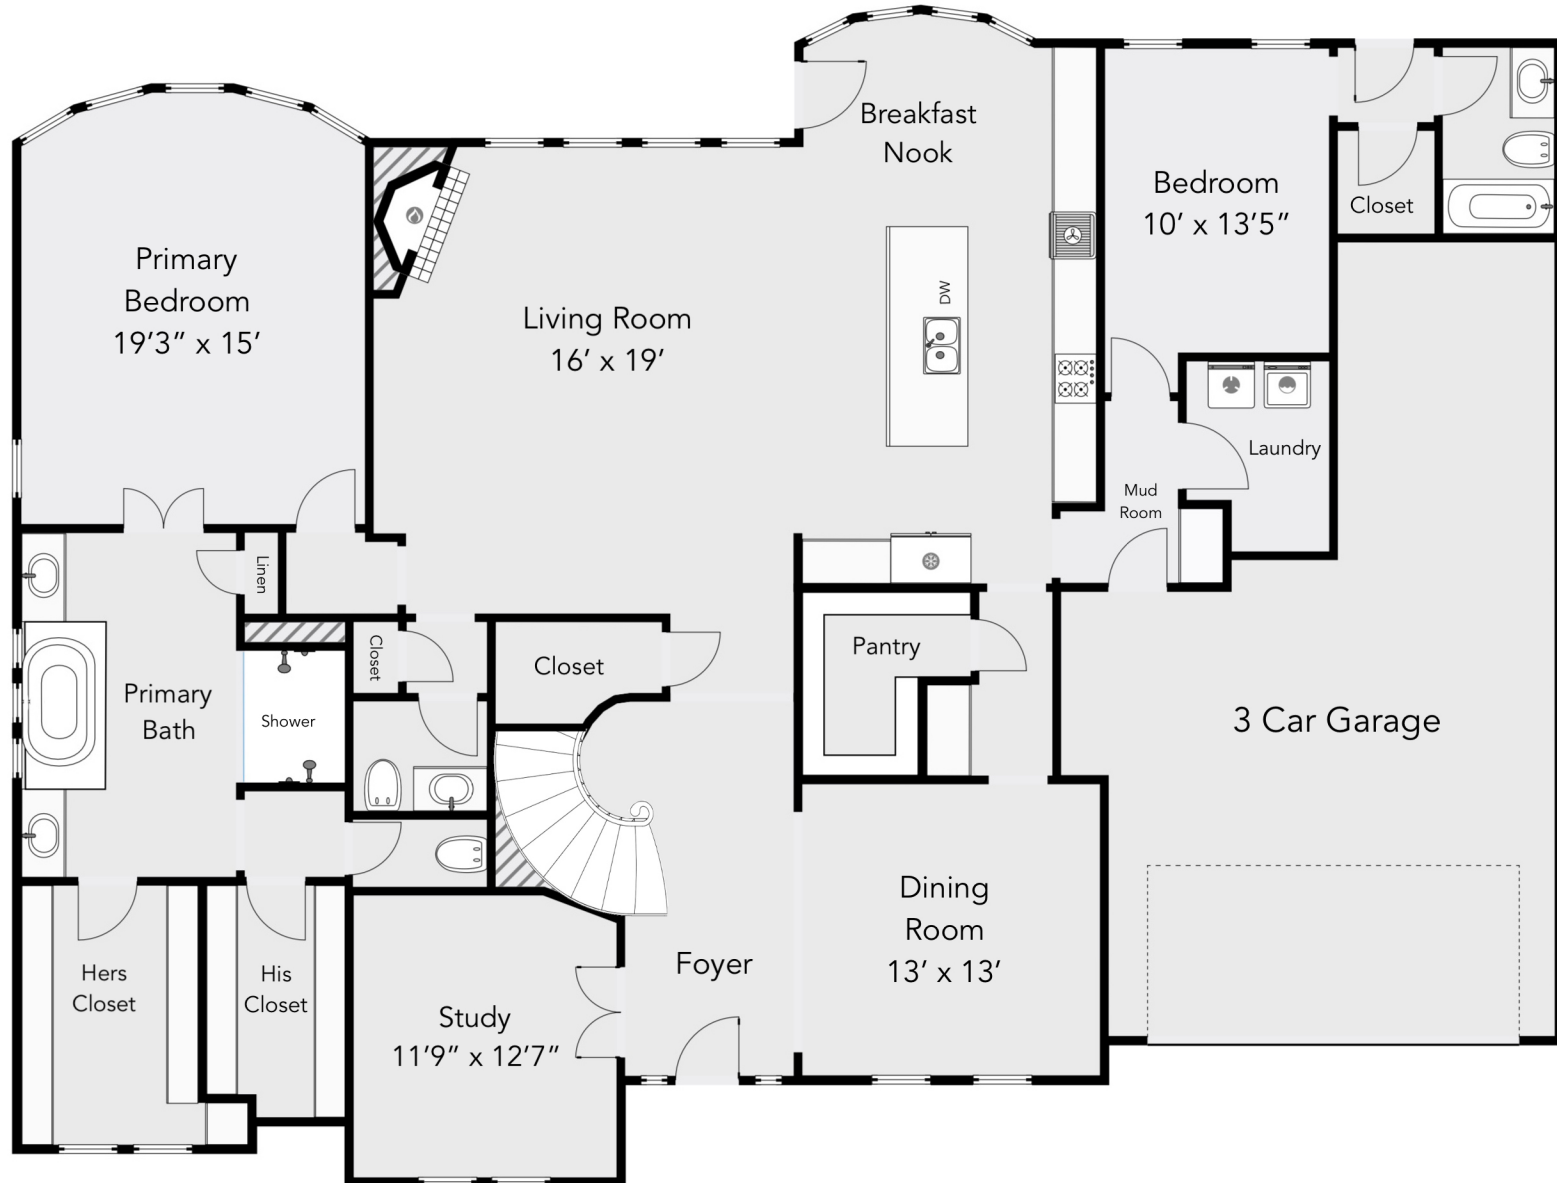

13610 E Palomino Lake Circle Cypress, TX 77429

Ground Floor

13610 E Palomino Lake Circle Cypress, TX 77429

Second Floor

13610 E Palomino Lake Circle Cypress, TX 77429

Outdoor Amenities

km Diane Kingshill
Ashton Martini
KINGSHILL MARTINI GROUP