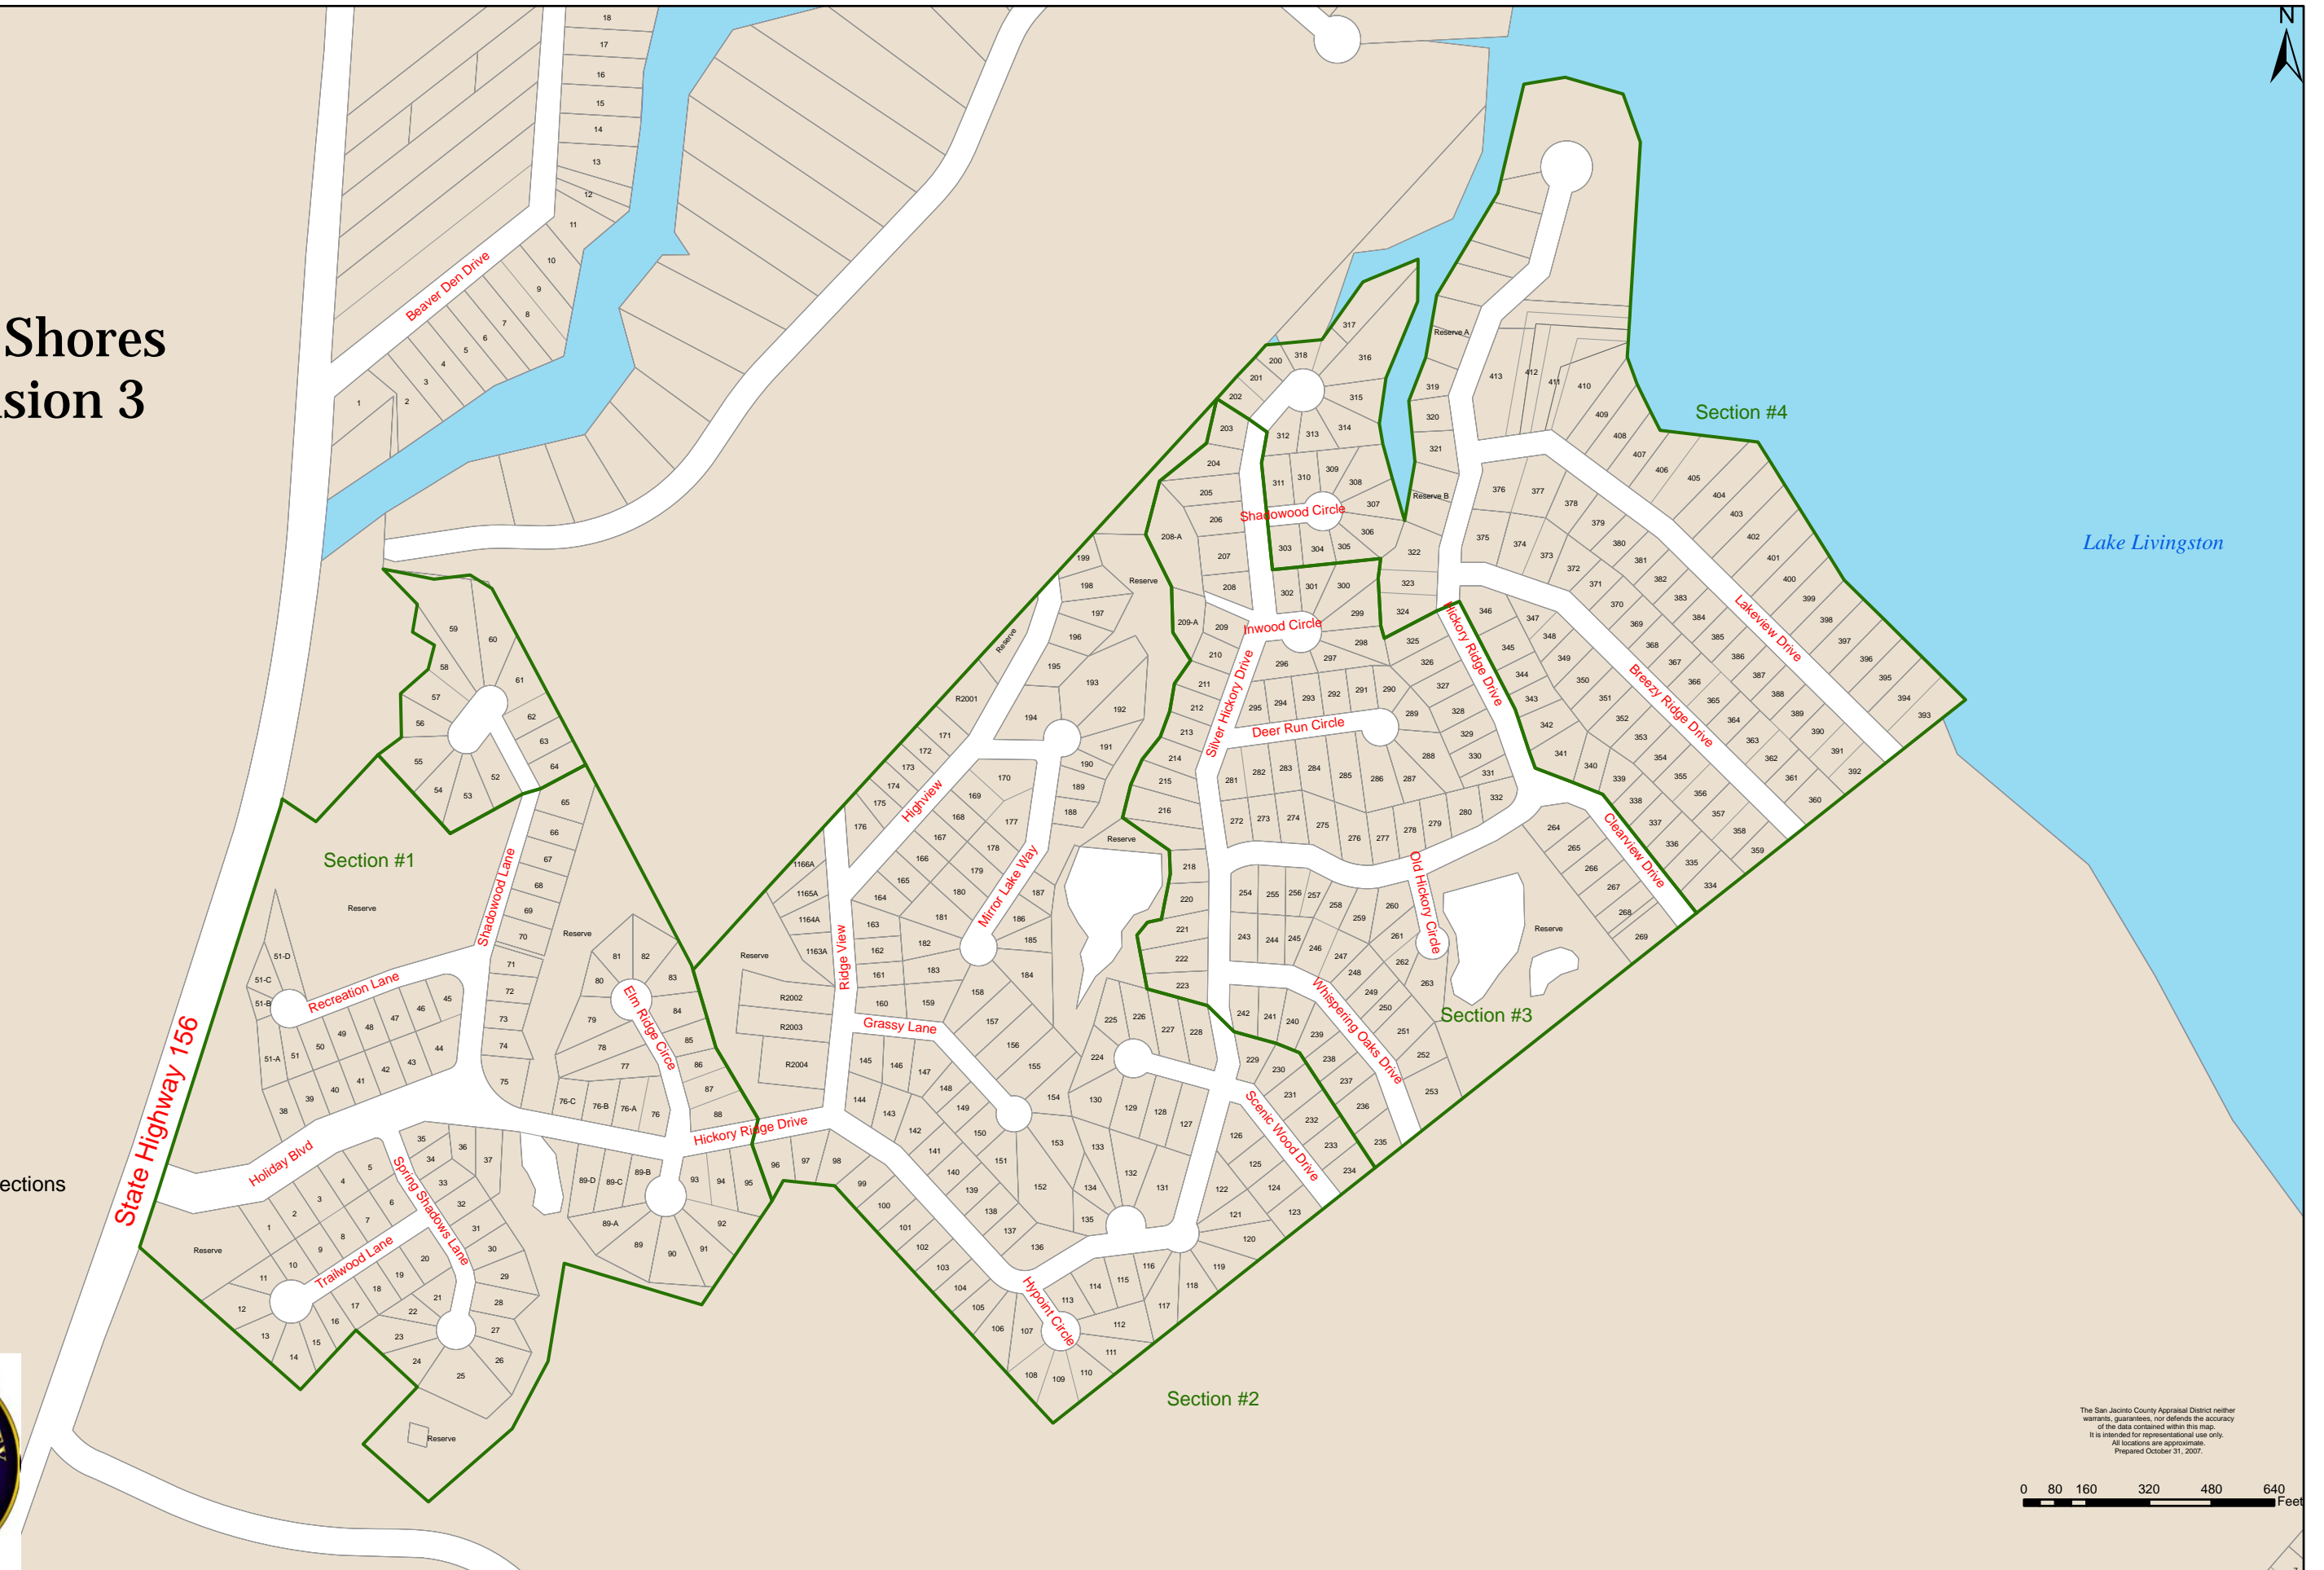

# Holiday Shores Subdivision 3

## Legend

- Subdivision Sections
- ABC Street Name
- 1 Lot Number

The San Jacinto County Appraisal District neither warrants, guarantees, nor defends the accuracy of the data contained within this map. It is intended for representational use only. All locations are approximate. Prepared October 31, 2007.

0 80 160 320 480 640 Feet