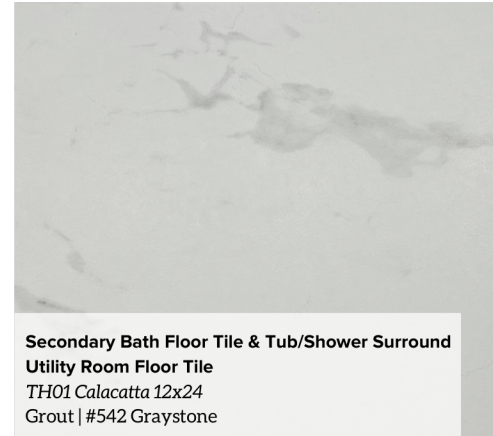

Home Selections

906 Malone

Entry, Kitchen, Living, Dining, Stairs, Study, Gameroom & Halls, 3 Bedrooms + Closets *
The Madera Collection | Birch | Saddle

Kitchen Counter Tops *

Carrara Marmi

Kitchen Island & Secondary Bath Cabinet Color *

Milano-18 Roundover | Dover Gray

Kitchen Backsplash *

MM30-White | 3x12

Grout: 333 Alabaster

Kitchen Uppers & Loweres *

Primary Bath Cabinets *

Milano 18 Roundover | Extra White

Front Door *

Marginal 6 Lite Over 2 Panels w/Clear Glass-
Old Hickory Stain

Primary Bath Floor Tile & Tub/Shower Surround & Shower Niche *

CT76 Calacatta Empire 12x24
Grout | #542 Graystone

Secondary Bath Floor Tile & Tub/Shower Surround Utility Room Floor Tile

TH01 Calacatta 12x24
Grout | #542 Graystone

Primary & Secondary Bath Counter Tops

Snow White

Primary Bath Shower Floor

Matte Biscuit-K775 | 1.5" Hex
Grout | #335 Winter Gray

Greekvilla | Wall Color

Extra White | Interior Trim, Closets, Pantry