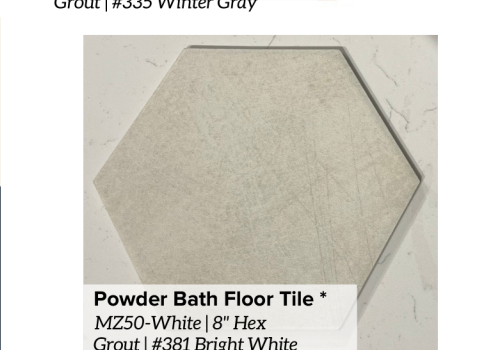

Marginal 6 Lite Over 2 Panels w/Clear Glass-
Old Hickory Stain

Primary Bath Floor Tile & Tub/Shower Surround & Shower Niche *

CT76 Calacatta Empire 12x24
Grout | #542 Graystone

Secondary Bath Floor Tile & Tub/Shower Surround Utility Room Floor Tile

TH01 Calacatta 12x24
Grout | #542 Graystone

Primary & Secondary Bath Counter Tops

Snow White

Primary Bath Shower Floor

Matte Biscuit-K775 | 1.5" Hex
Grout | #335 Winter Gray

Greekvilla | Wall Color

Extra White | Interior Trim, Closets, Pantry

Interior Paint

Whitetail | Main Color

In The Navy | Exterior Trim & Garage Door *

Exterior Paint

Powder Bath Floor Tile *

MZ50-White | 8" Hex
Grout | #381 Bright White

*Some selections are upgrades and have costs associated with these selections. No guarantee is made that the pricing, features, amenities, layouts, views, materials and facilities depicted by photos, renderings and/or sketches or otherwise described herein will be provided, or, if provided, will be of the same type, size or nature as depicted or described, and you shall not rely on the information contained herein. Renderings, photos and sketches may be inaccurate. The Builder may make modifications and changes to the project and information provided herein without notice.