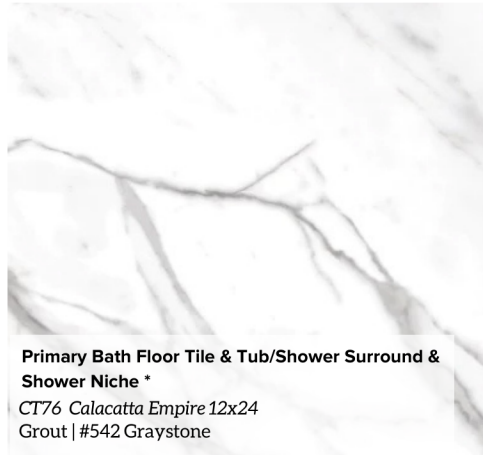

Home Selections

906 Malone

Entry, Kitchen, Living, Dining, Stairs, Study, Gameroom & Halls, 3 Bedrooms + Closets *
The Madera Collection | Birch | Saddle

Kitchen Counter Tops *

Carrara Marmi

Kitchen Island & Secondary Bath Cabinet Color *

Milano-18 Roundover | Dover Gray

Kitchen Backsplash *

MM30-White | 3x12

Grout: 333 Alabaster

Kitchen Uppers & Loweres *

Primary Bath Cabinets *

Milano 18 Roundover | Extra White

Front Door *

Marginal 6 Lite Over 2 Panels w/Clear Glass-
Old Hickory Stain

Primary Bath Floor Tile & Tub/Shower Surround & Shower Niche *

CT76 Calacatta Empire 12x24
Grout | #542 Graystone

Secondary Bath Floor Tile & Tub/Shower Surround Utility Room Floor Tile

TH01 Calacatta 12x24
Grout | #542 Graystone

Primary & Secondary Bath Counter Tops

Snow White

Primary Bath Shower Floor

Matte Biscuit-K775 | 1.5" Hex
Grout | #335 Winter Gray

Greekvilla | Wall Color

Extra White | Interior Trim, Closets, Pantry