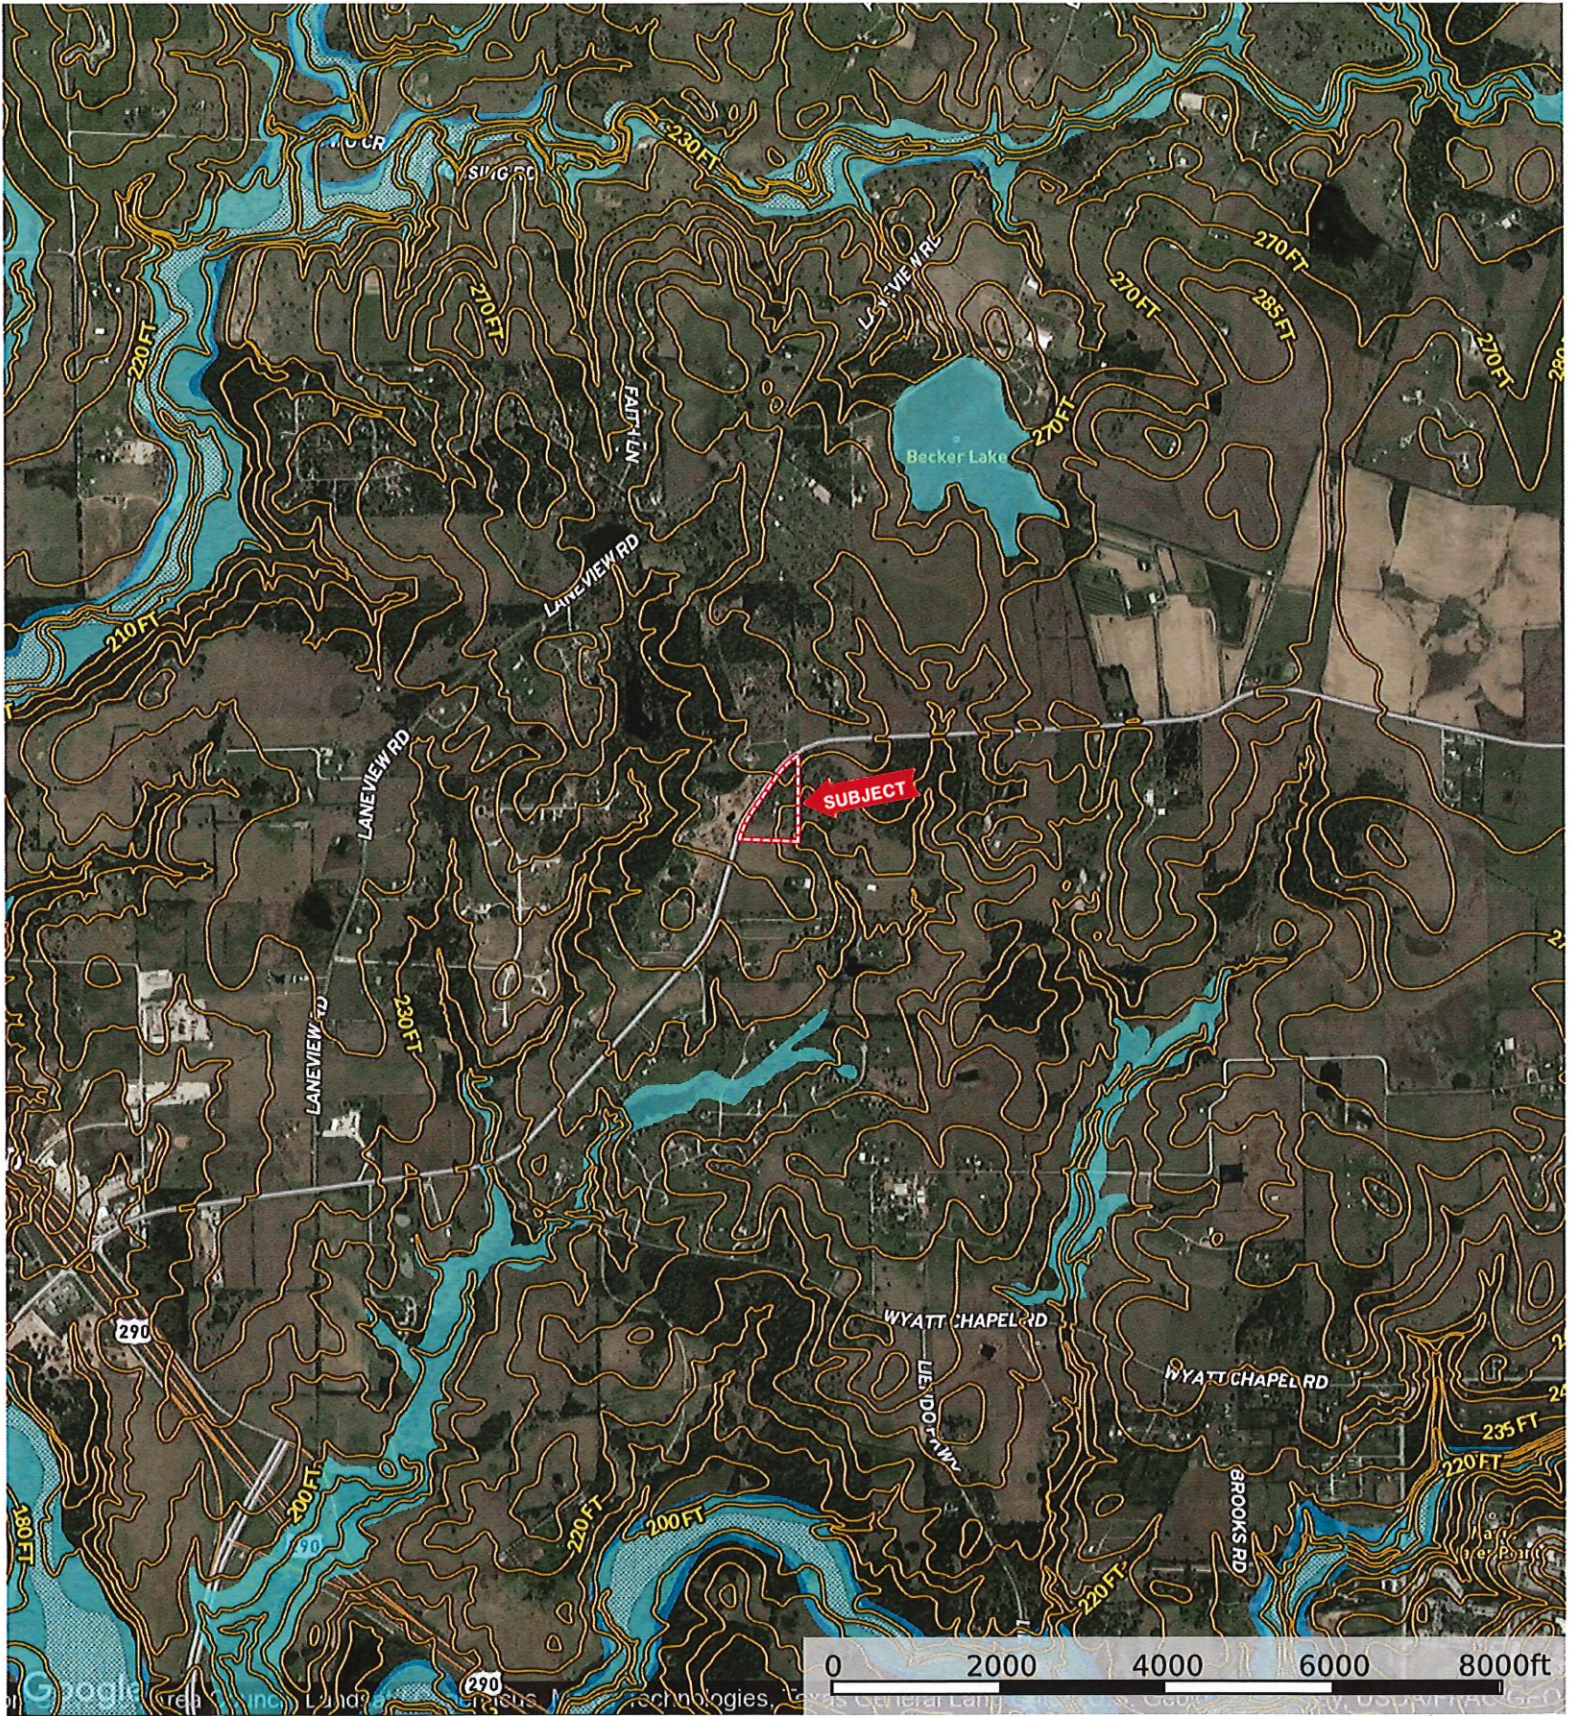

39159 FM 1488

Waller County, Texas, AC +/-

Google

Boundary

The information contained here in was obtained from sources deemed to be reliable. MapRight Services makes no warranties or guarantees as to the completeness or accuracy thereof.

39159 FM 1488

Waller County, Texas, AC +/-

Google

Imagery ©2022 Houston-Galveston Area Council, Maxar Technologies, Texas General Land Office, U.S. Geological Survey

 Boundary

 The information contained herein was obtained from sources deemed to be reliable. MapRight Services makes no warranties or guarantees as to the completeness or accuracy thereof.

- Boundary
- 100 Year Floodplain
- 500 Year Floodplain
- Floodway
- Special
- Unmapped/ Not Included