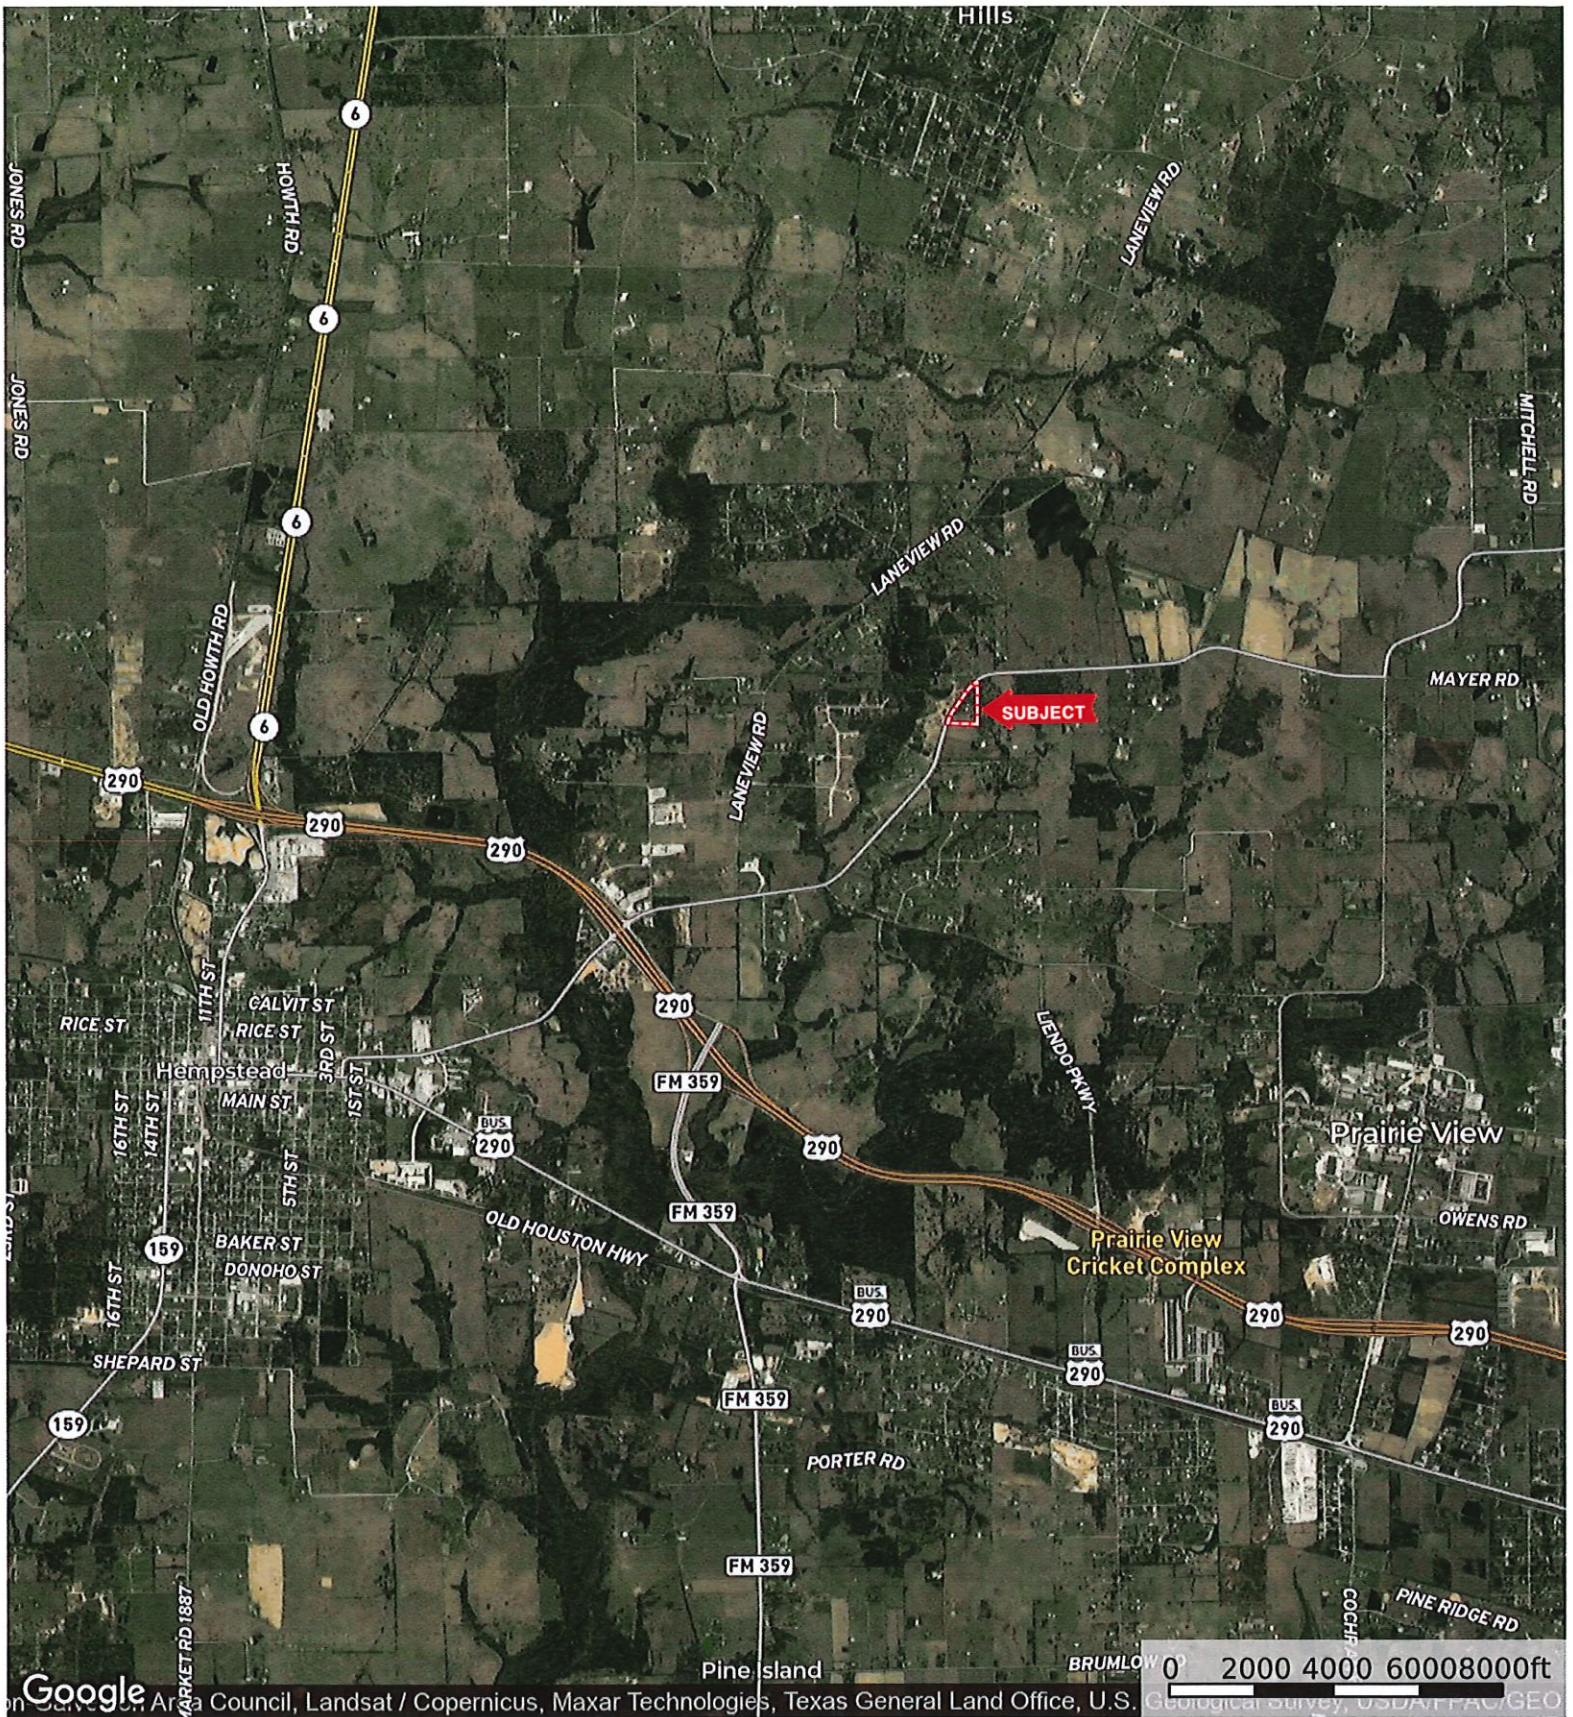

39159 FM 1488

Waller County, Texas, AC +/-

Google

Boundary

The information contained here in was obtained from sources deemed to be reliable. MapRight Services makes no warranties or guarantees as to the completeness or accuracy thereof.

39159 FM 1488

Waller County, Texas, AC +/-

Google

Imagery ©2022 Houston-Galveston Area Council, Maxar Technologies, Texas General Land Office, U.S. Geological Survey

 Boundary

 The information contained herein was obtained from sources deemed to be reliable. MapRight Services makes no warranties or guarantees as to the completeness or accuracy thereof.

- Boundary
- 100 Year Floodplain
- 500 Year Floodplain
- Floodway
- Special
- Unmapped/ Not Included