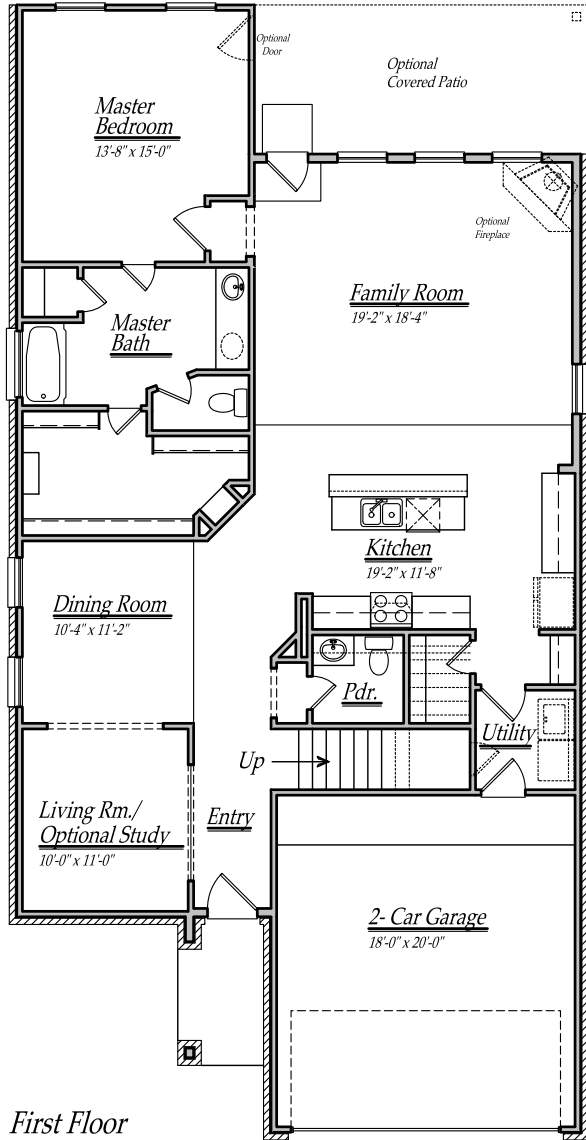

Lake Ridge Builders

Brochure plans are artist depictions and may vary from actual plan. Square footages, room dimensions, prices, specifications, materials and availability of homes by community may vary, and are subject to change without notice.

Plan 264
2785 sq/ft