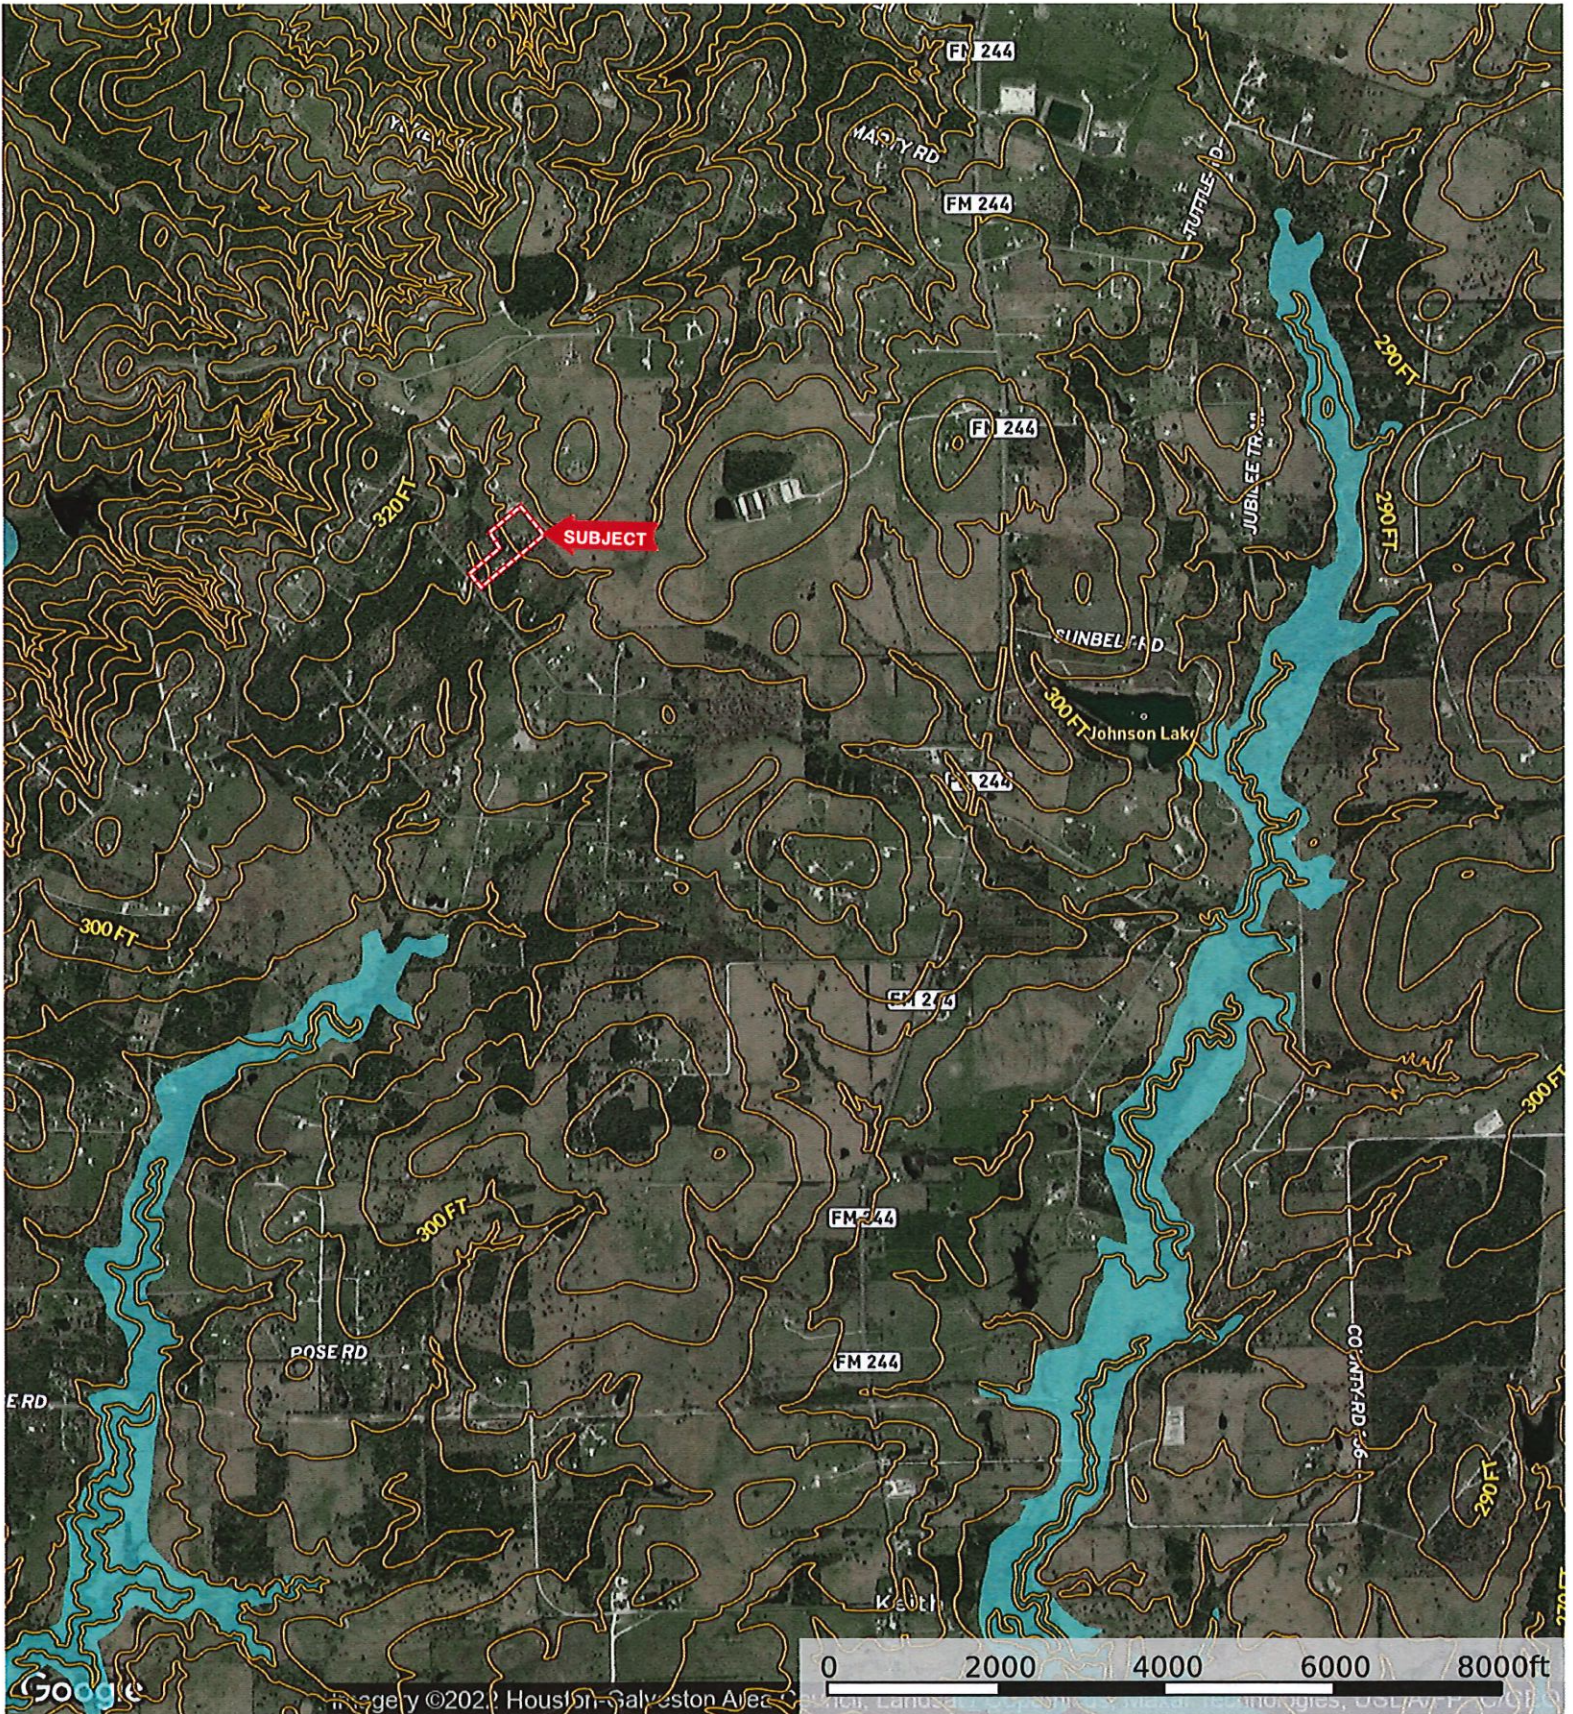

9436 Stillmeadow Ln.
Grimes County, Texas, AC +/-

 Boundary

9436 Stillmeadow Ln.
Grimes County, Texas, AC +/-

 Boundary

9436 Stillmeadow Ln.
Grimes County, Texas, AC +/-

- Boundary
- 100 Year Floodplain
- 500 Year Floodplain
- Floodway
- Special
- Unmapped/ Not Included

The information contained herein was obtained from sources deemed to be reliable. MapRight Services makes no warranties or guarantees as to the completeness or accuracy thereof.