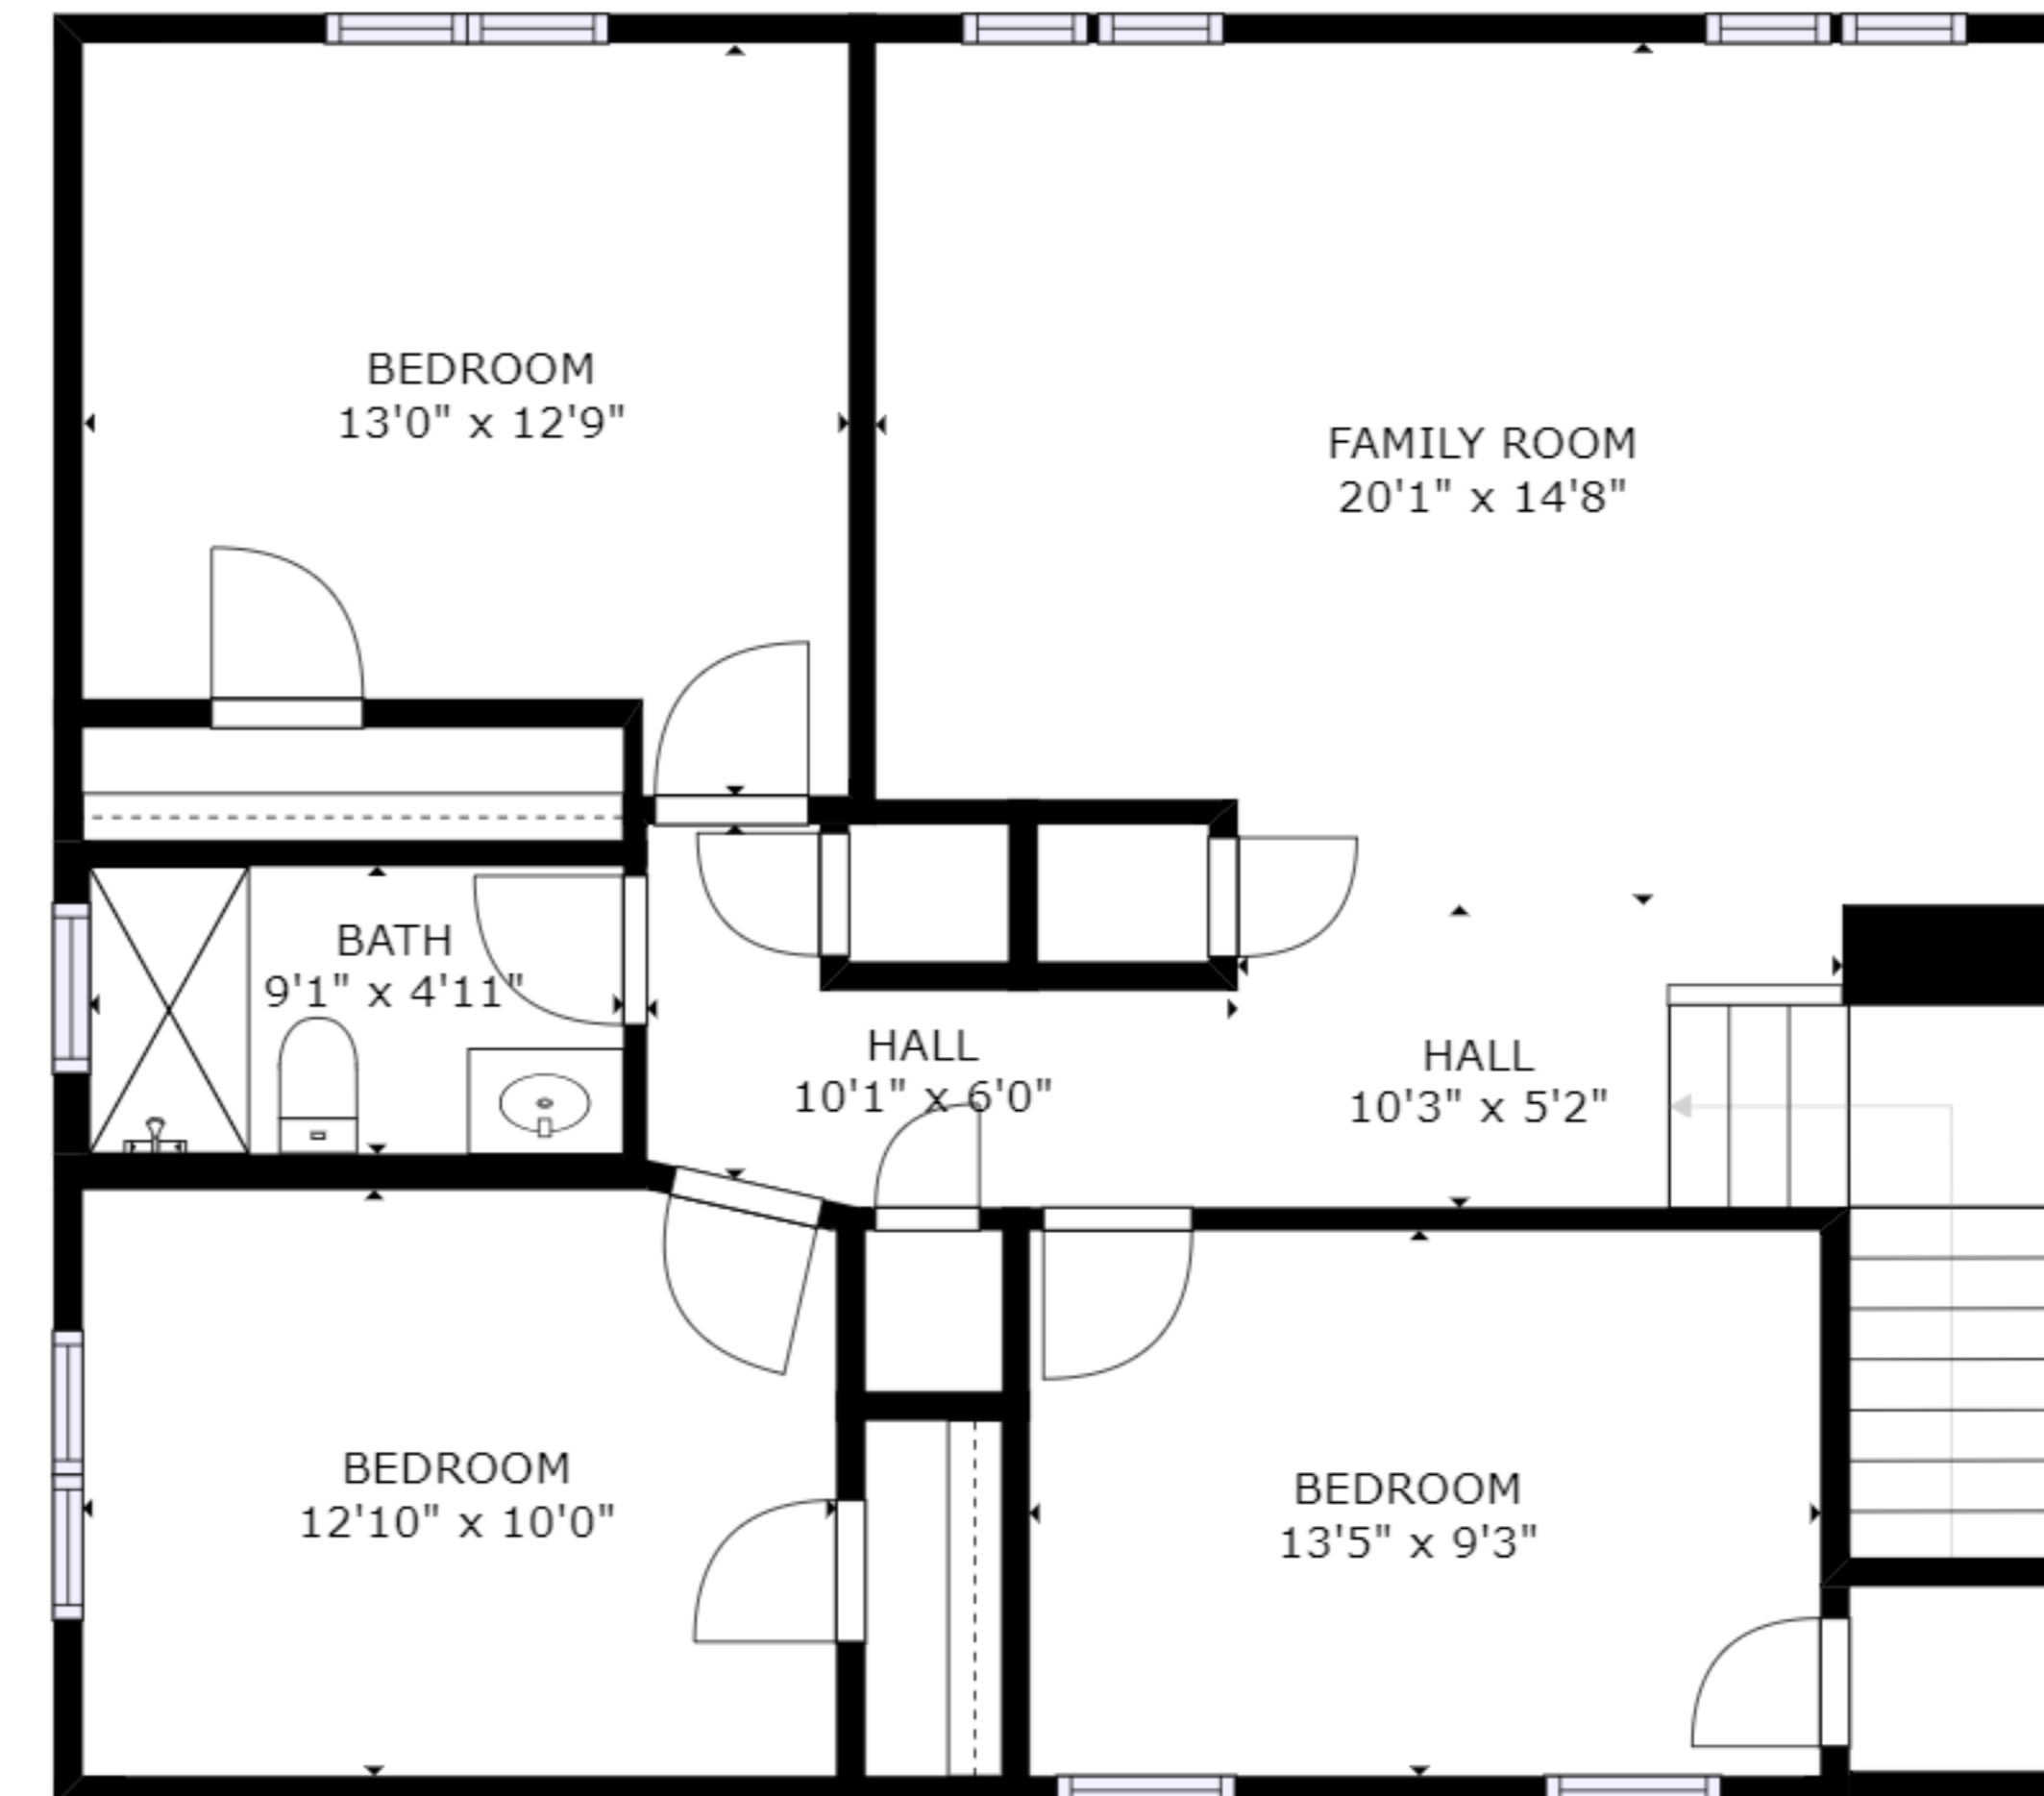

FLOOR 1

FLOOR 2

GROSS INTERNAL AREA
 FLOOR 1: 1378 sq. ft, FLOOR 2: 988 sq. ft
 EXCLUDED AREAS: , GARAGE: 503 sq. ft
 TOTAL: 2367 sq. ft

SIZES AND DIMENSIONS ARE APPROXIMATE, ACTUAL MAY VARY.