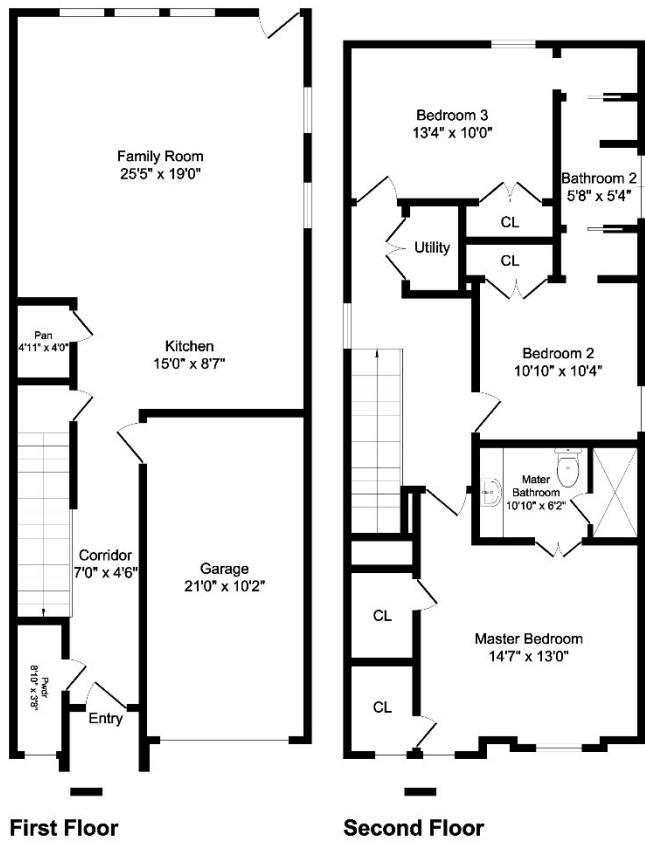

PLAZA ESTATES AT BONAIRE

C.A.B. CONSTRUCTION GROUP **SHAVAUN ROSE, REALTOR, KLPTX, 832-654-0201**

Price, plans, and specifications are subject to change without notice.