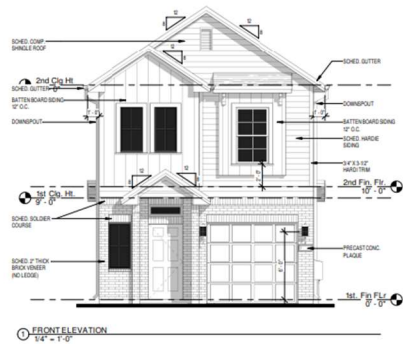

# PLAZA ESTATES AT BONAIRE

**C.A.B. CONSTRUCTION GROUP**      **SHAVAUN ROSE, REALTOR, KLPTX, 832-654-0201**

Price, plans, and specifications are subject to change without notice.