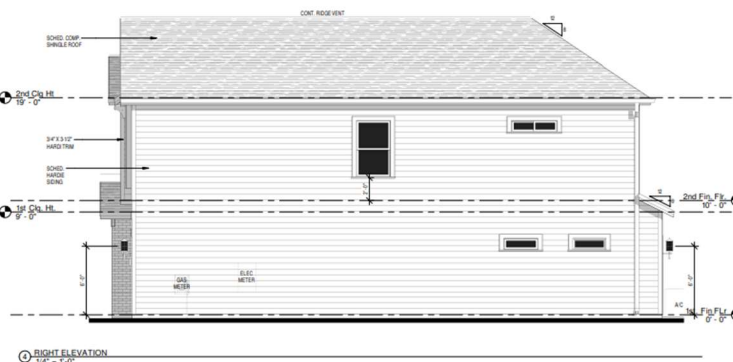

# PLAZA ESTATES AT BONAIRE

**C.A.B. CONSTRUCTION GROUP**      **SHAVAUN ROSE, REALTOR, KLPTX, 832-654-0201**

Price, plans, and specifications are subject to change without notice.