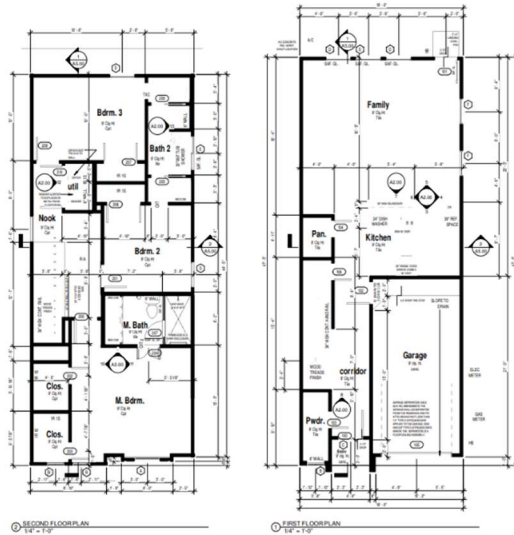

# PLAZA ESTATES AT BONAIRE

**C.A.B. CONSTRUCTION GROUP**      **SHAVAUN ROSE, REALTOR, KLPTX, 832-654-0201**

Price, plans, and specifications are subject to change without notice.