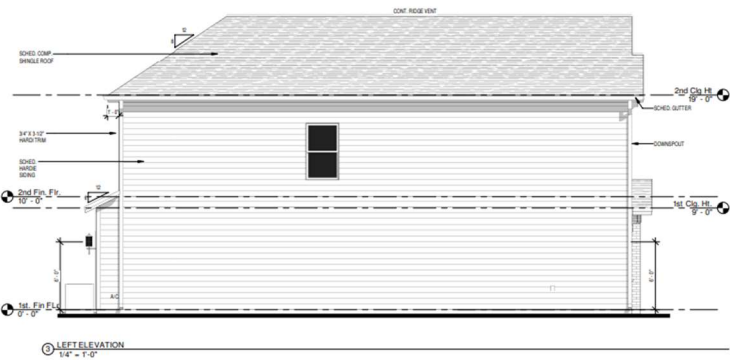

# PLAZA ESTATES AT BONAIRE

**C.A.B. CONSTRUCTION GROUP**      **SHAVAUN ROSE, REALTOR, KLPTX, 832-654-0201**

Price, plans, and specifications are subject to change without notice.