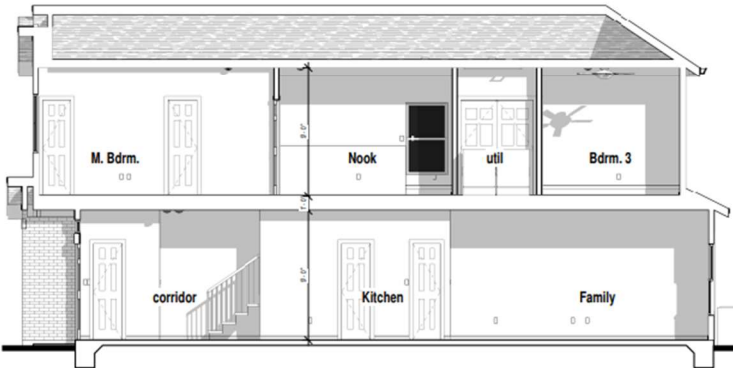

# PLAZA ESTATES AT BONAIRE

**C.A.B. CONSTRUCTION GROUP**      **SHAVAUN ROSE, REALTOR, KLPTX, 832-654-0201**

Price, plans, and specifications are subject to change without notice.