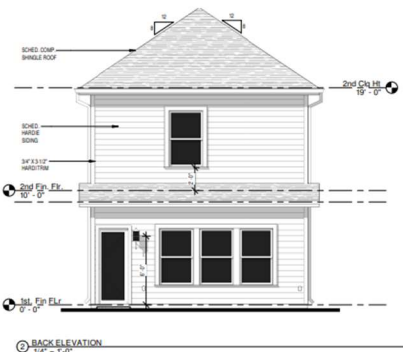

# PLAZA ESTATES AT BONAIRE

**C.A.B. CONSTRUCTION GROUP**      **SHAVAUN ROSE, REALTOR, KLPTX, 832-654-0201**

Price, plans, and specifications are subject to change without notice.